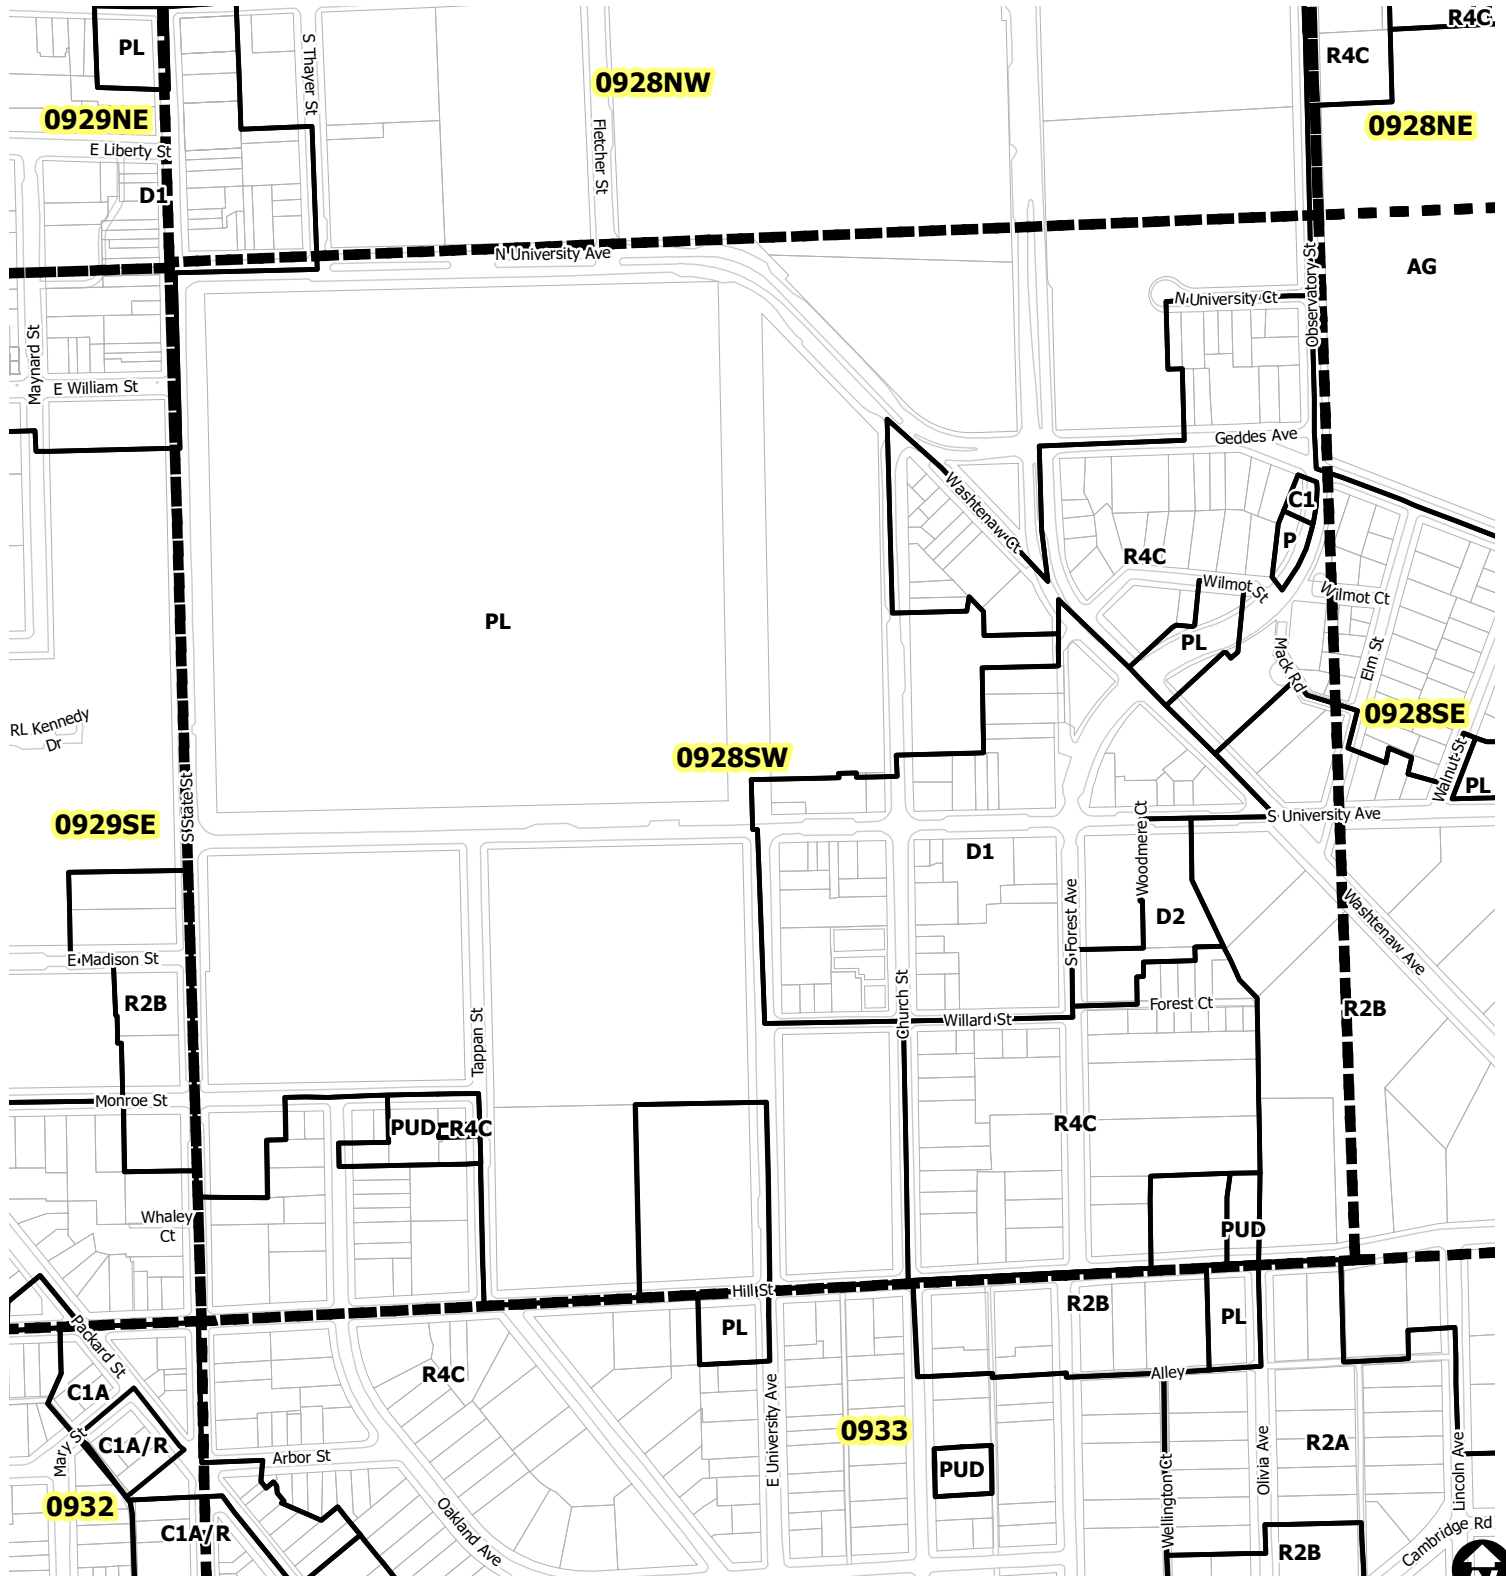

Ann Arbor City Zoning Map

SECTION 0928SW

- Township Zoning
- Section Boundary

Map date 2/11/2020
 Any aerial imagery is circa 2018
 unless otherwise noted
 Terms of use: www.a2gov.org/terms