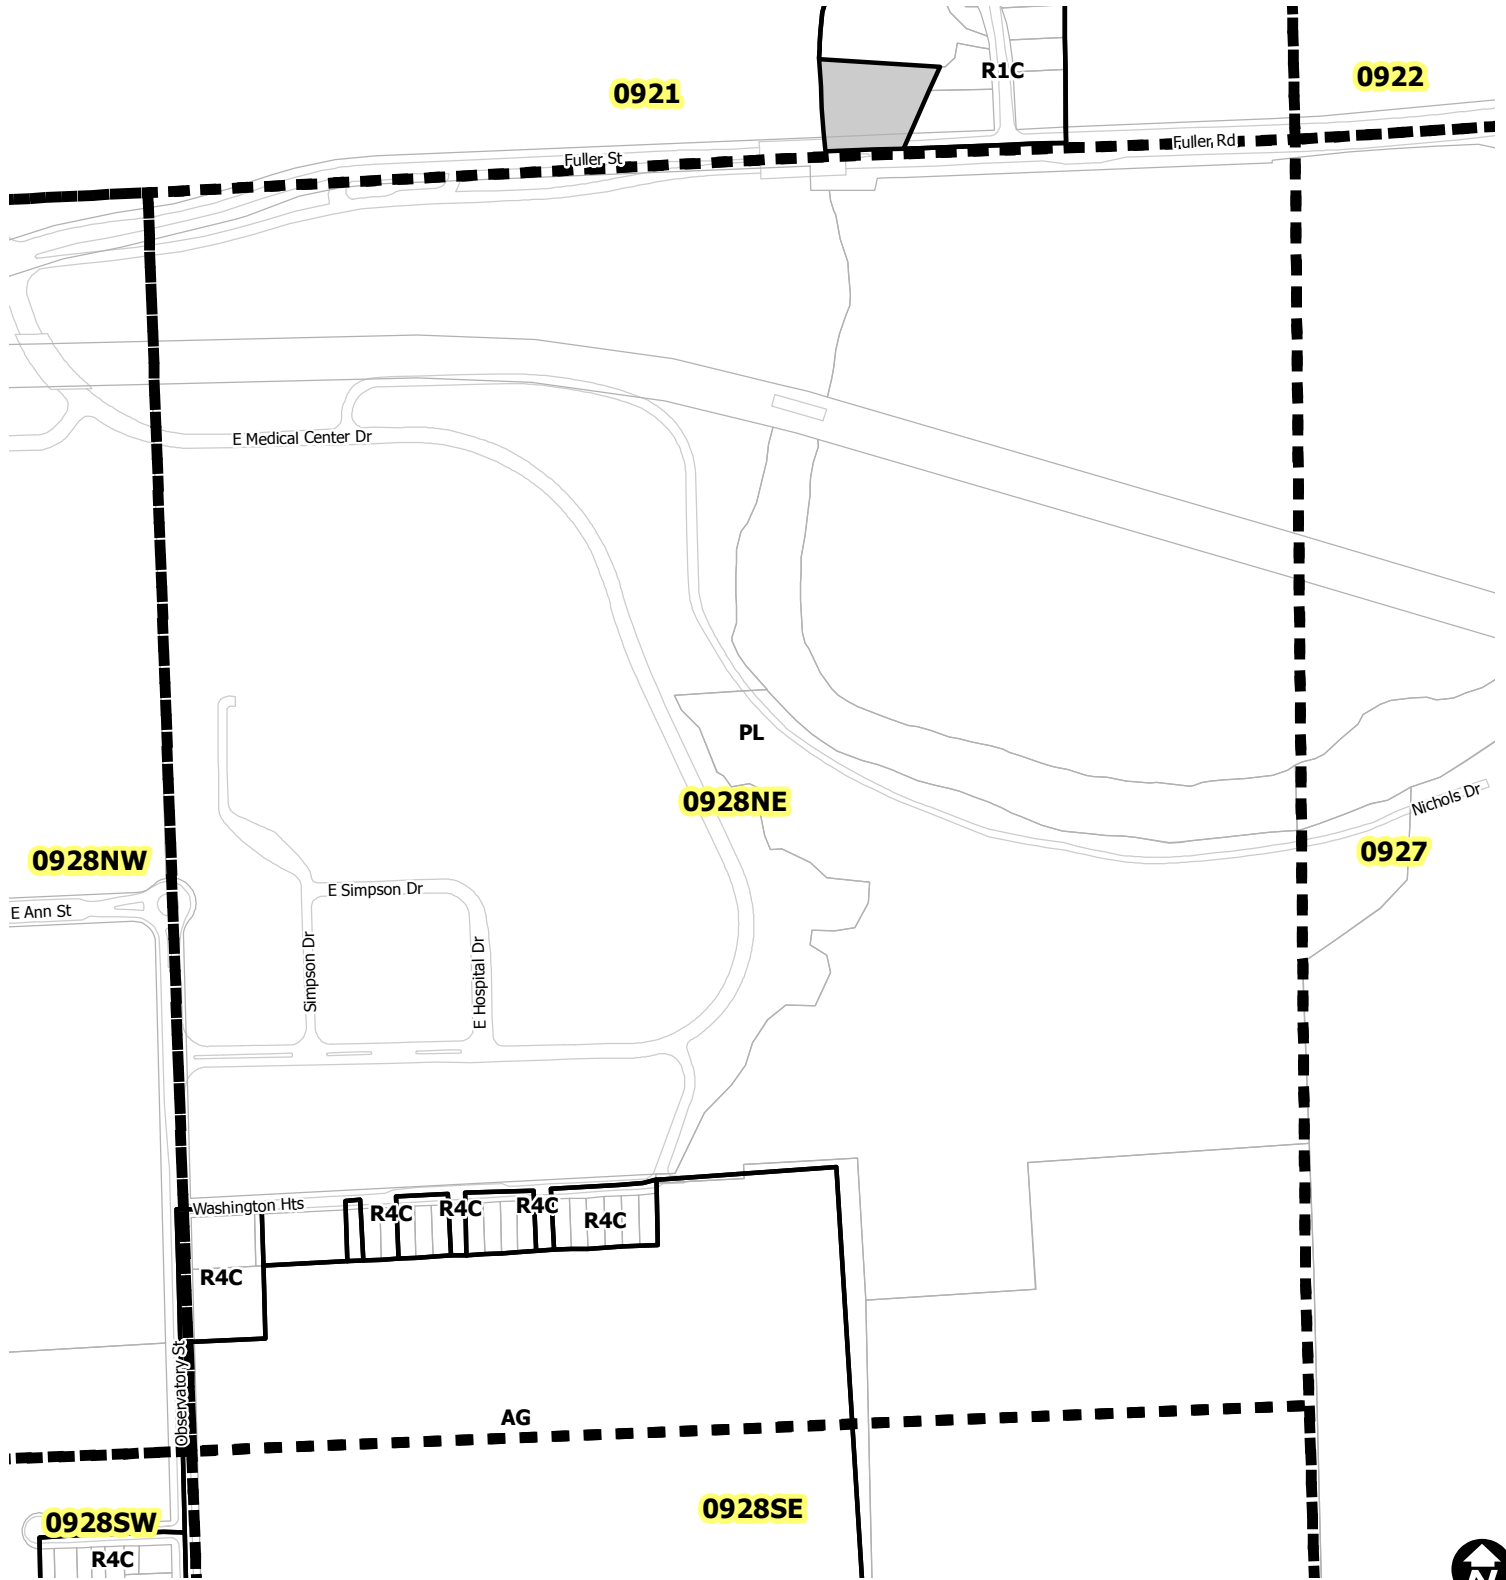

Ann Arbor City Zoning Map

SECTION 0928NE

-  Township Zoning
-  Section Boundary

Map date 7/2/2019
Any aerial imagery is circa 2015
unless otherwise noted
Terms of use: www.a2gov.org/terms