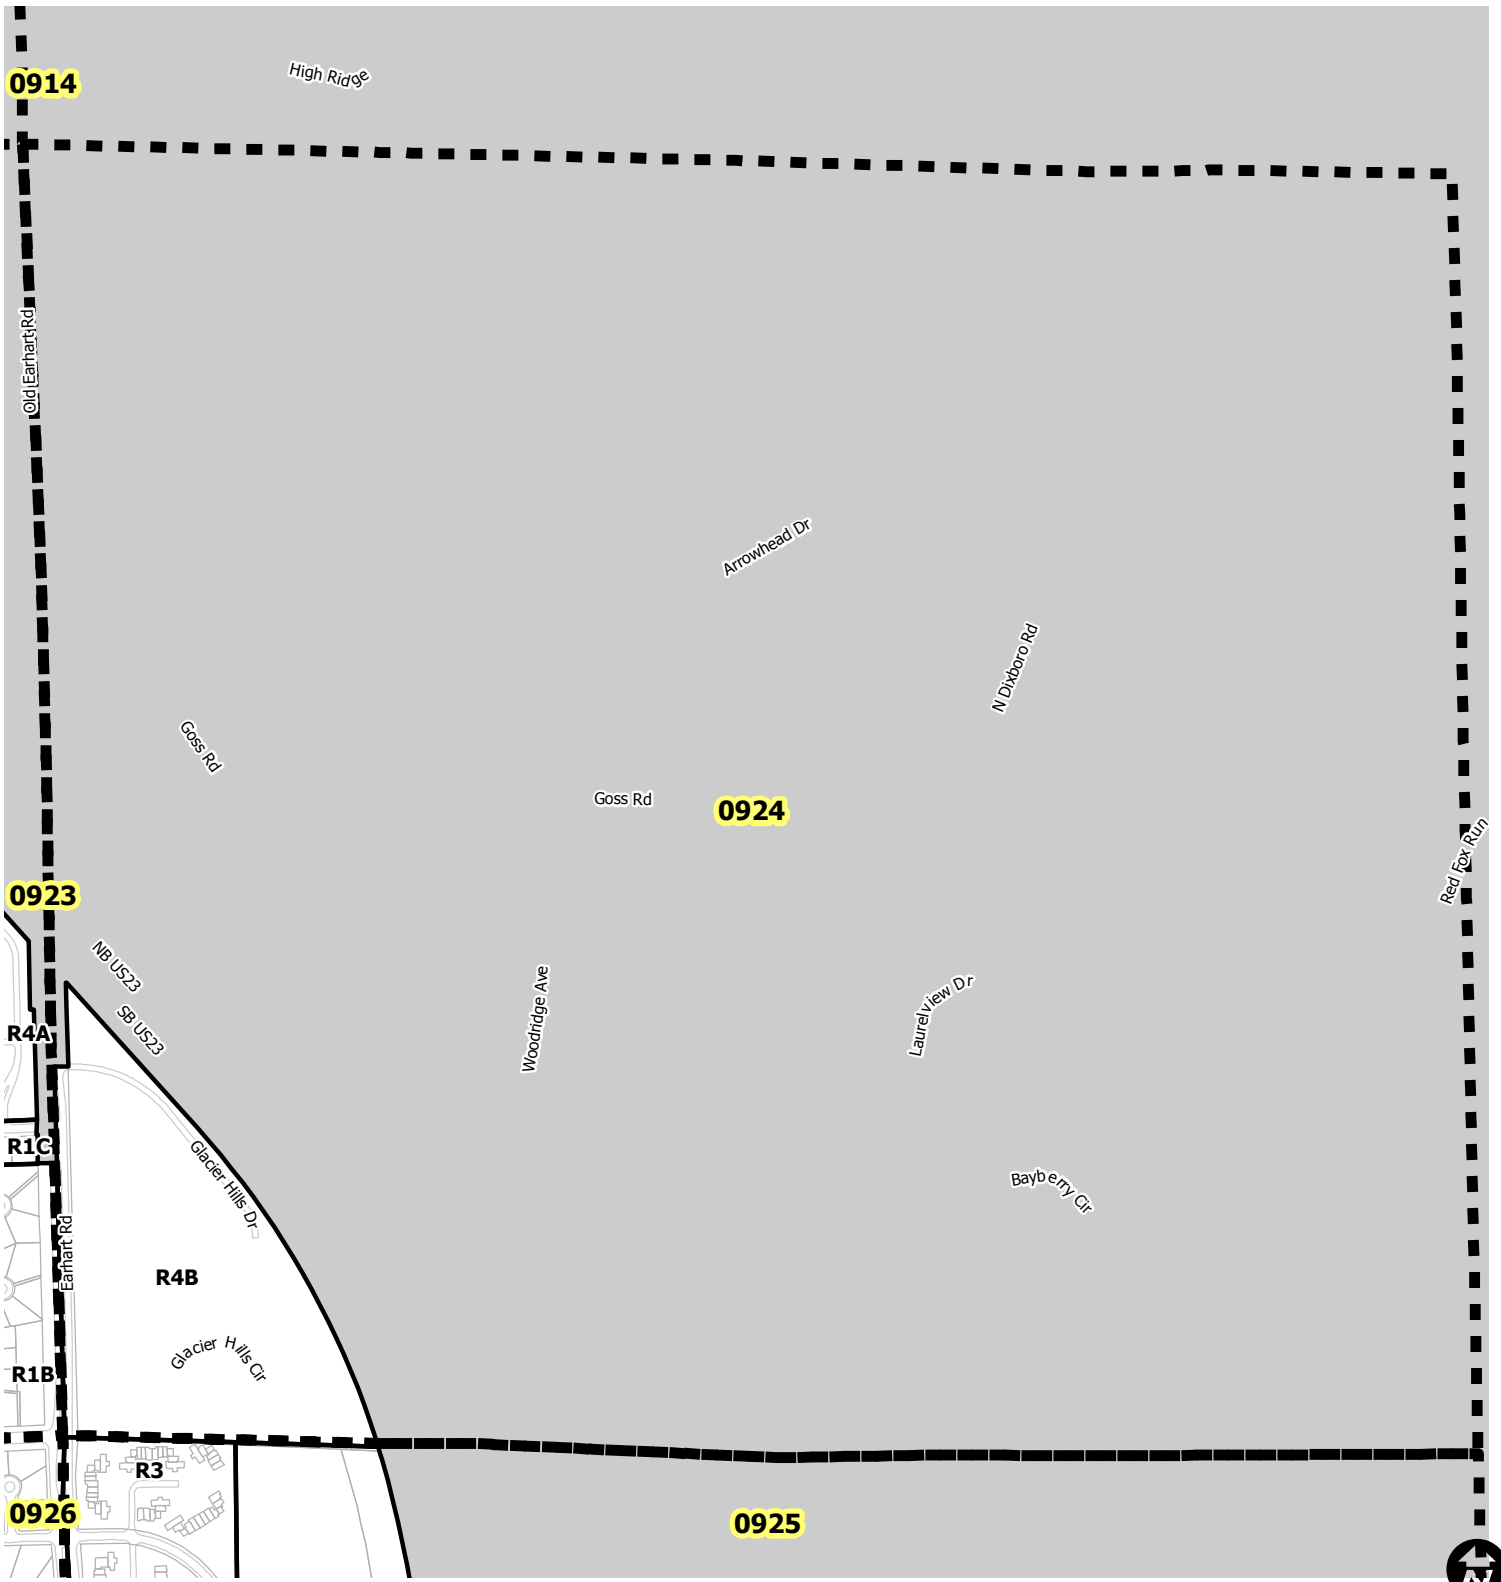

Ann Arbor City Zoning Map

SECTION 0924

- Township Zoning
- Section Boundary

Map date 7/2/2019
 Any aerial imagery is circa 2018
 unless otherwise noted
 Terms of use: www.a2gov.org/terms