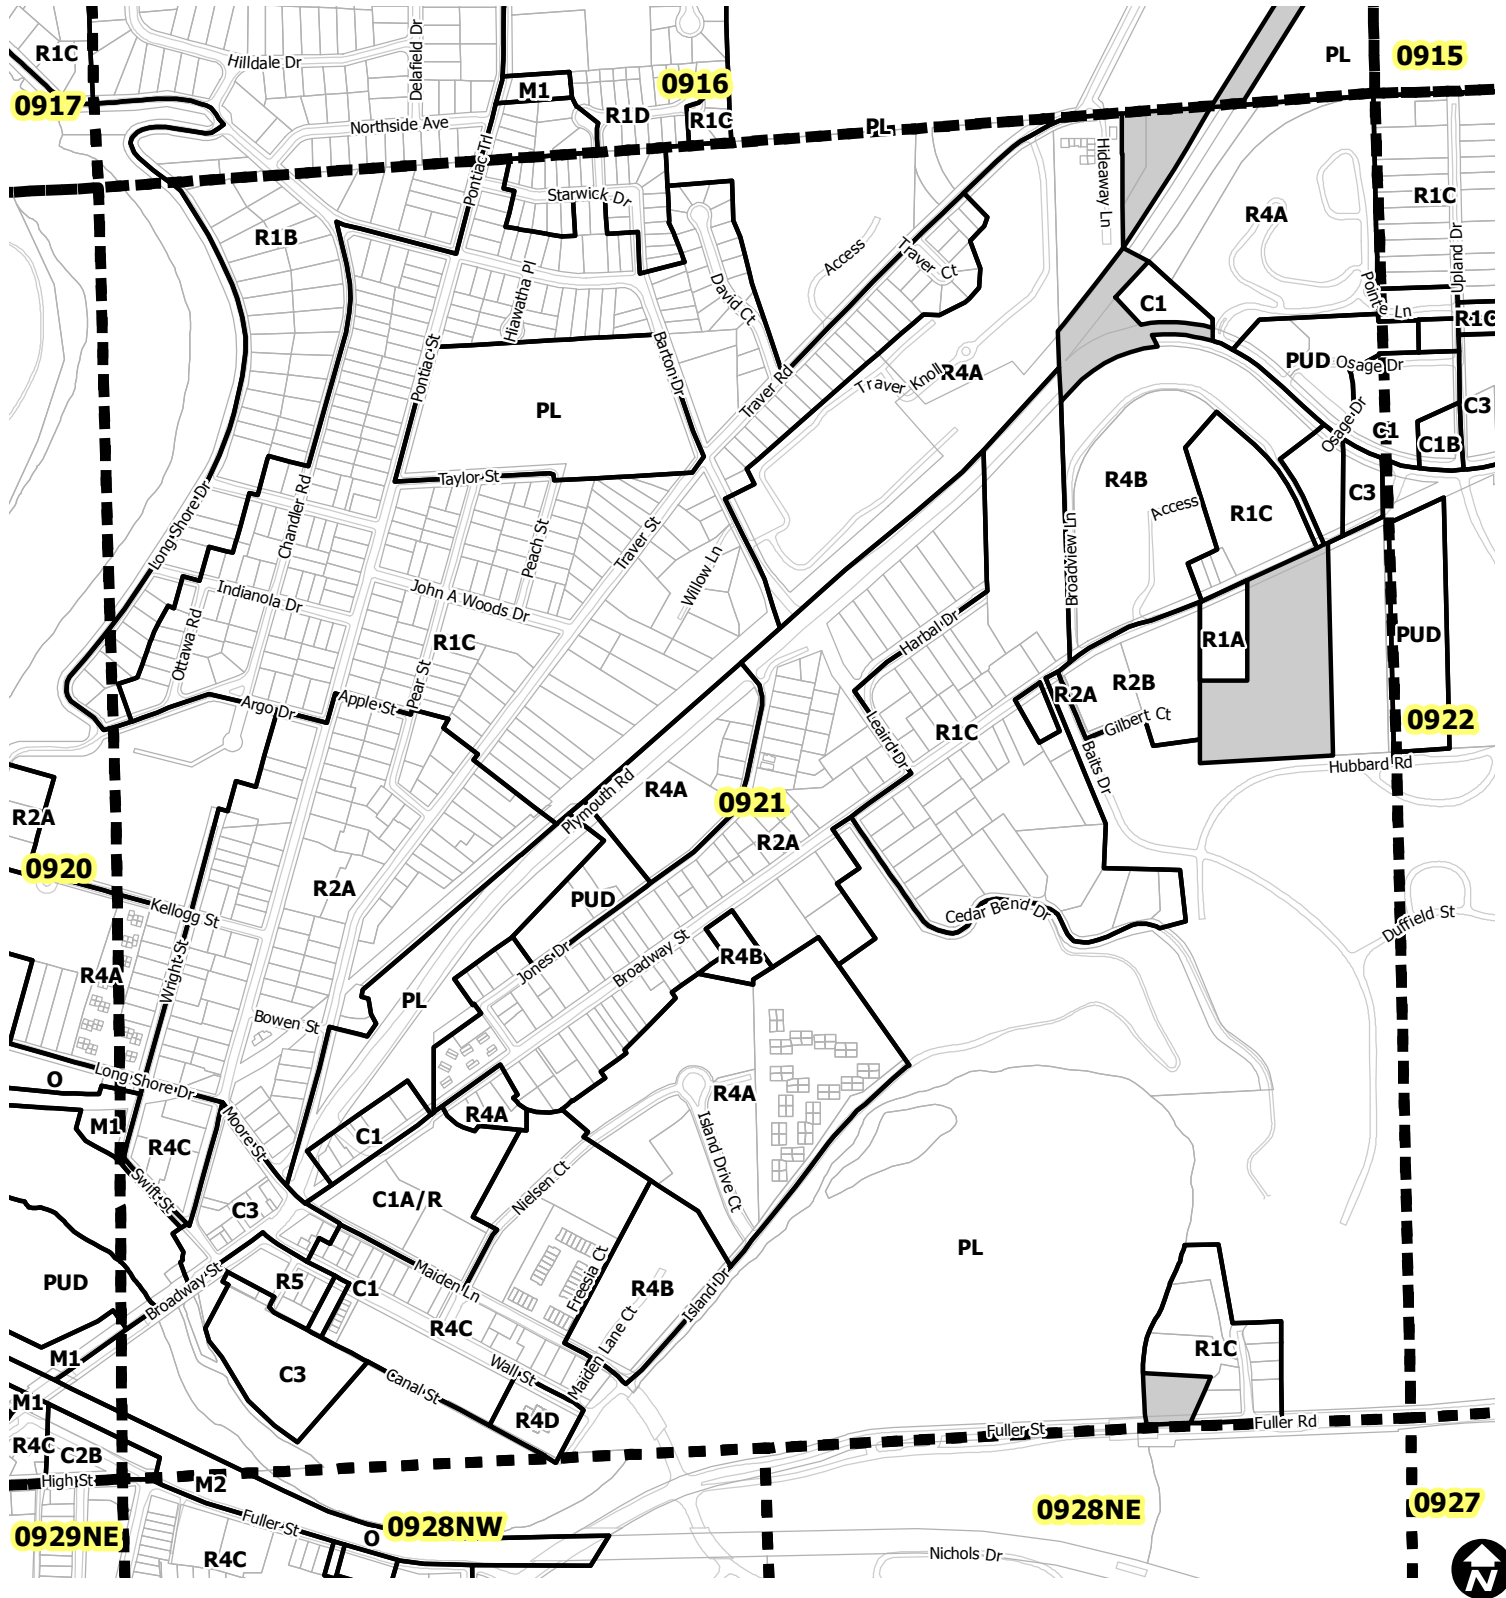

Ann Arbor City Zoning Map

SECTION 0921

- Township Zoning
- Section Boundary

Map date 7/2/2019
 Any aerial imagery is circa 2018
 unless otherwise noted
 Terms of use: www.a2gov.org/terms