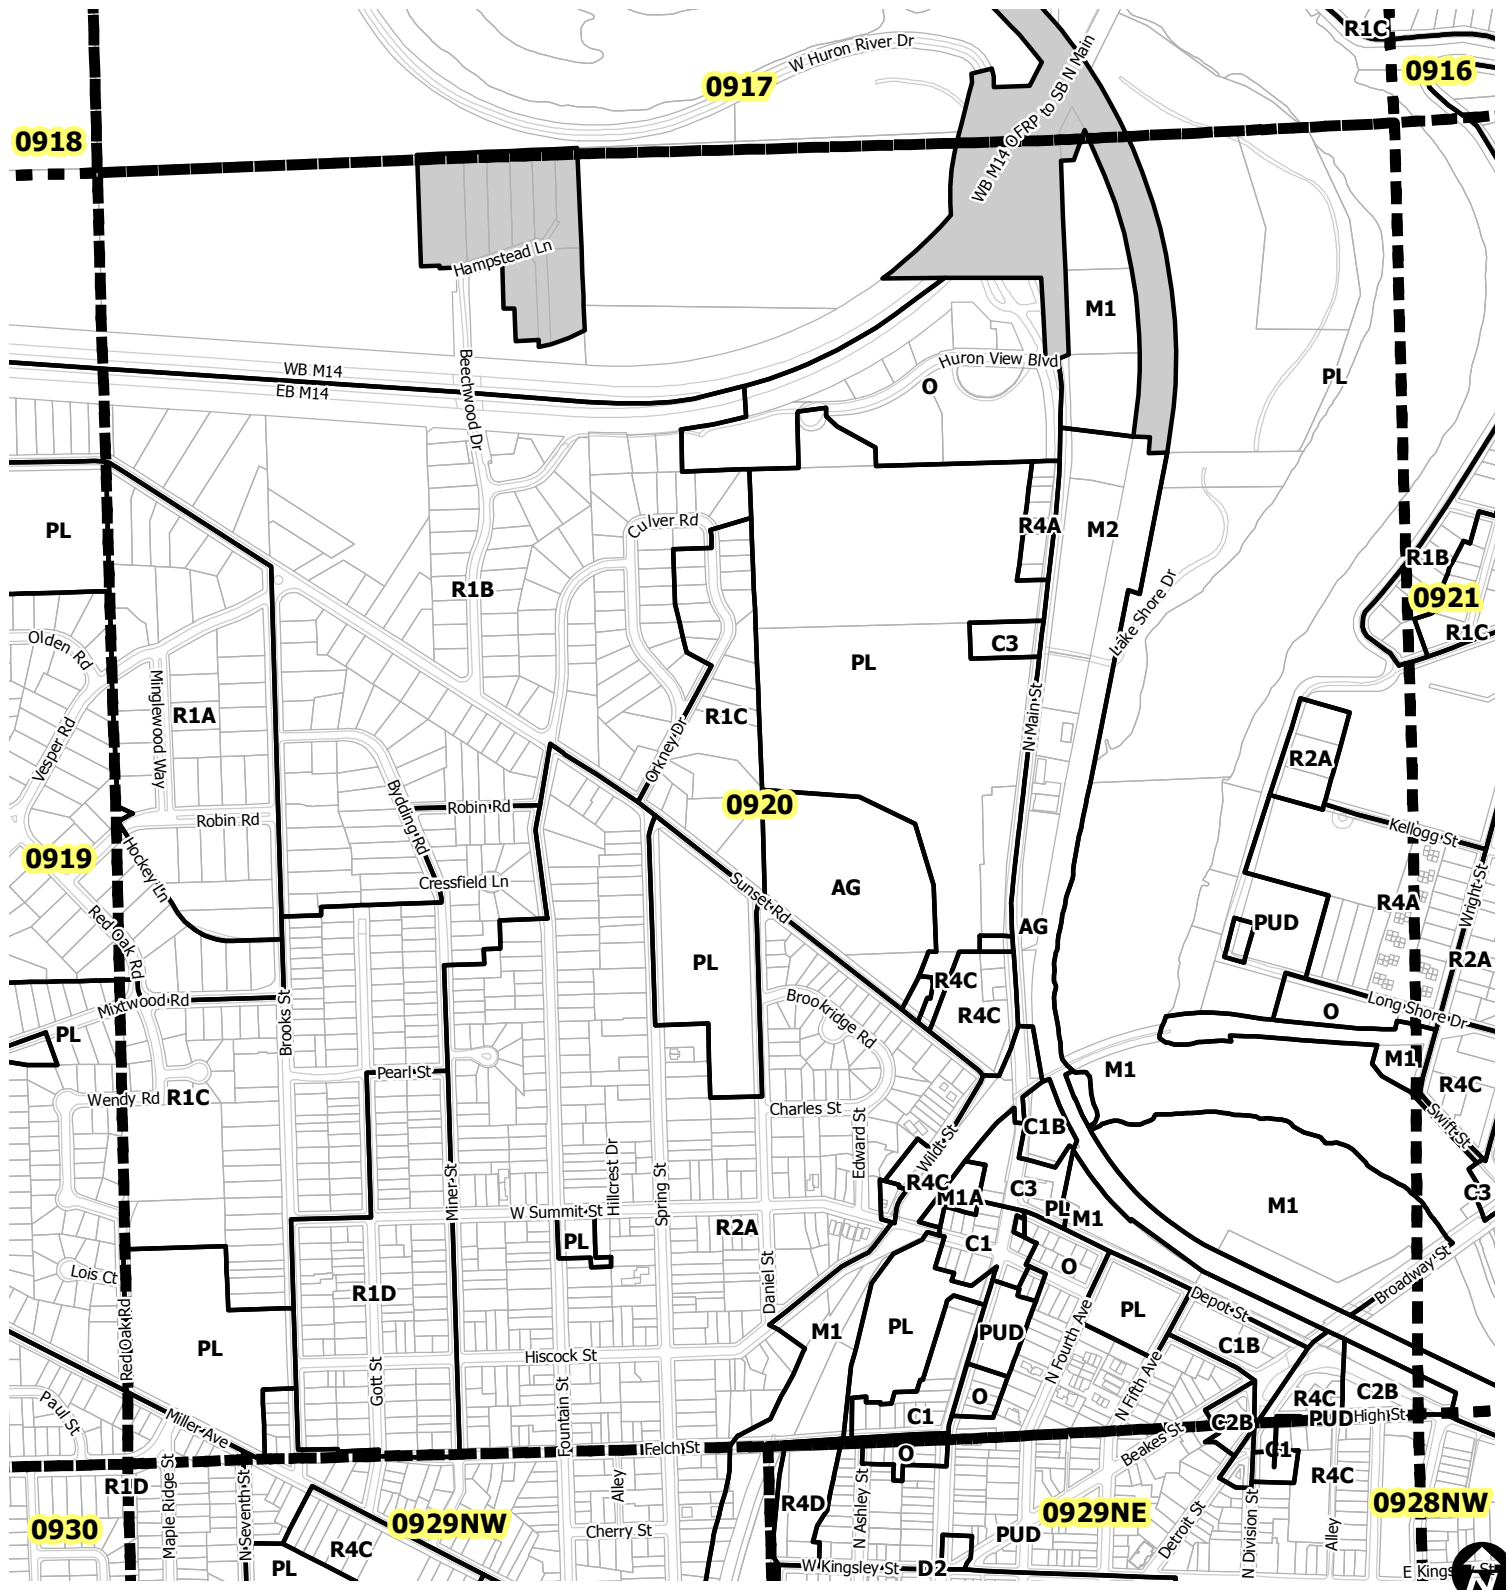

Ann Arbor City Zoning Map

SECTION 0920

- Township Zoning
- Section Boundary

Map date 12/27/2016
 Any aerial imagery is circa 2015 unless otherwise noted
 Terms of use: www.a2gov.org/terms