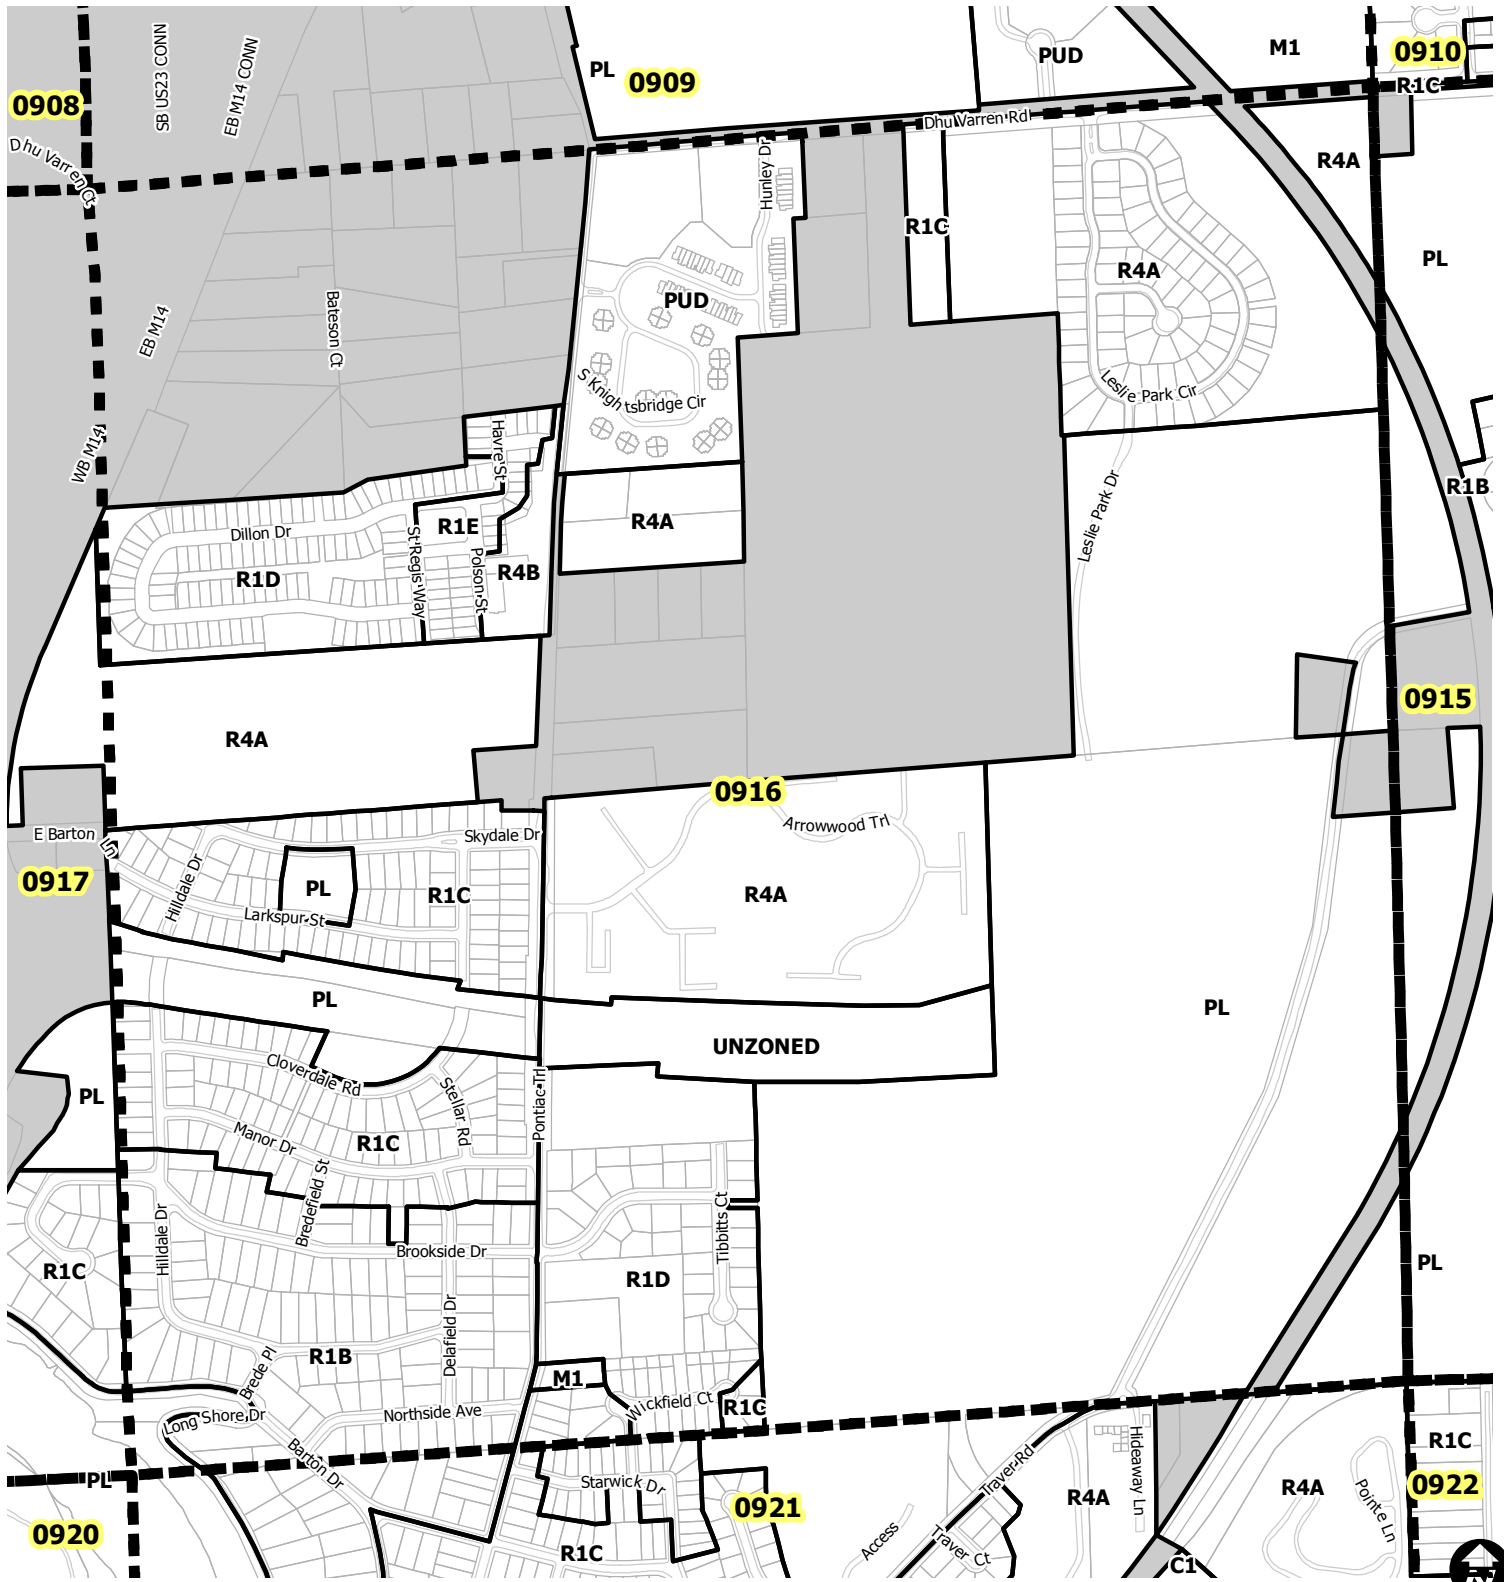

Ann Arbor City Zoning Map

SECTION 0916

- Township Zoning
- Section Boundary

Map date: 7/2/2019
 Any aerial imagery is circa 2018 unless otherwise noted.
 Terms of use: www.a2gov.org/terms