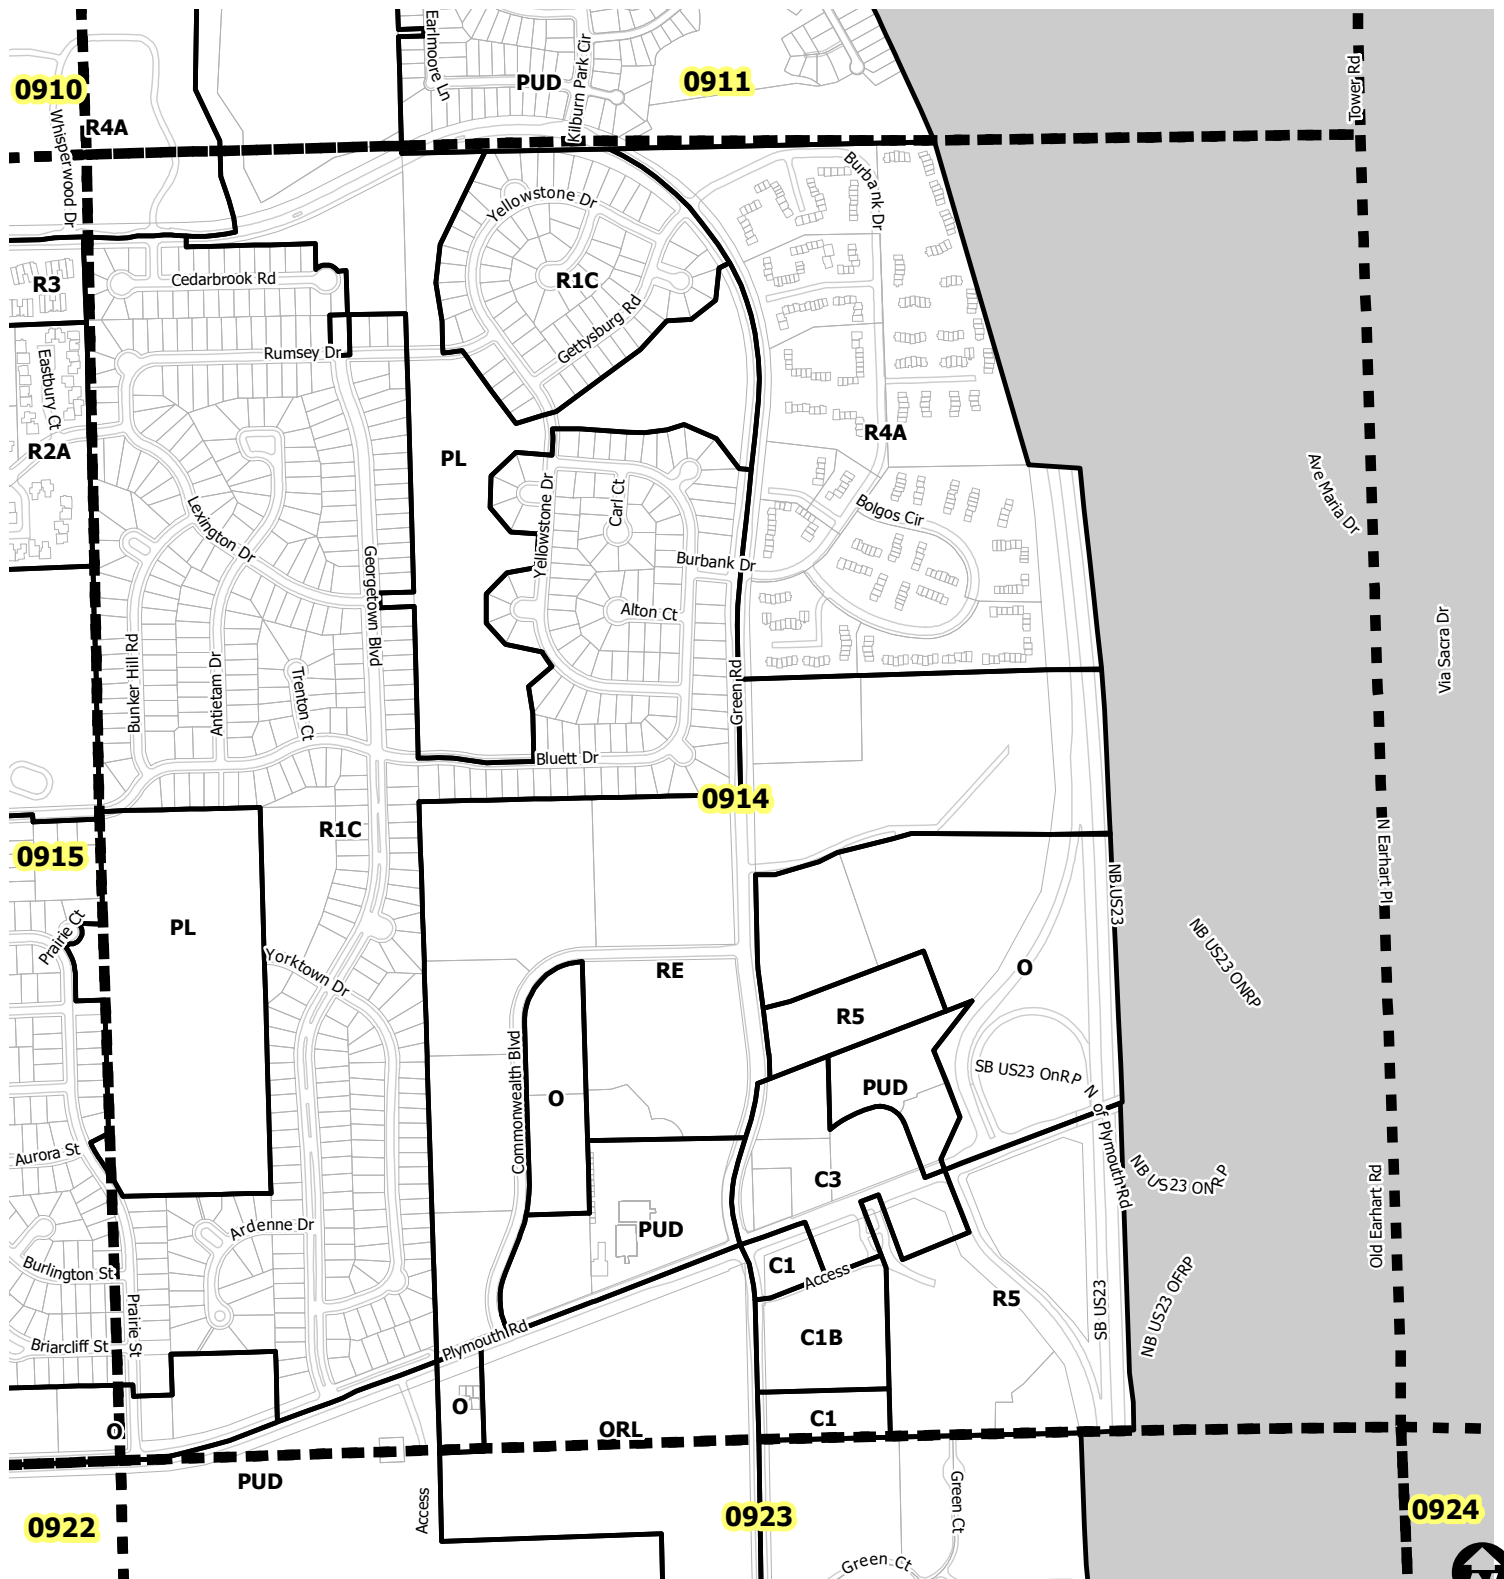

Ann Arbor City Zoning Map

SECTION 0914

- Township Zoning
- Section Boundary

Map date: 12/20/2019
 Any aerial imagery is circa 2018
 unless otherwise noted
 Terms of use: www.a2gov.org/terms