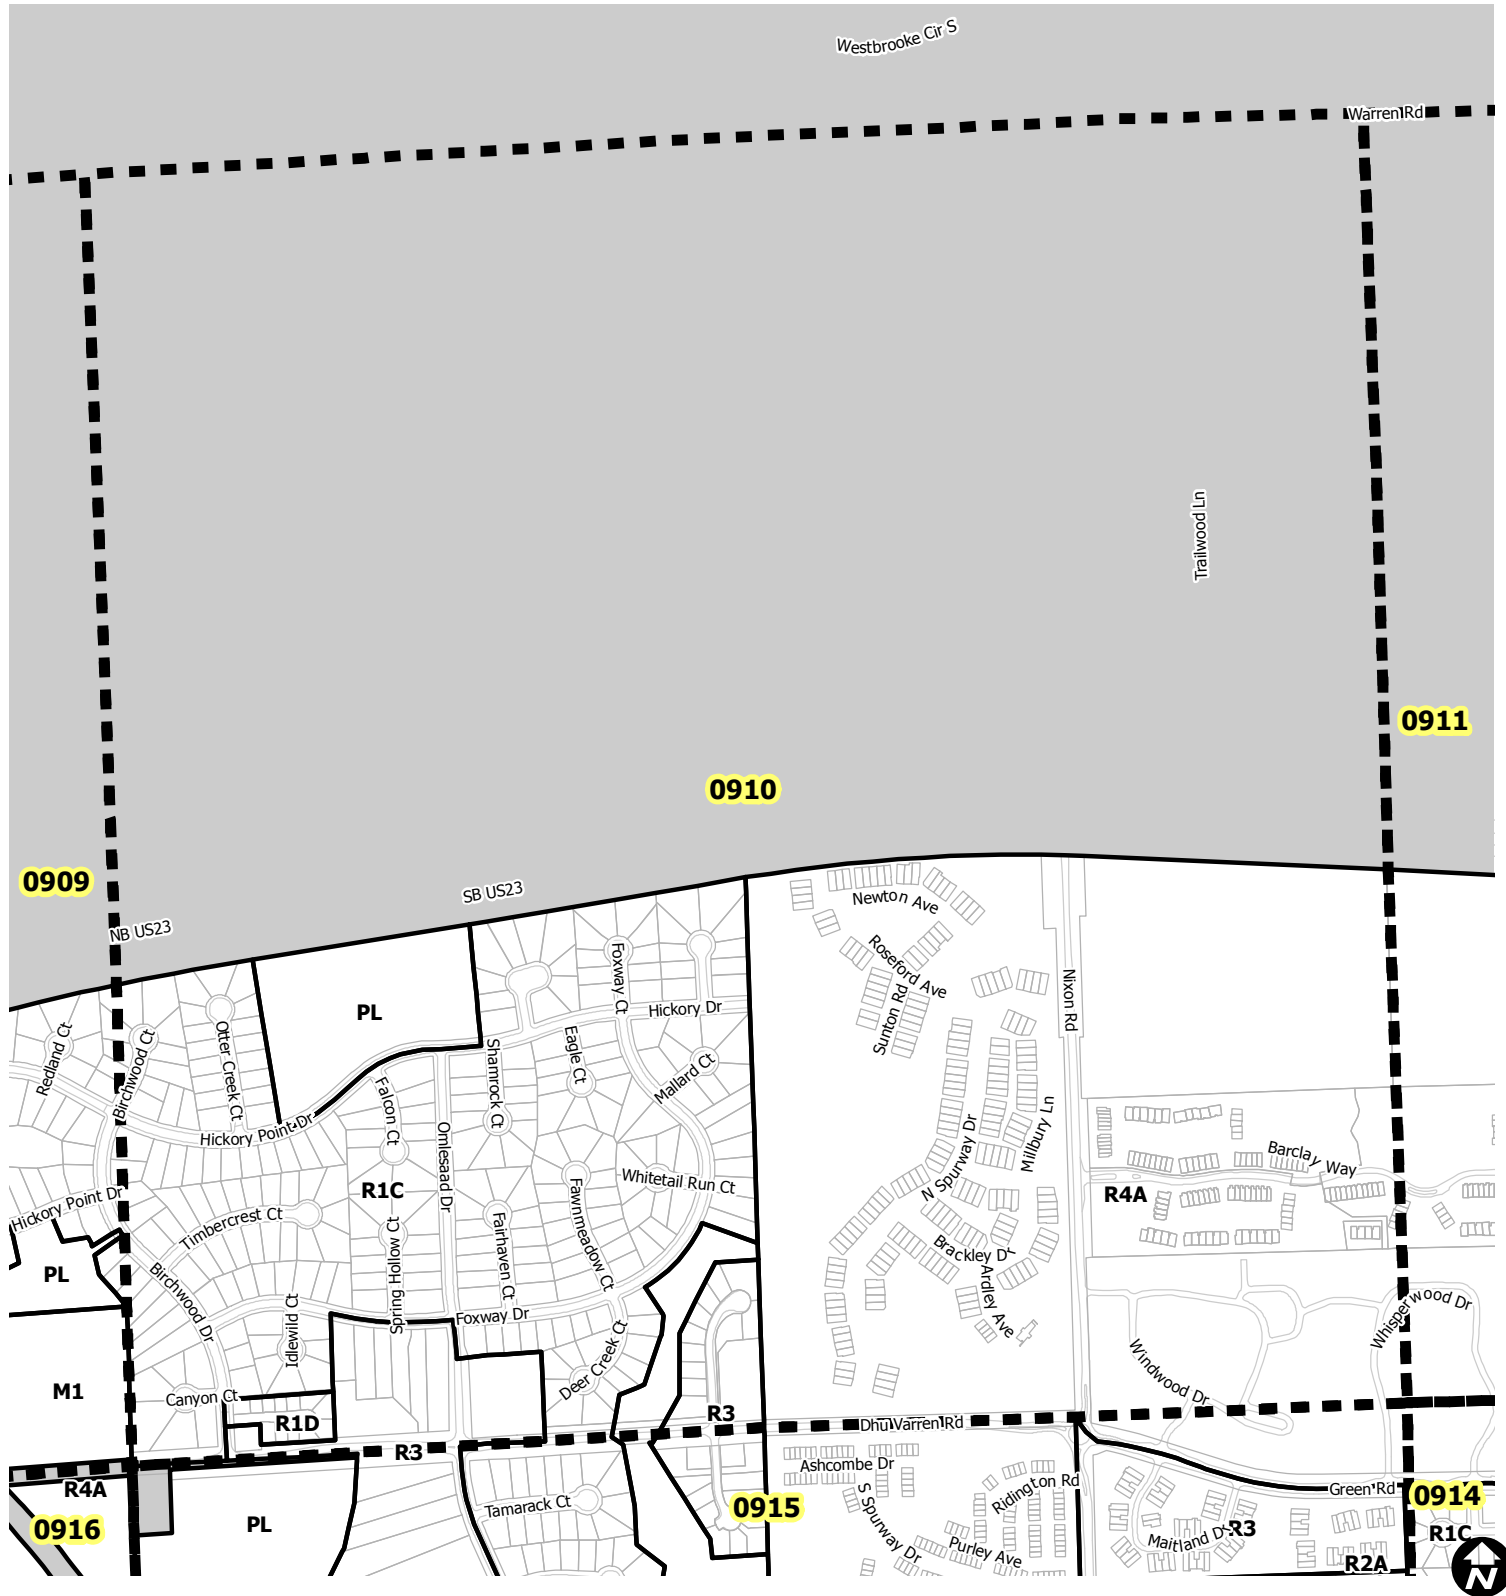

Ann Arbor City Zoning Map

SECTION 0910

- Township Zoning
- Section Boundary

Map date 7/2/2019
 Any aerial imagery is circa 2018 unless otherwise noted
 Terms of use: www.a2gov.org/terms