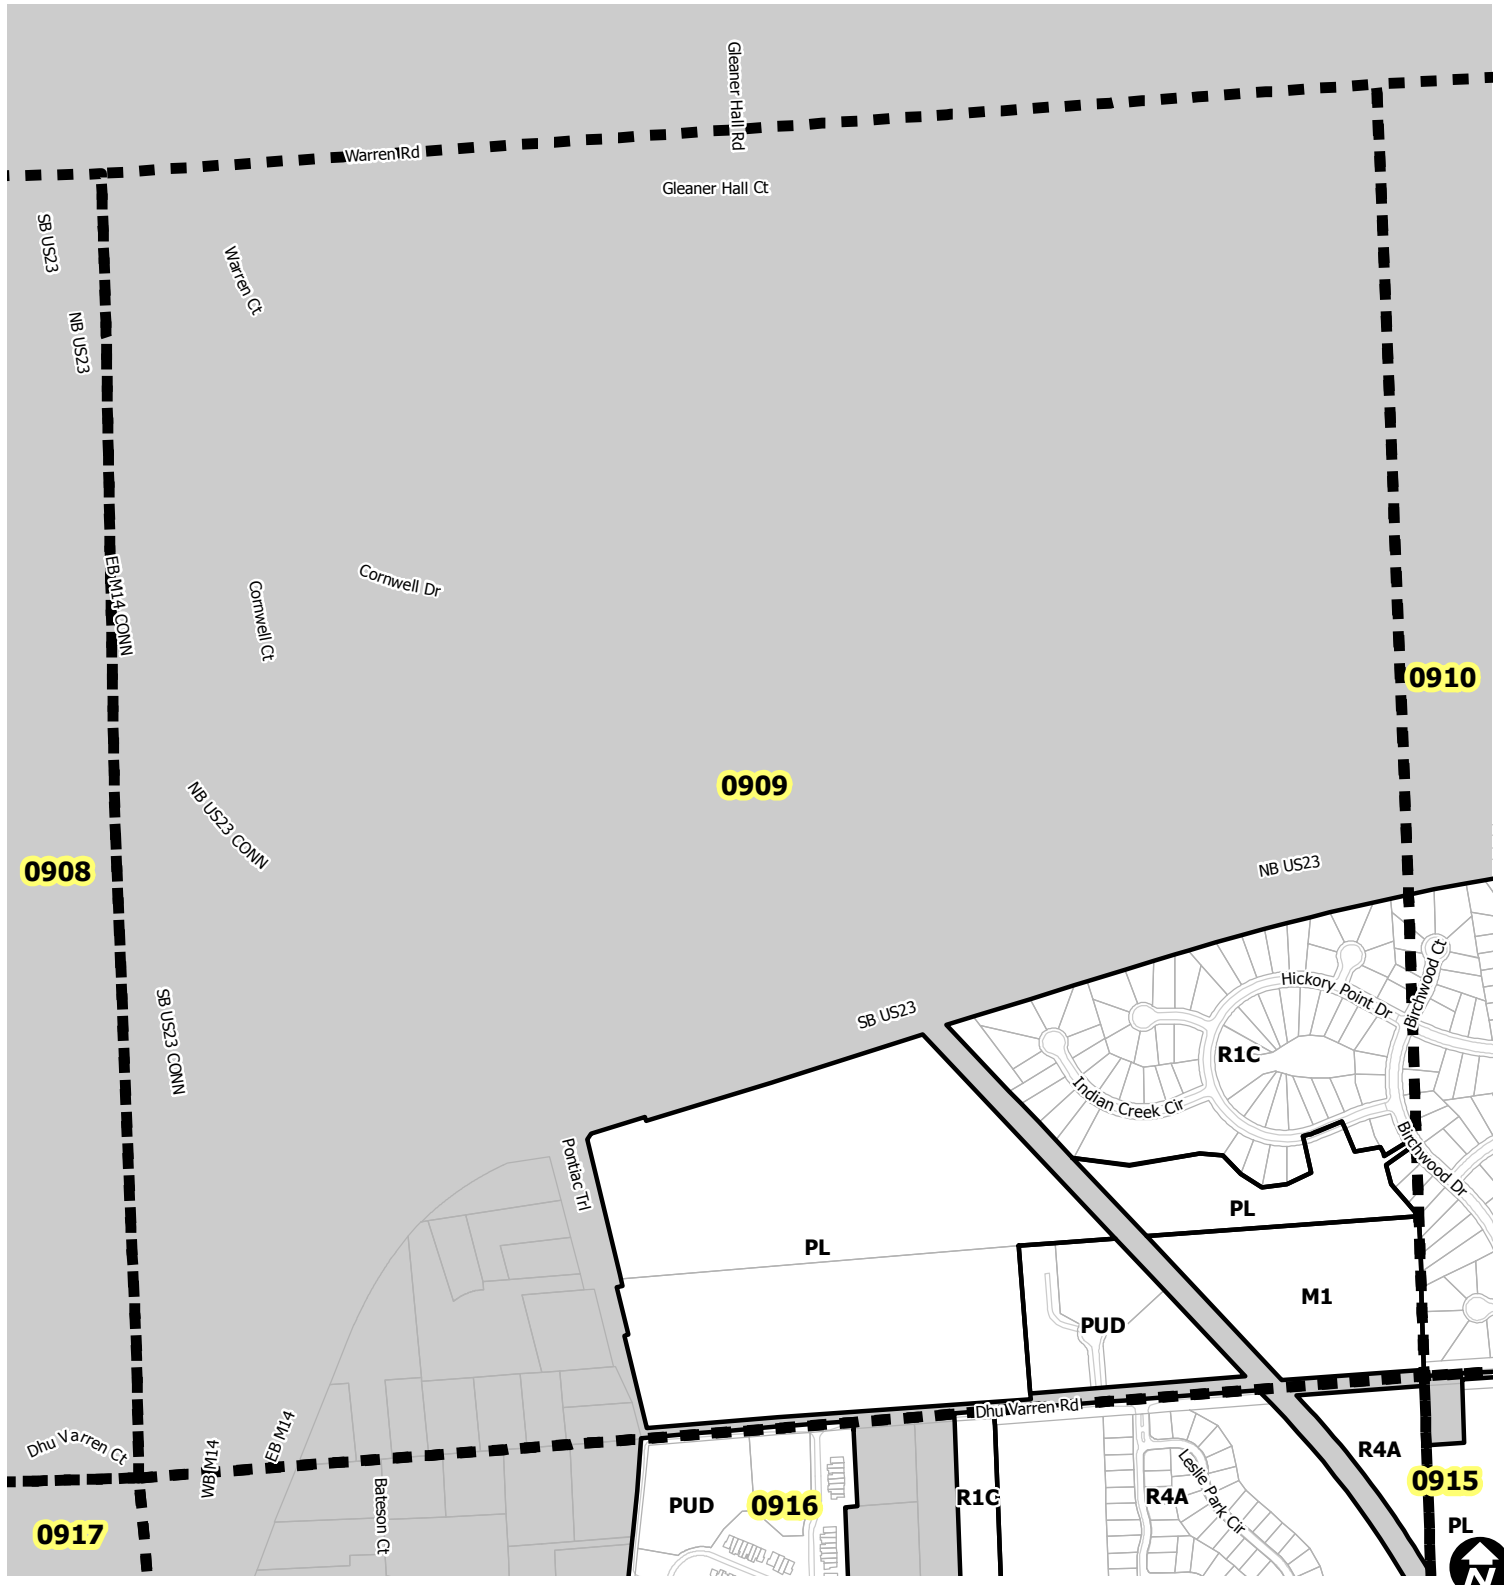

Ann Arbor City Zoning Map

SECTION 0909

- Township Zoning
- Section Boundary

Map date 7/2/2019
 Any aerial imagery is circa 2018
 unless otherwise noted
 Terms of use: www.a2gov.org/terms