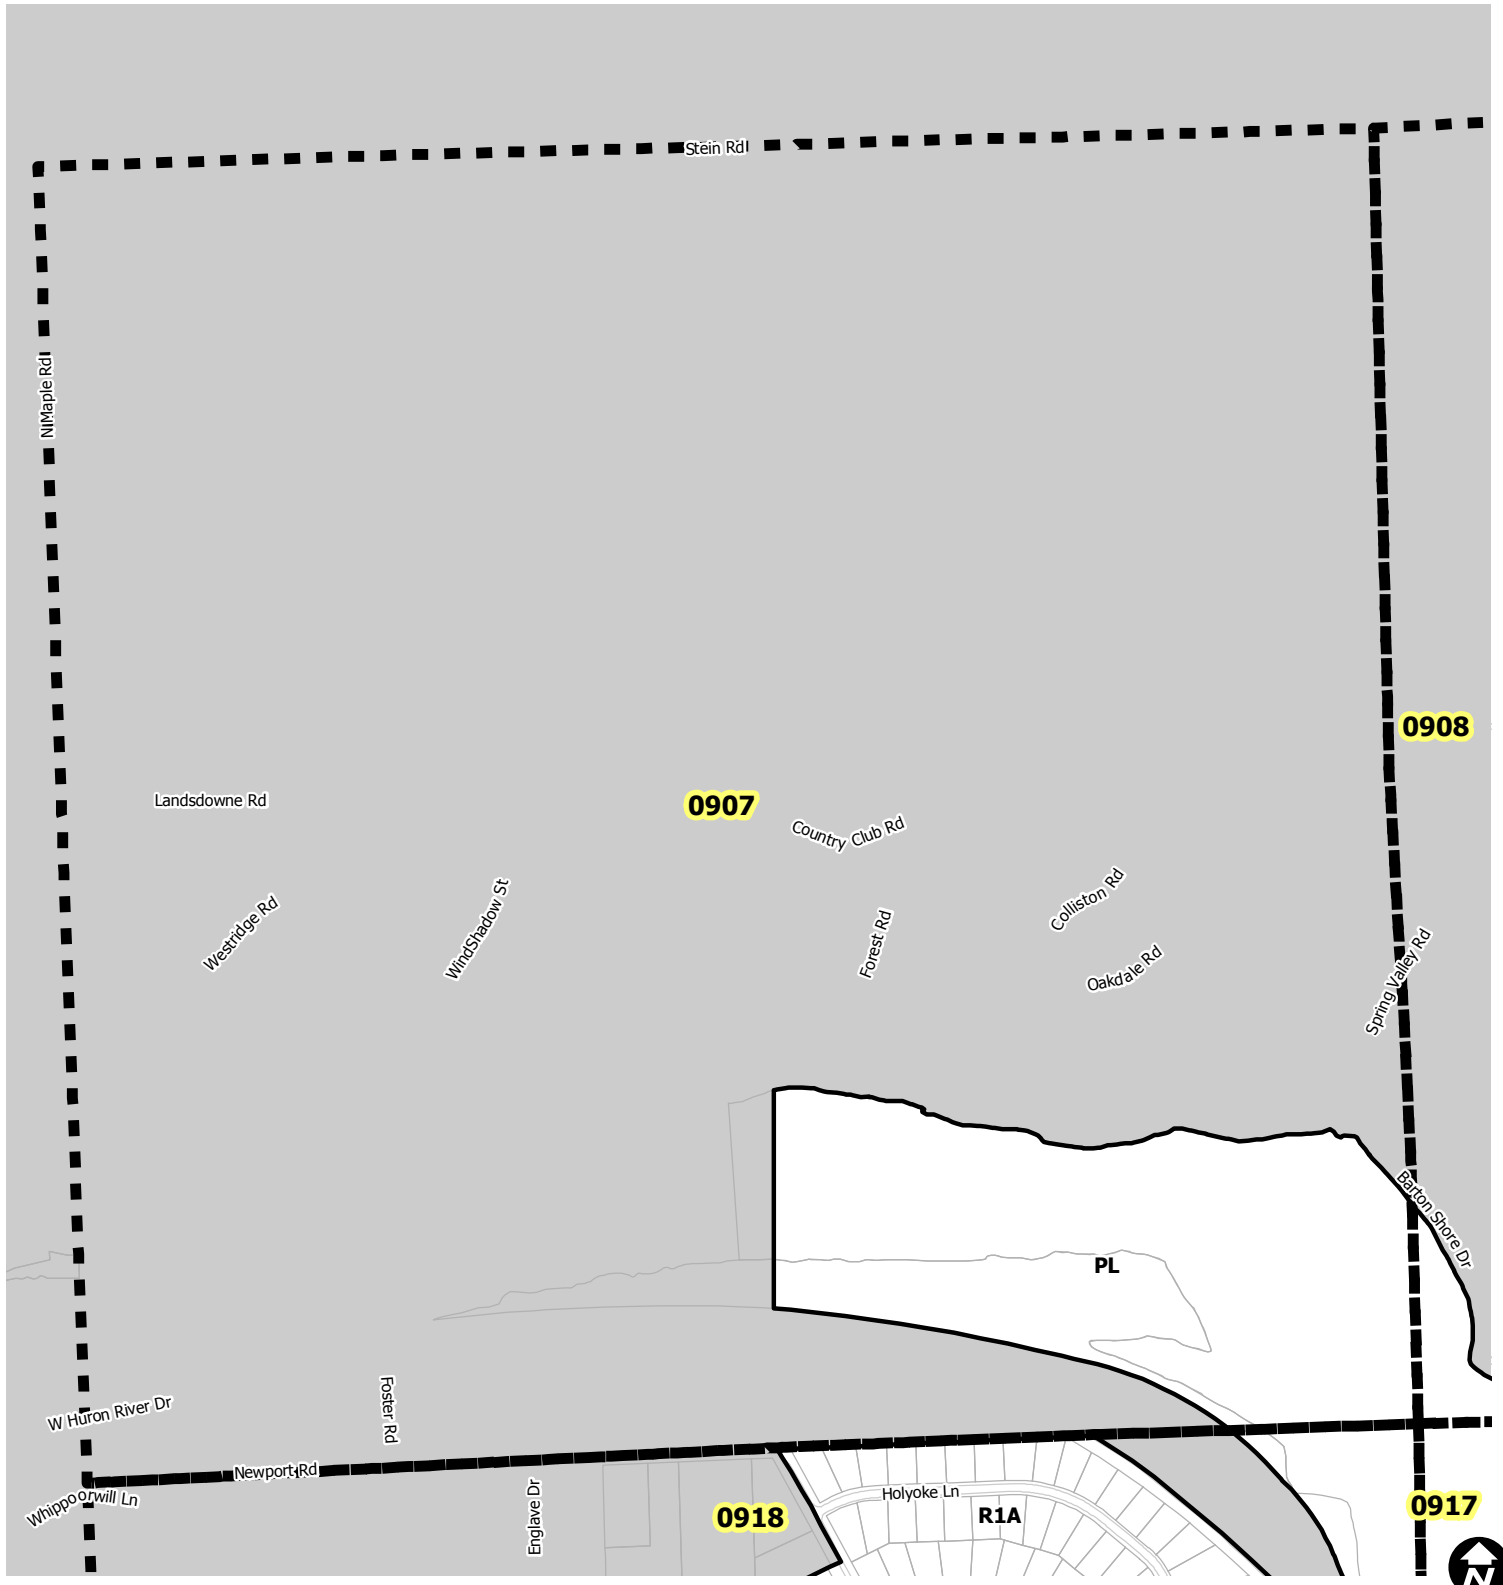

Ann Arbor City Zoning Map

SECTION 0907

- Township Zoning
- Section Boundary

Map date 7/2/2019
 Any aerial imagery is circa 2018
 unless otherwise noted
 Terms of use: www.a2gov.org/terms