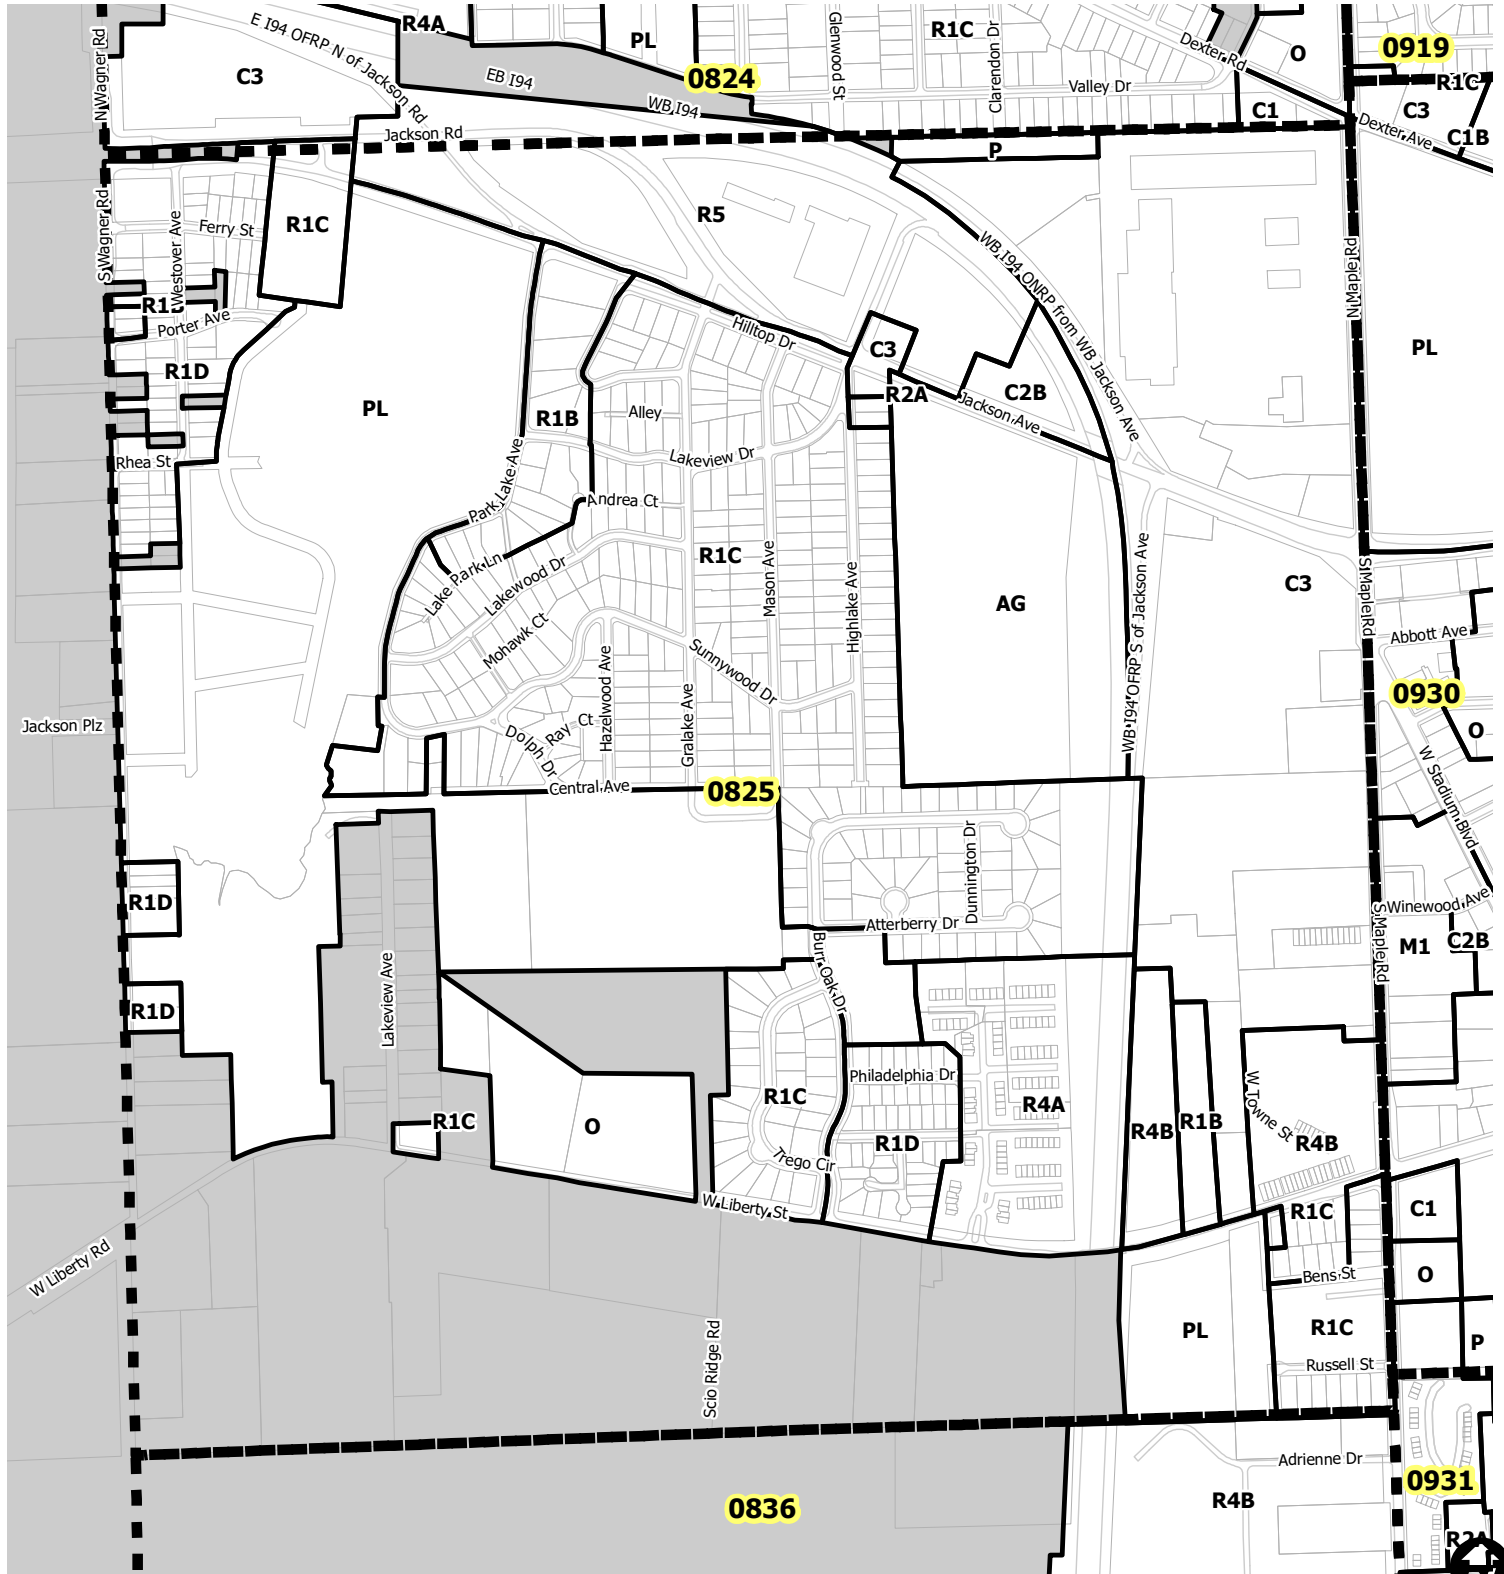

Ann Arbor City Zoning Map

SECTION 0825

- Township Zoning
- Section Boundary

Map date: 12/20/2019
 Any aerial imagery is circa 2018 unless otherwise noted
 Terms of use: www.a2gov.org/terms