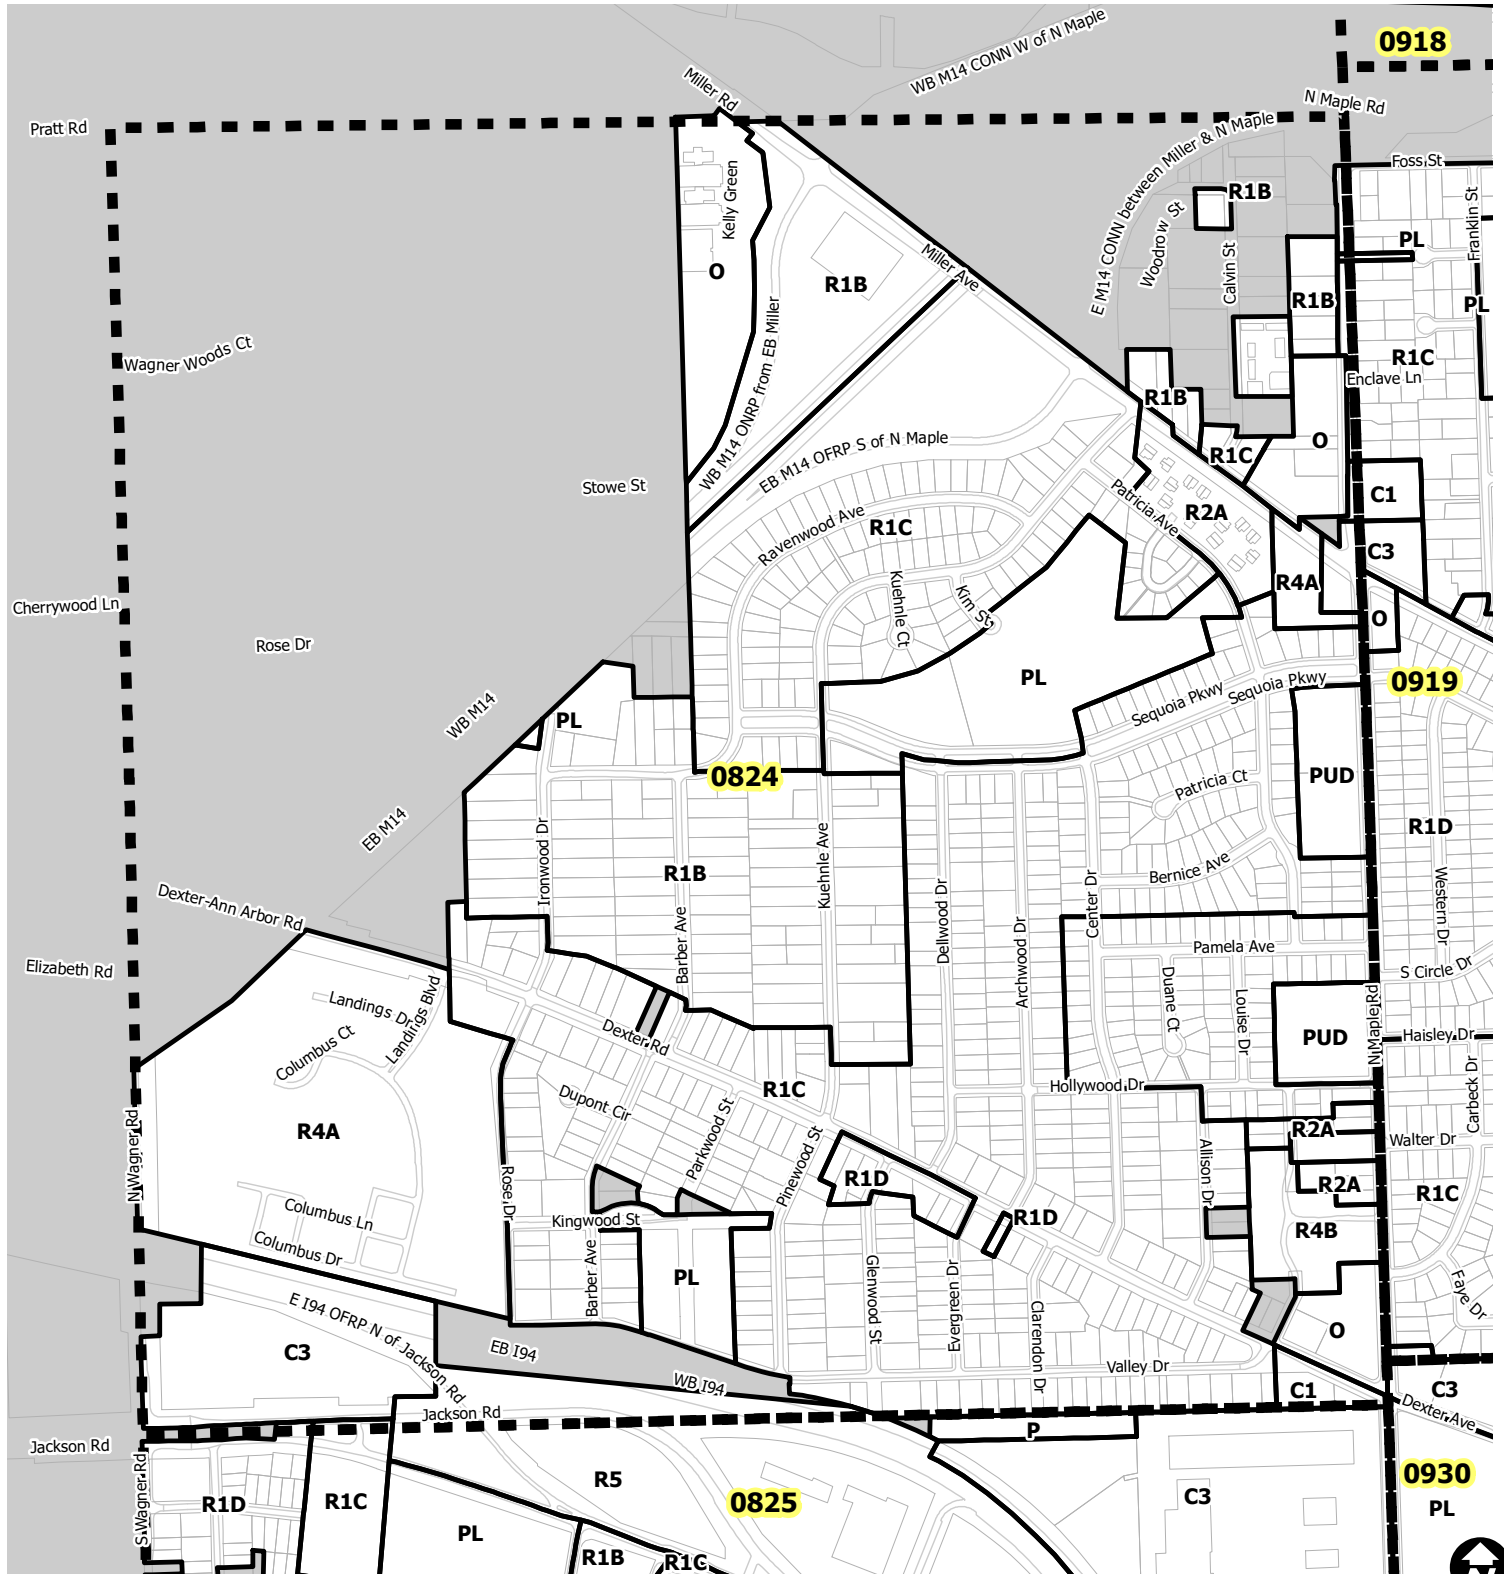

# Ann Arbor City Zoning Map

## SECTION 0824

- Township Zoning
- Section Boundary

Map date: 12/20/2019  
 Any aerial imagery is circa 2018 unless otherwise noted.  
 Terms of use: [www.a2gov.org/terms](http://www.a2gov.org/terms)