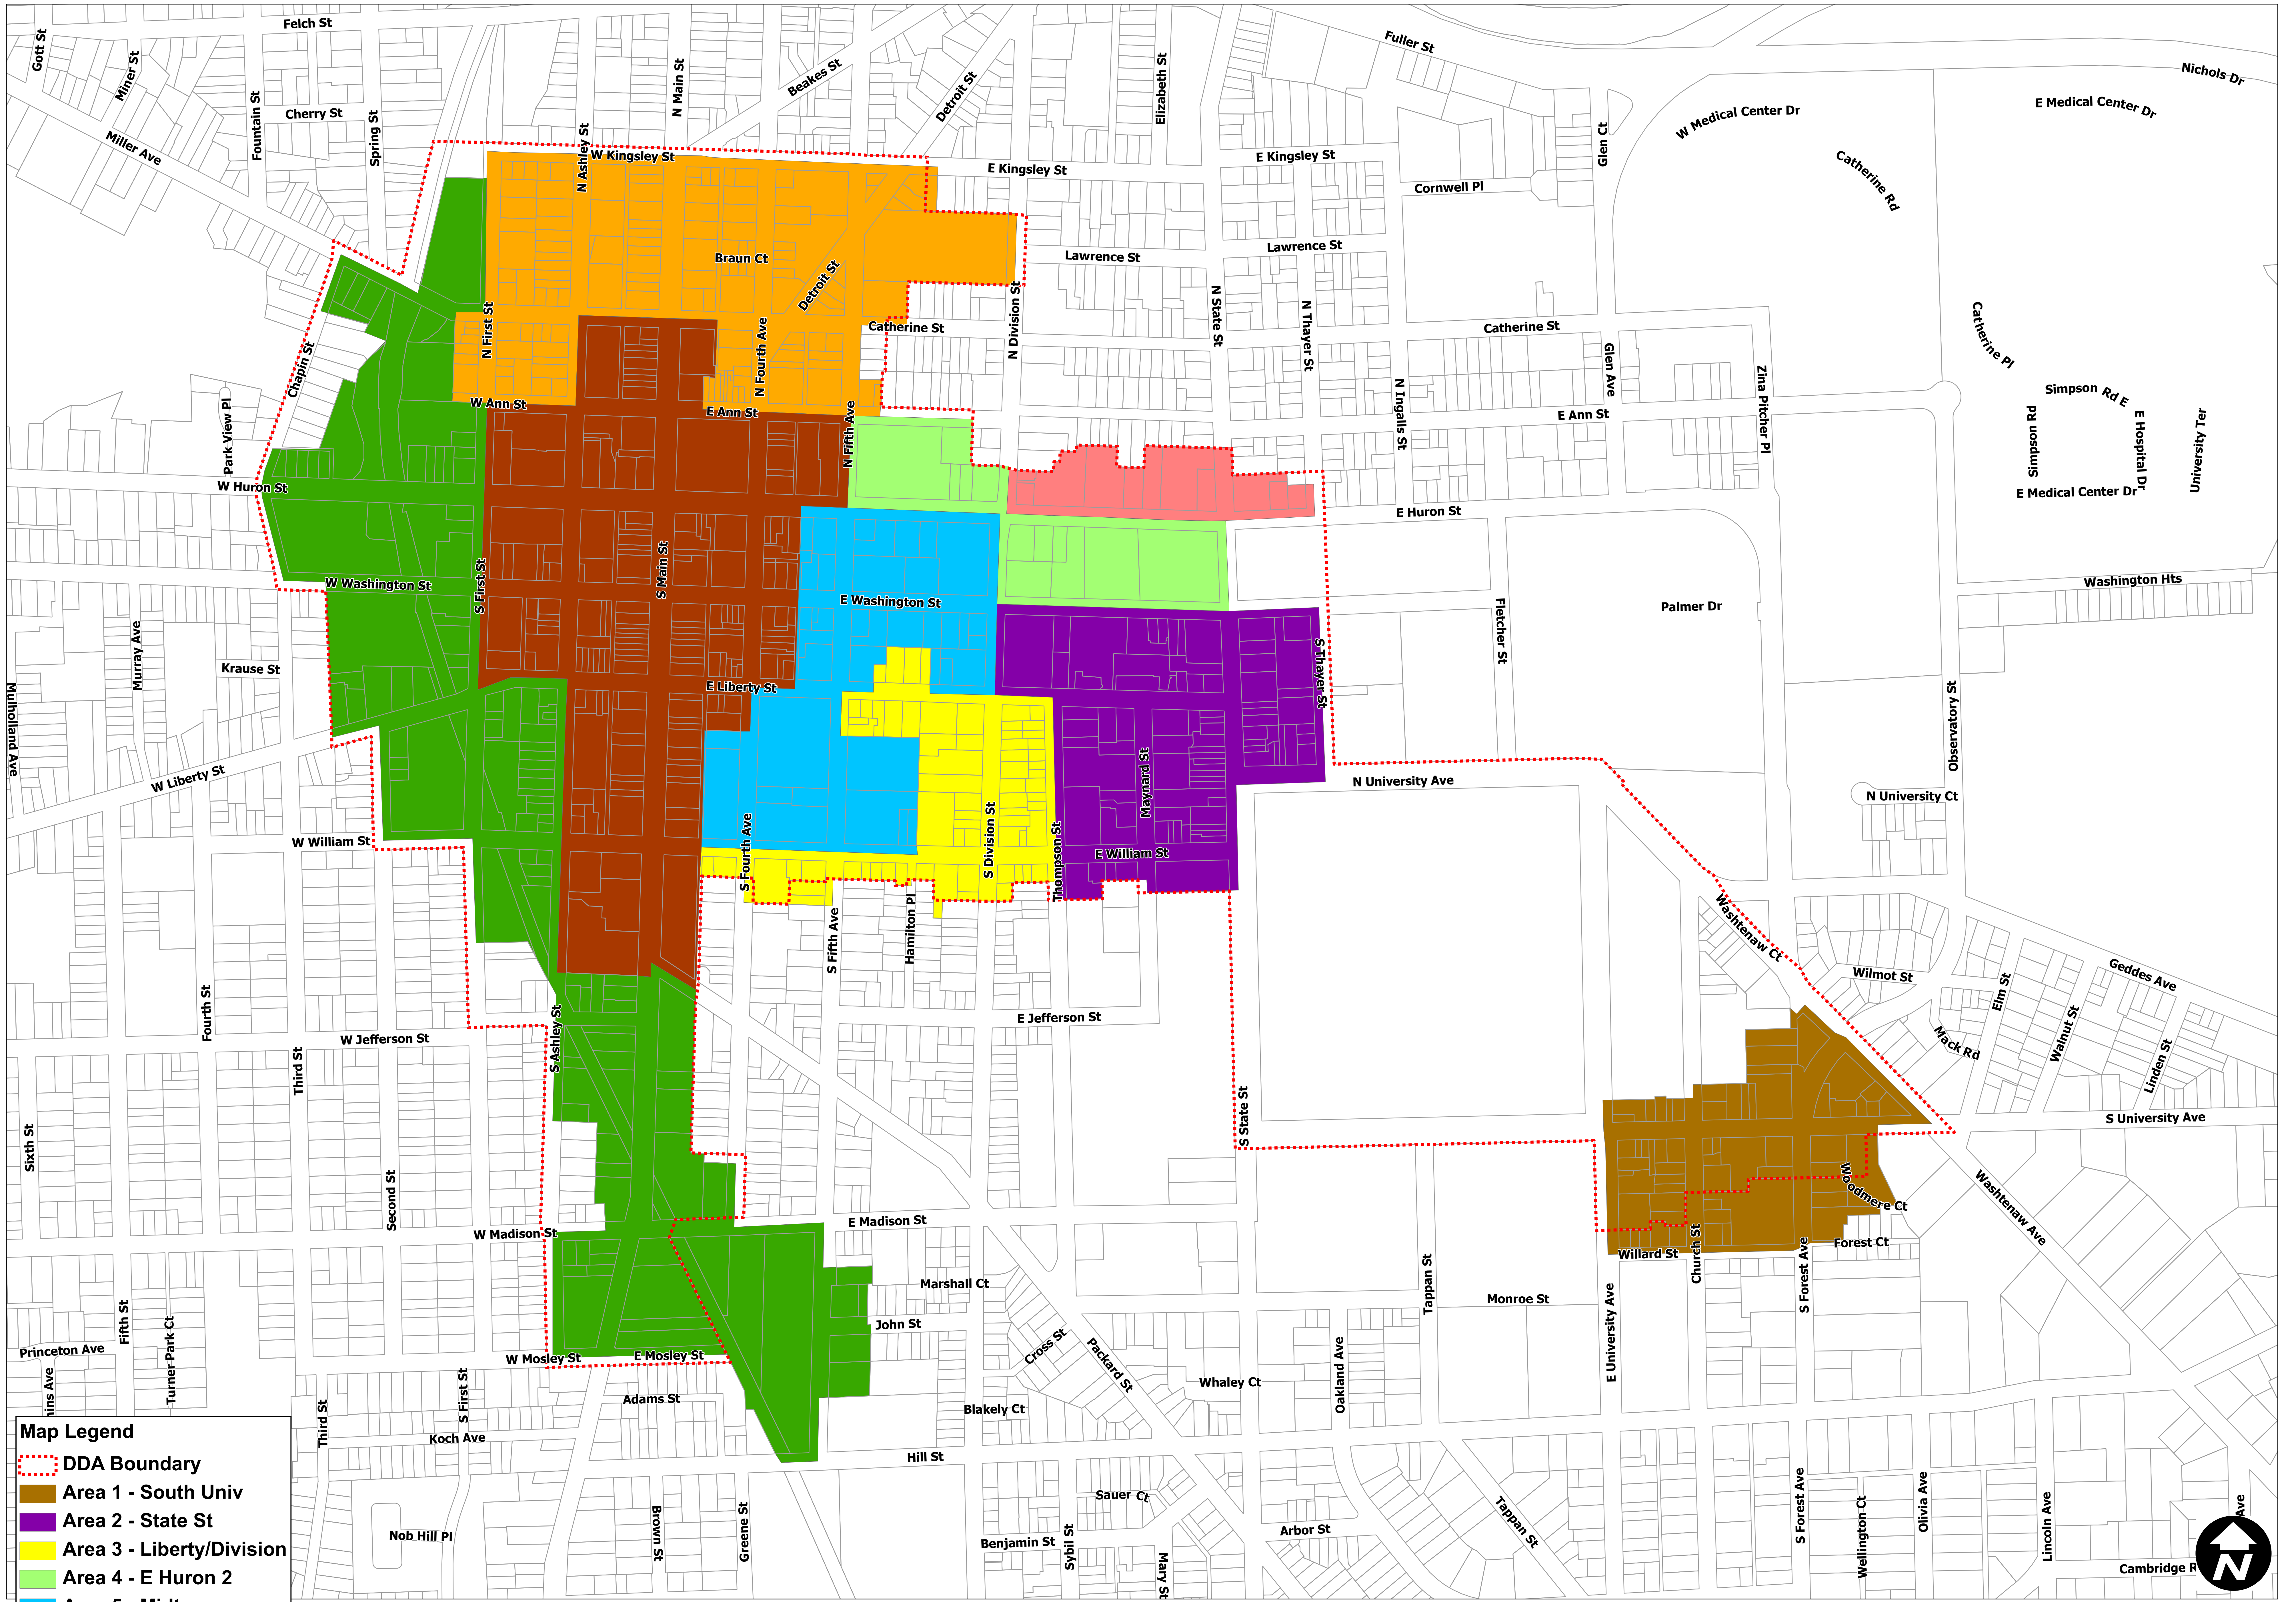

Proposed Downtown Character Overlay Zoning Districts

Map Legend

- DDA Boundary
- Area 1 - South Univ
- Area 2 - State St
- Area 3 - Liberty/Division
- Area 4 - E Huron 2
- Area 5 - Midtown
- Area 6 - Main St
- Area 7 - Kerrytown
- Area 8 - First St
- Area 9 - E Huron 1

June 29th, 2009

Copyright 2009 City of Ann Arbor, Michigan