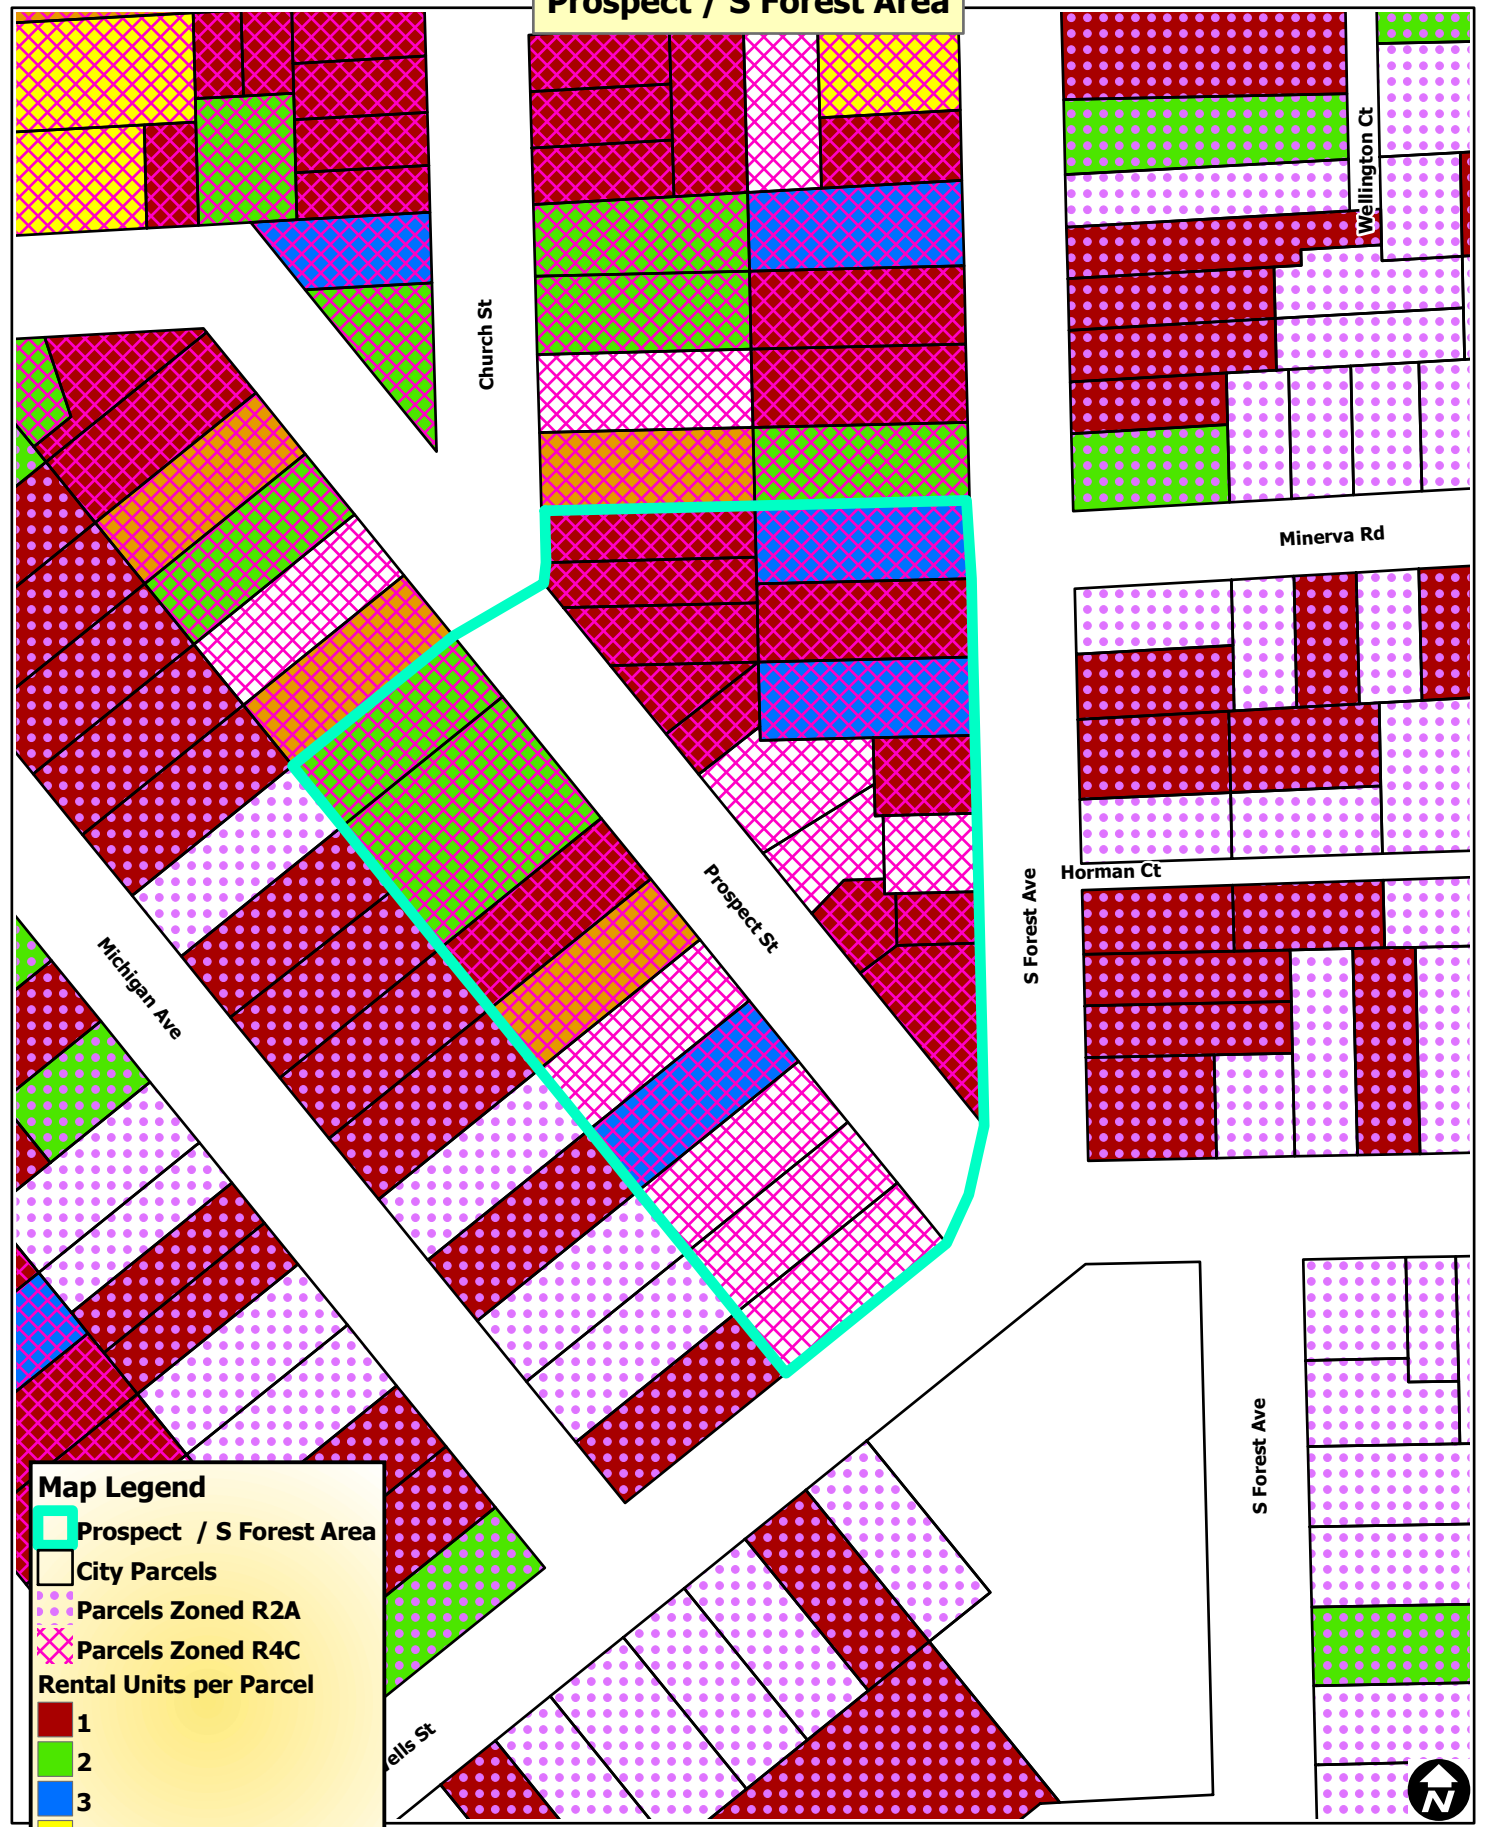

Prospect / S Forest Area

Map Legend

- Prospect / S Forest Area
- City Parcels
- Parcels Zoned R2A
- Parcels Zoned R4C

Rental Units per Parcel

- 1
- 2
- 3
- 4
- 5 - 10
- 11 or more