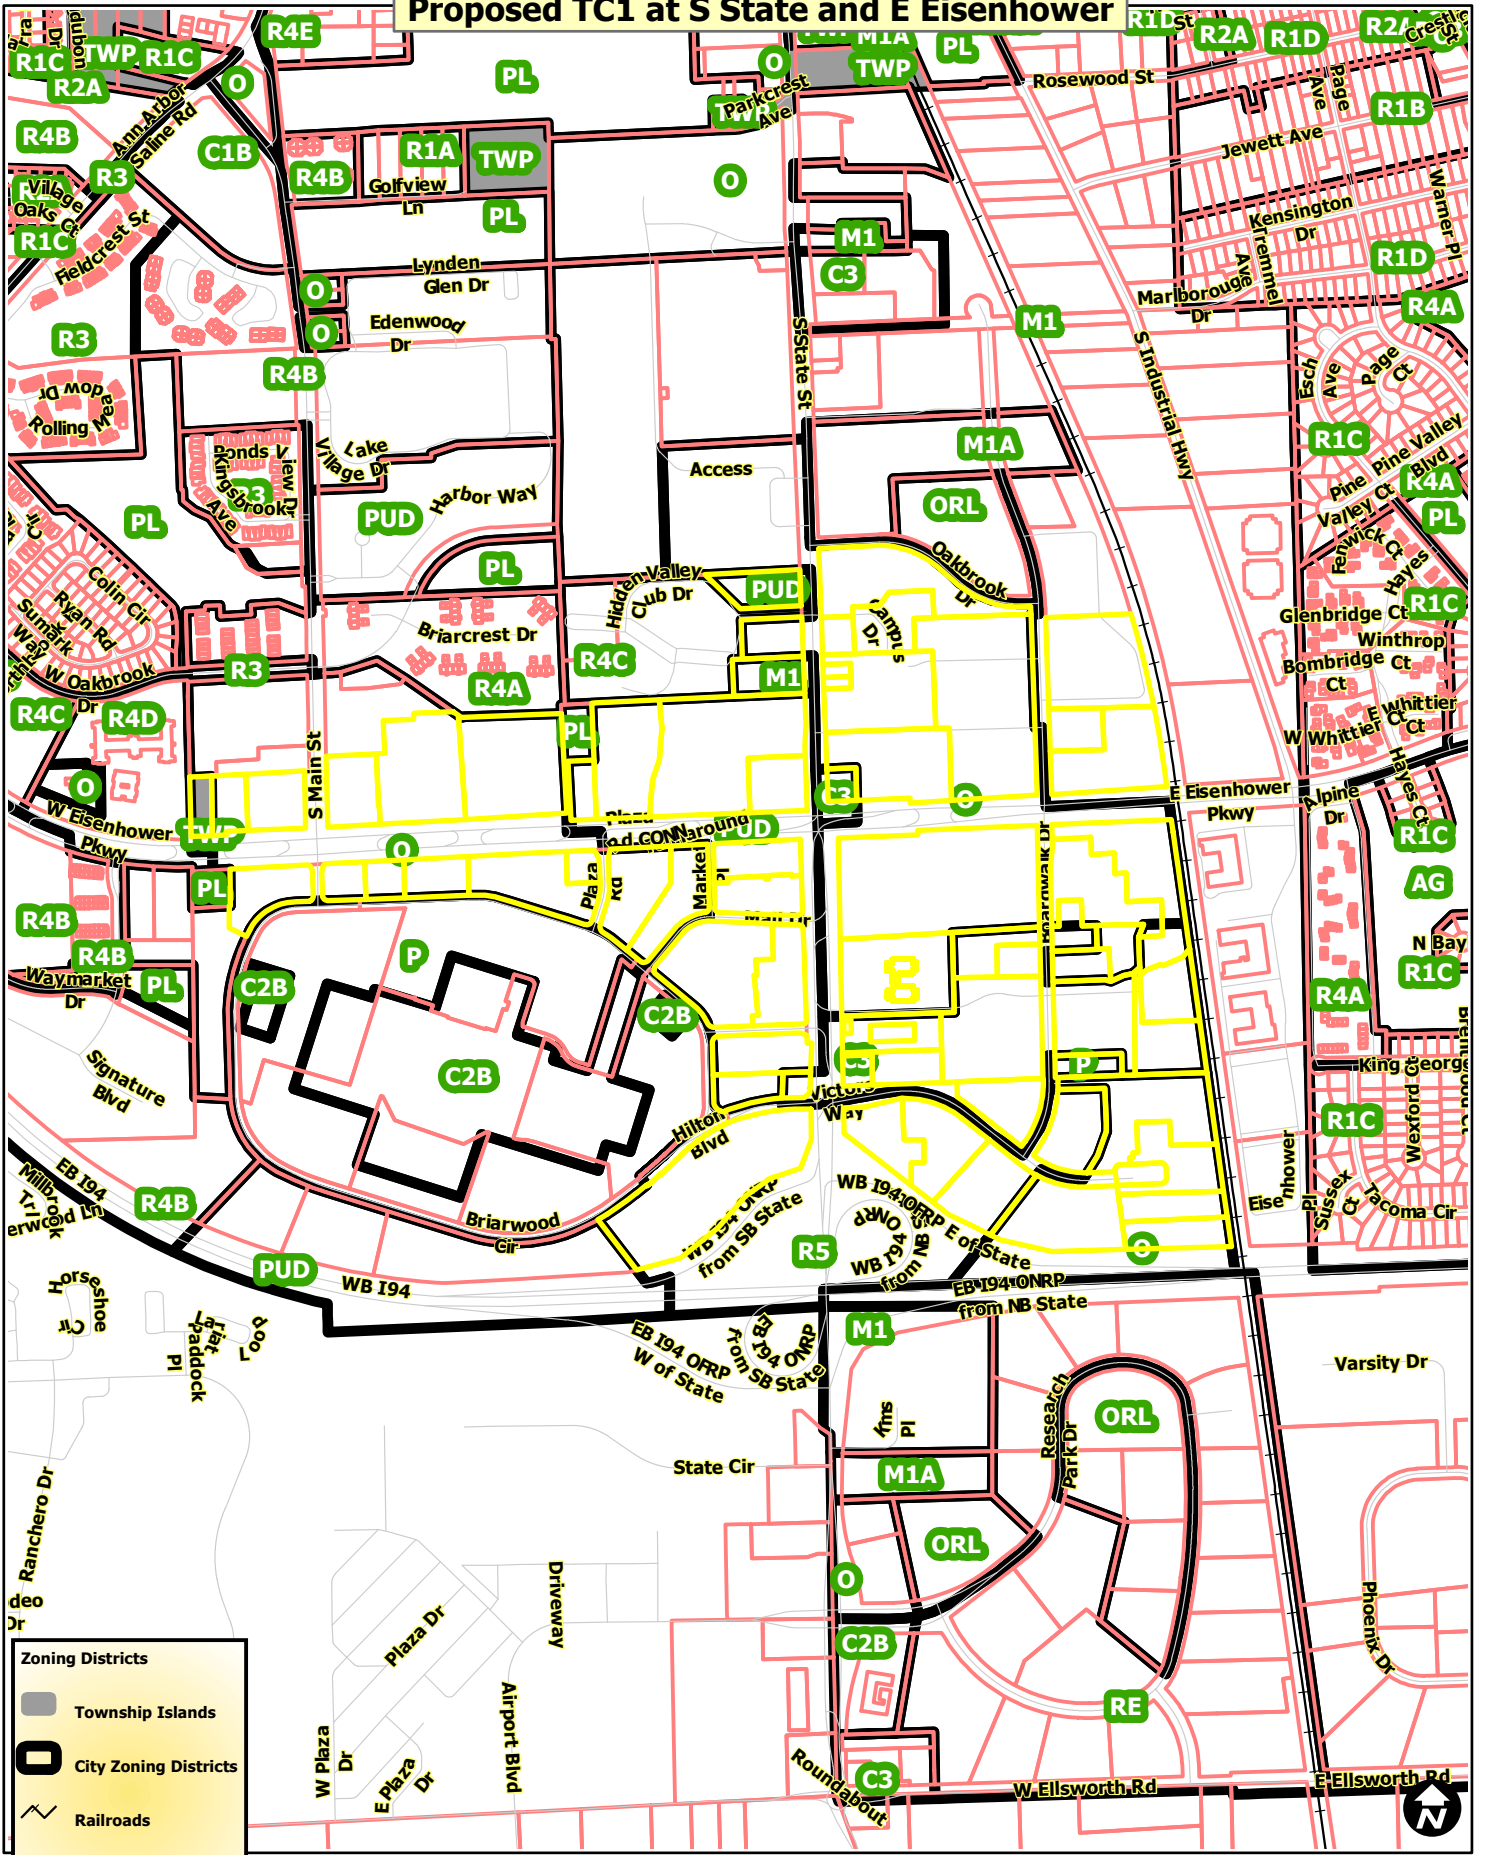

Proposed TC1 at S State and E Eisenhower

Zoning Districts

- Township Islands
- City Zoning Districts
- Railroads
- Huron River
- Tax Parcels

Map date: 9/27/2021
 Any aerial imagery is circa 2020 unless otherwise noted
 Terms of use: www.a2gov.org/terms