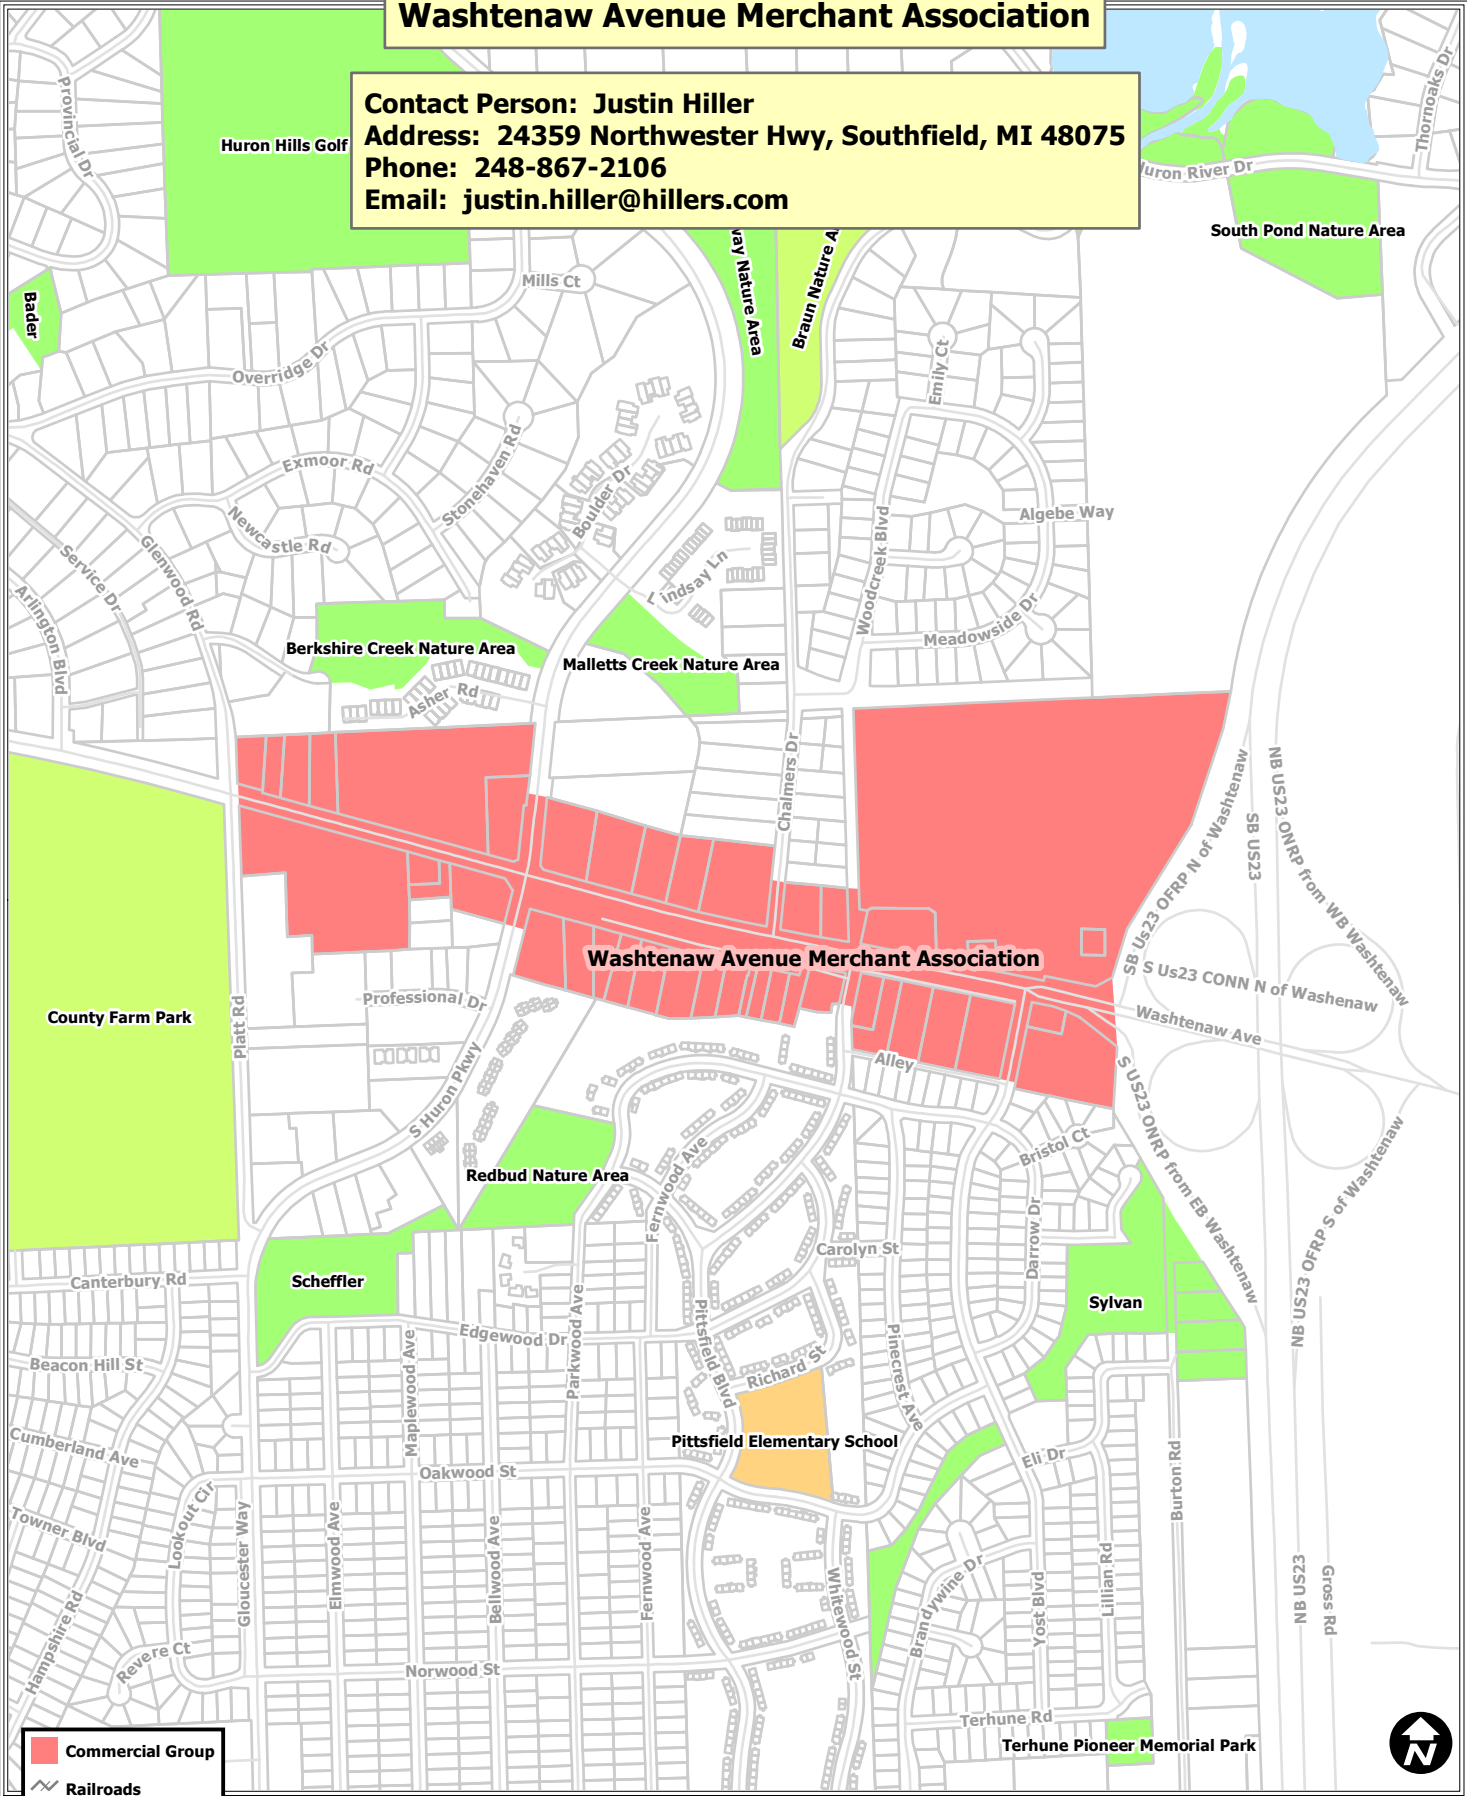

Washtenaw Avenue Merchant Association

Contact Person: Justin Hiller
Address: 24359 Northwester Hwy, Southfield, MI 48075
Phone: 248-867-2106
Email: justin.hiller@hillers.com

- Commercial Group
- Railroads
- Parks
- Schools
- Other Open Space
- Parcels
- Huron River