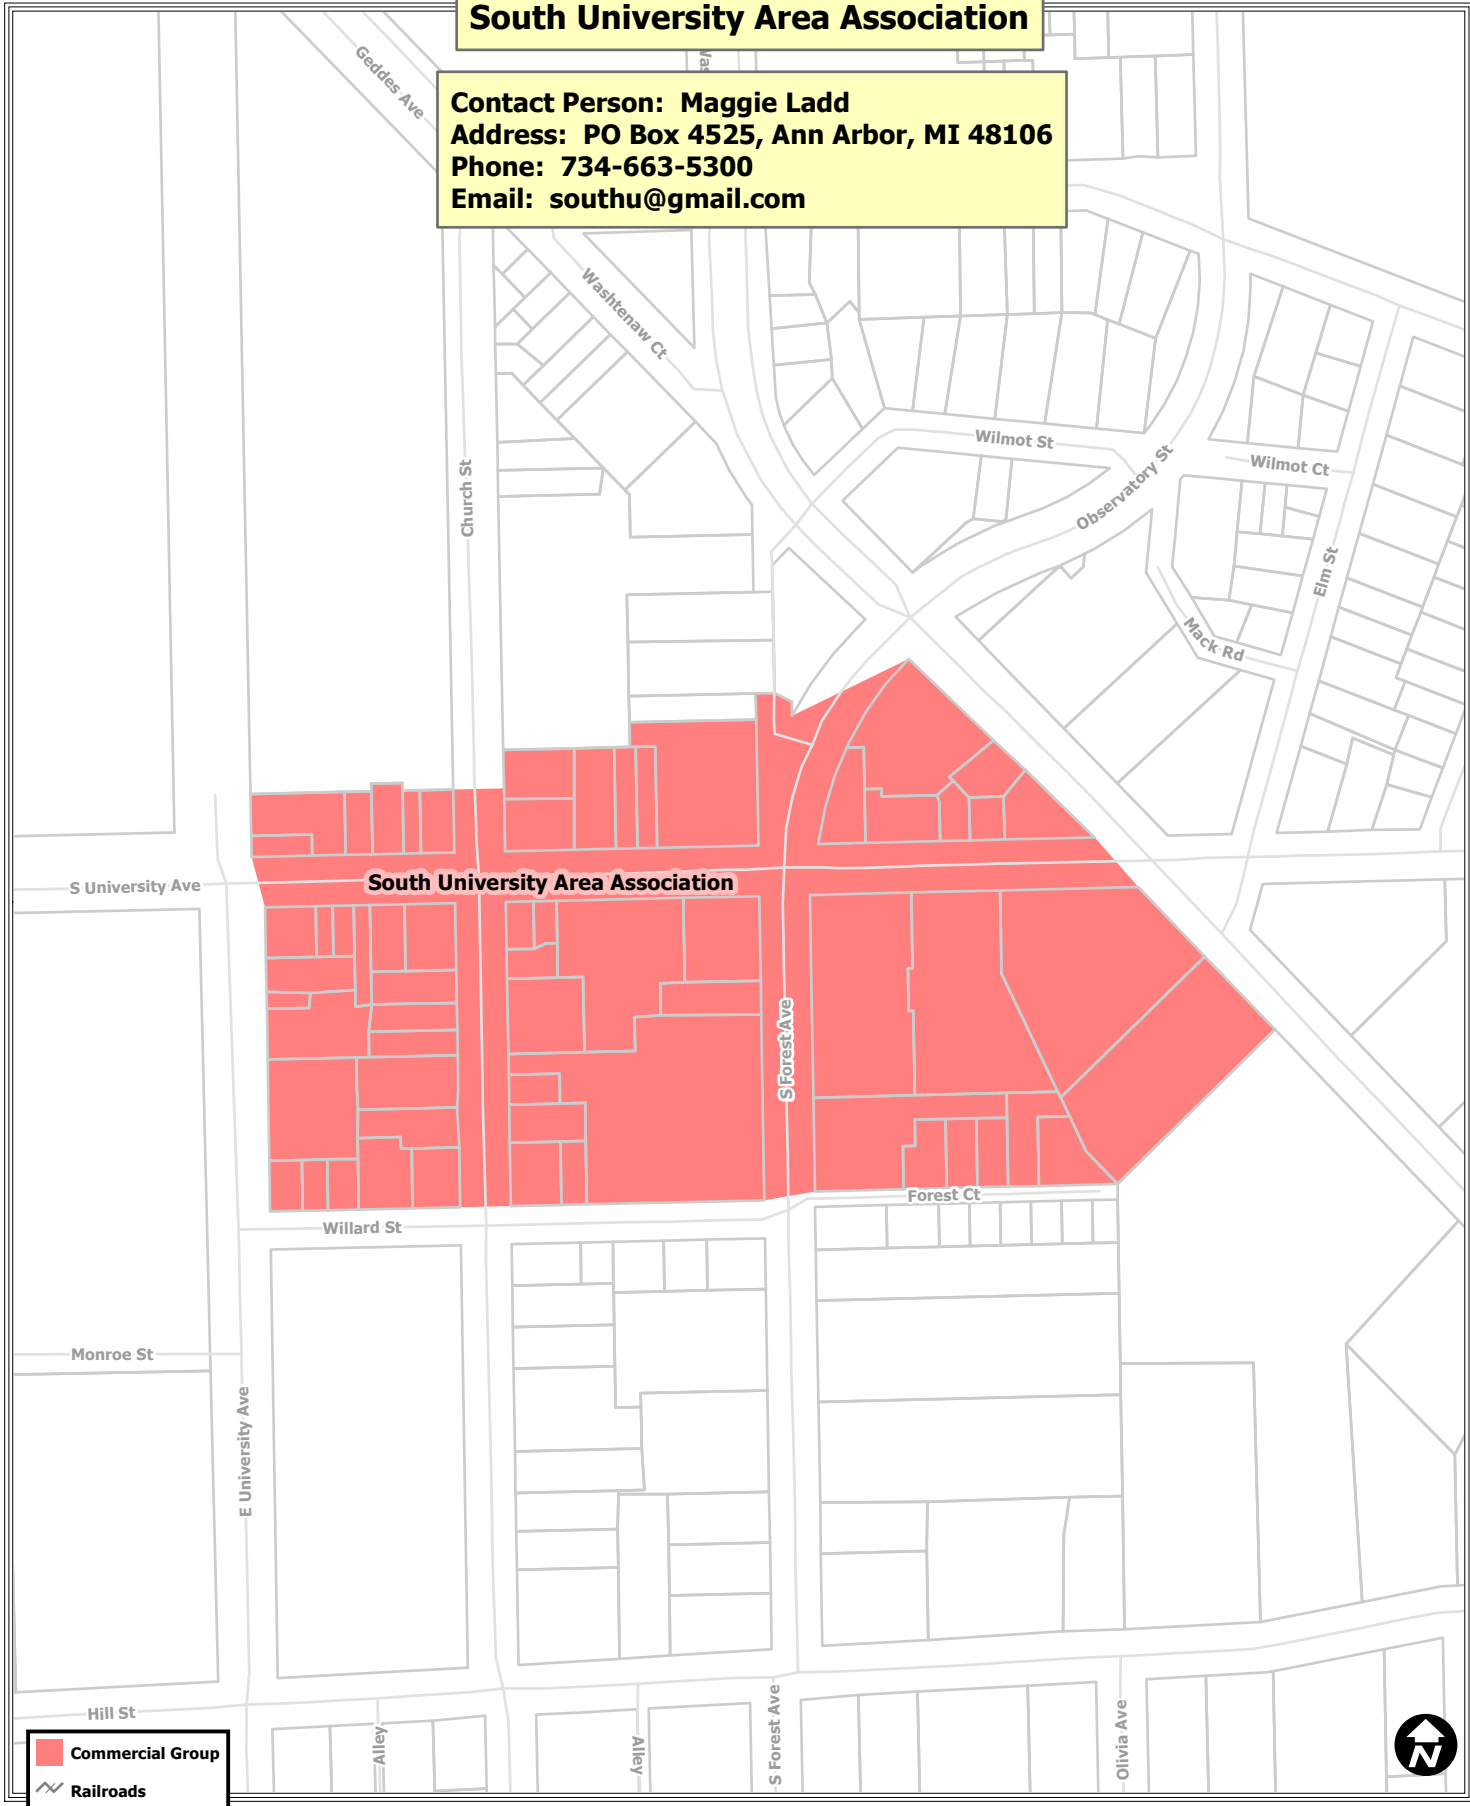

South University Area Association

Contact Person: Maggie Ladd
Address: PO Box 4525, Ann Arbor, MI 48106
Phone: 734-663-5300
Email: southu@gmail.com

- Commercial Group
- Railroads
- Parks
- Schools
- Other Open Space
- Parcels
- Huron River

Map date 5/29/2015
Any aerial imagery is circa 2012 unless otherwise noted
Terms of use: www.a2gov.org/terms