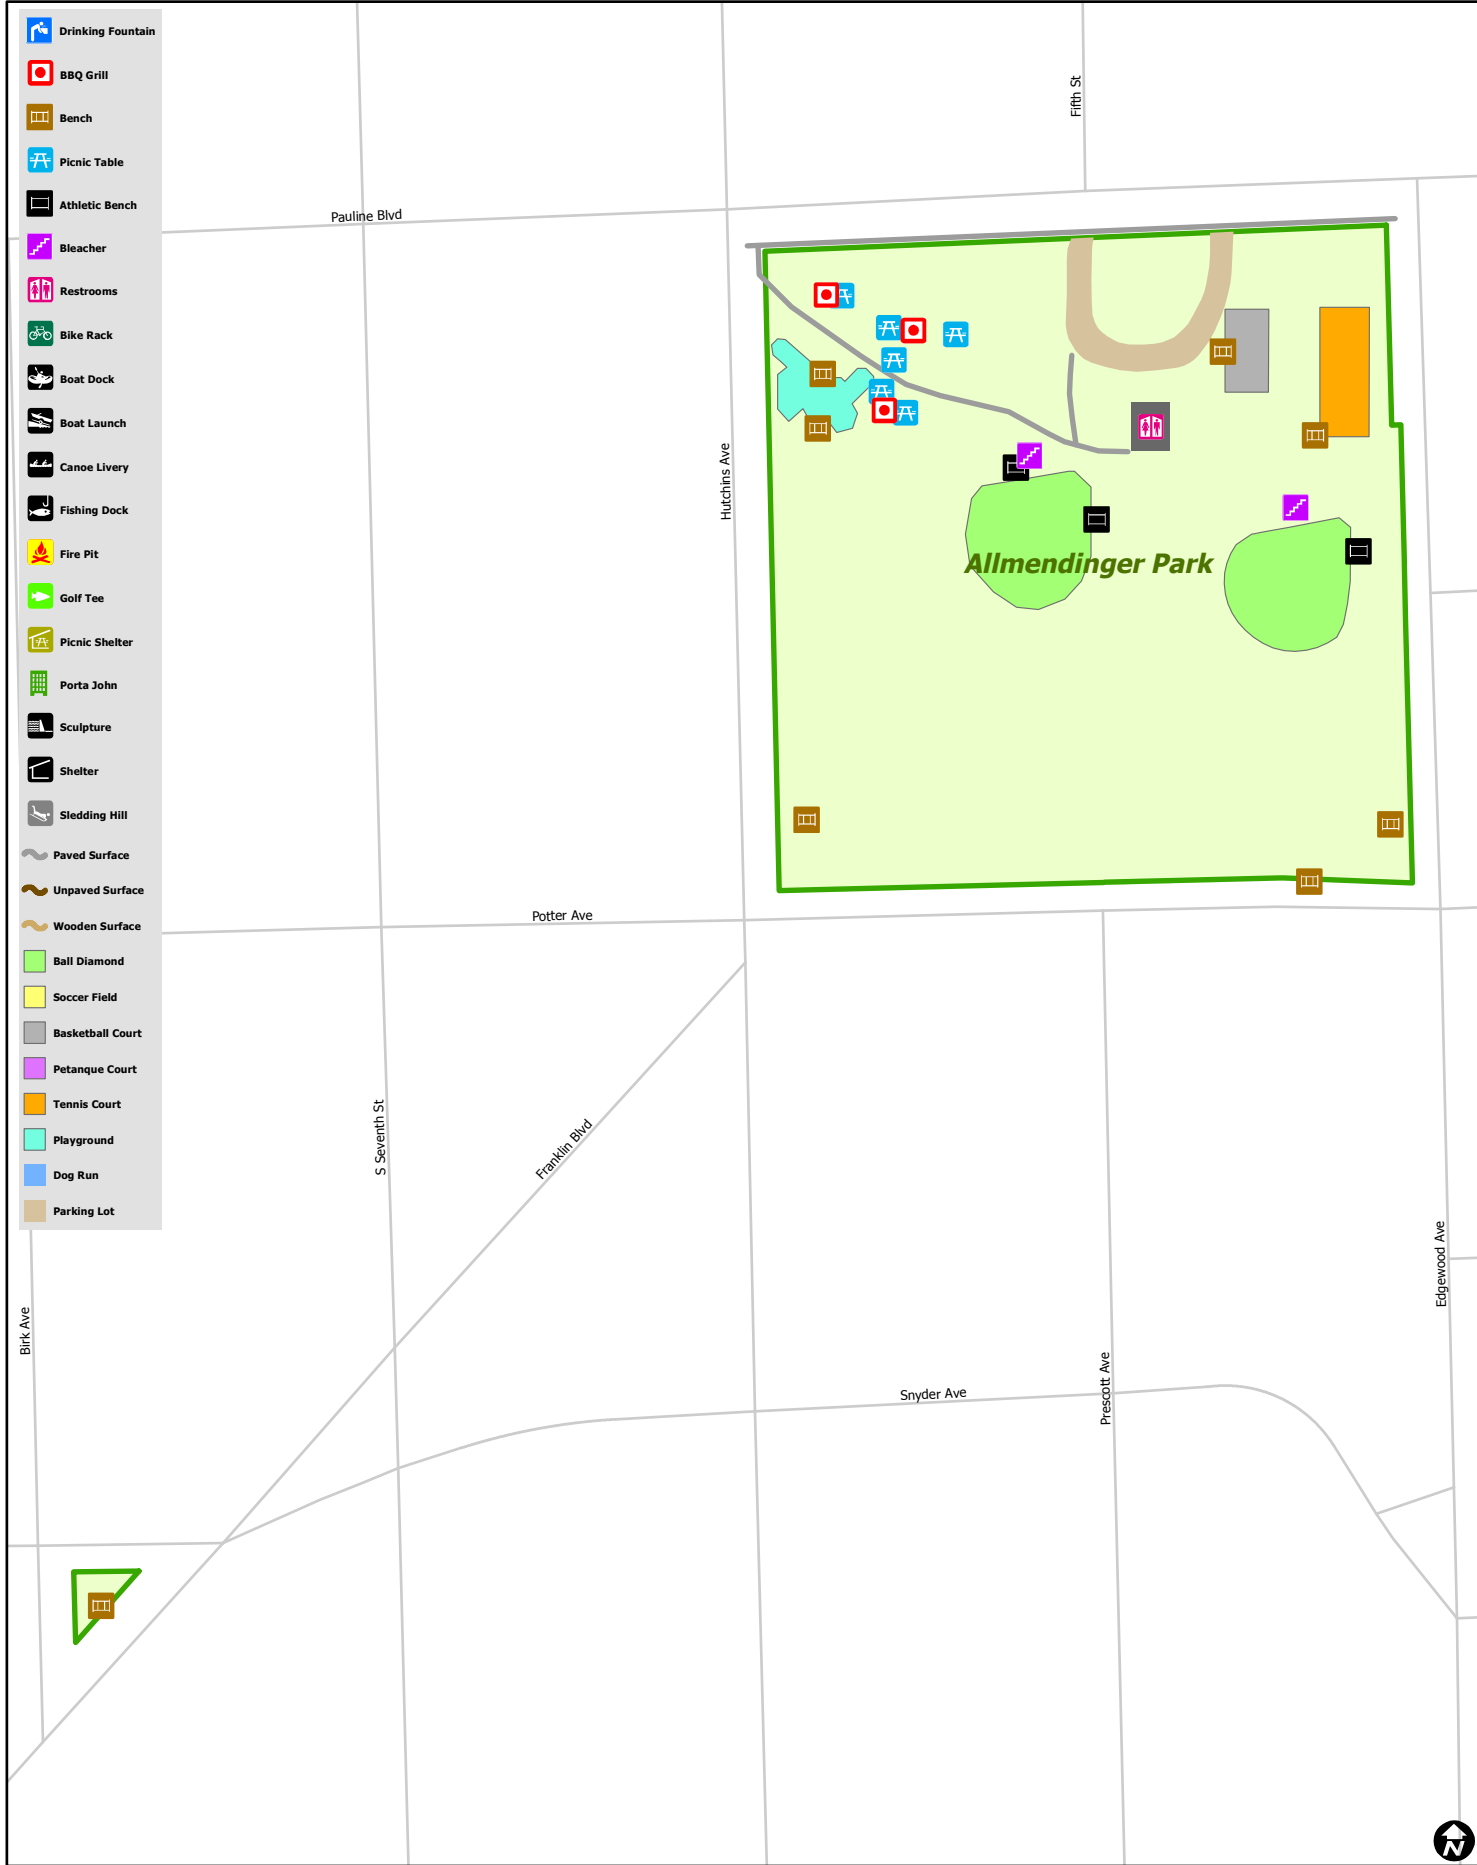

# Allmendinger Park

- Drinking Fountain
- BBQ Grill
- Bench
- Picnic Table
- Athletic Bench
- Bleacher
- Restrooms
- Bike Rack
- Boat Dock
- Boat Launch
- Canoe Livery
- Fishing Dock
- Fire Pit
- Golf Tee
- Picnic Shelter
- Porta John
- Sculpture
- Shelter
- Stedding Hill
- Paved Surface
- Unpaved Surface
- Wooden Surface
- Ball Diamond
- Soccer Field
- Basketball Court
- Petanque Court
- Tennis Court
- Playground
- Dog Run
- Parking Lot

Map date 10/6/2017  
Any aerial imagery is circa 2015 unless otherwise noted  
Terms of use: [www.a2gov.org/terms](http://www.a2gov.org/terms)