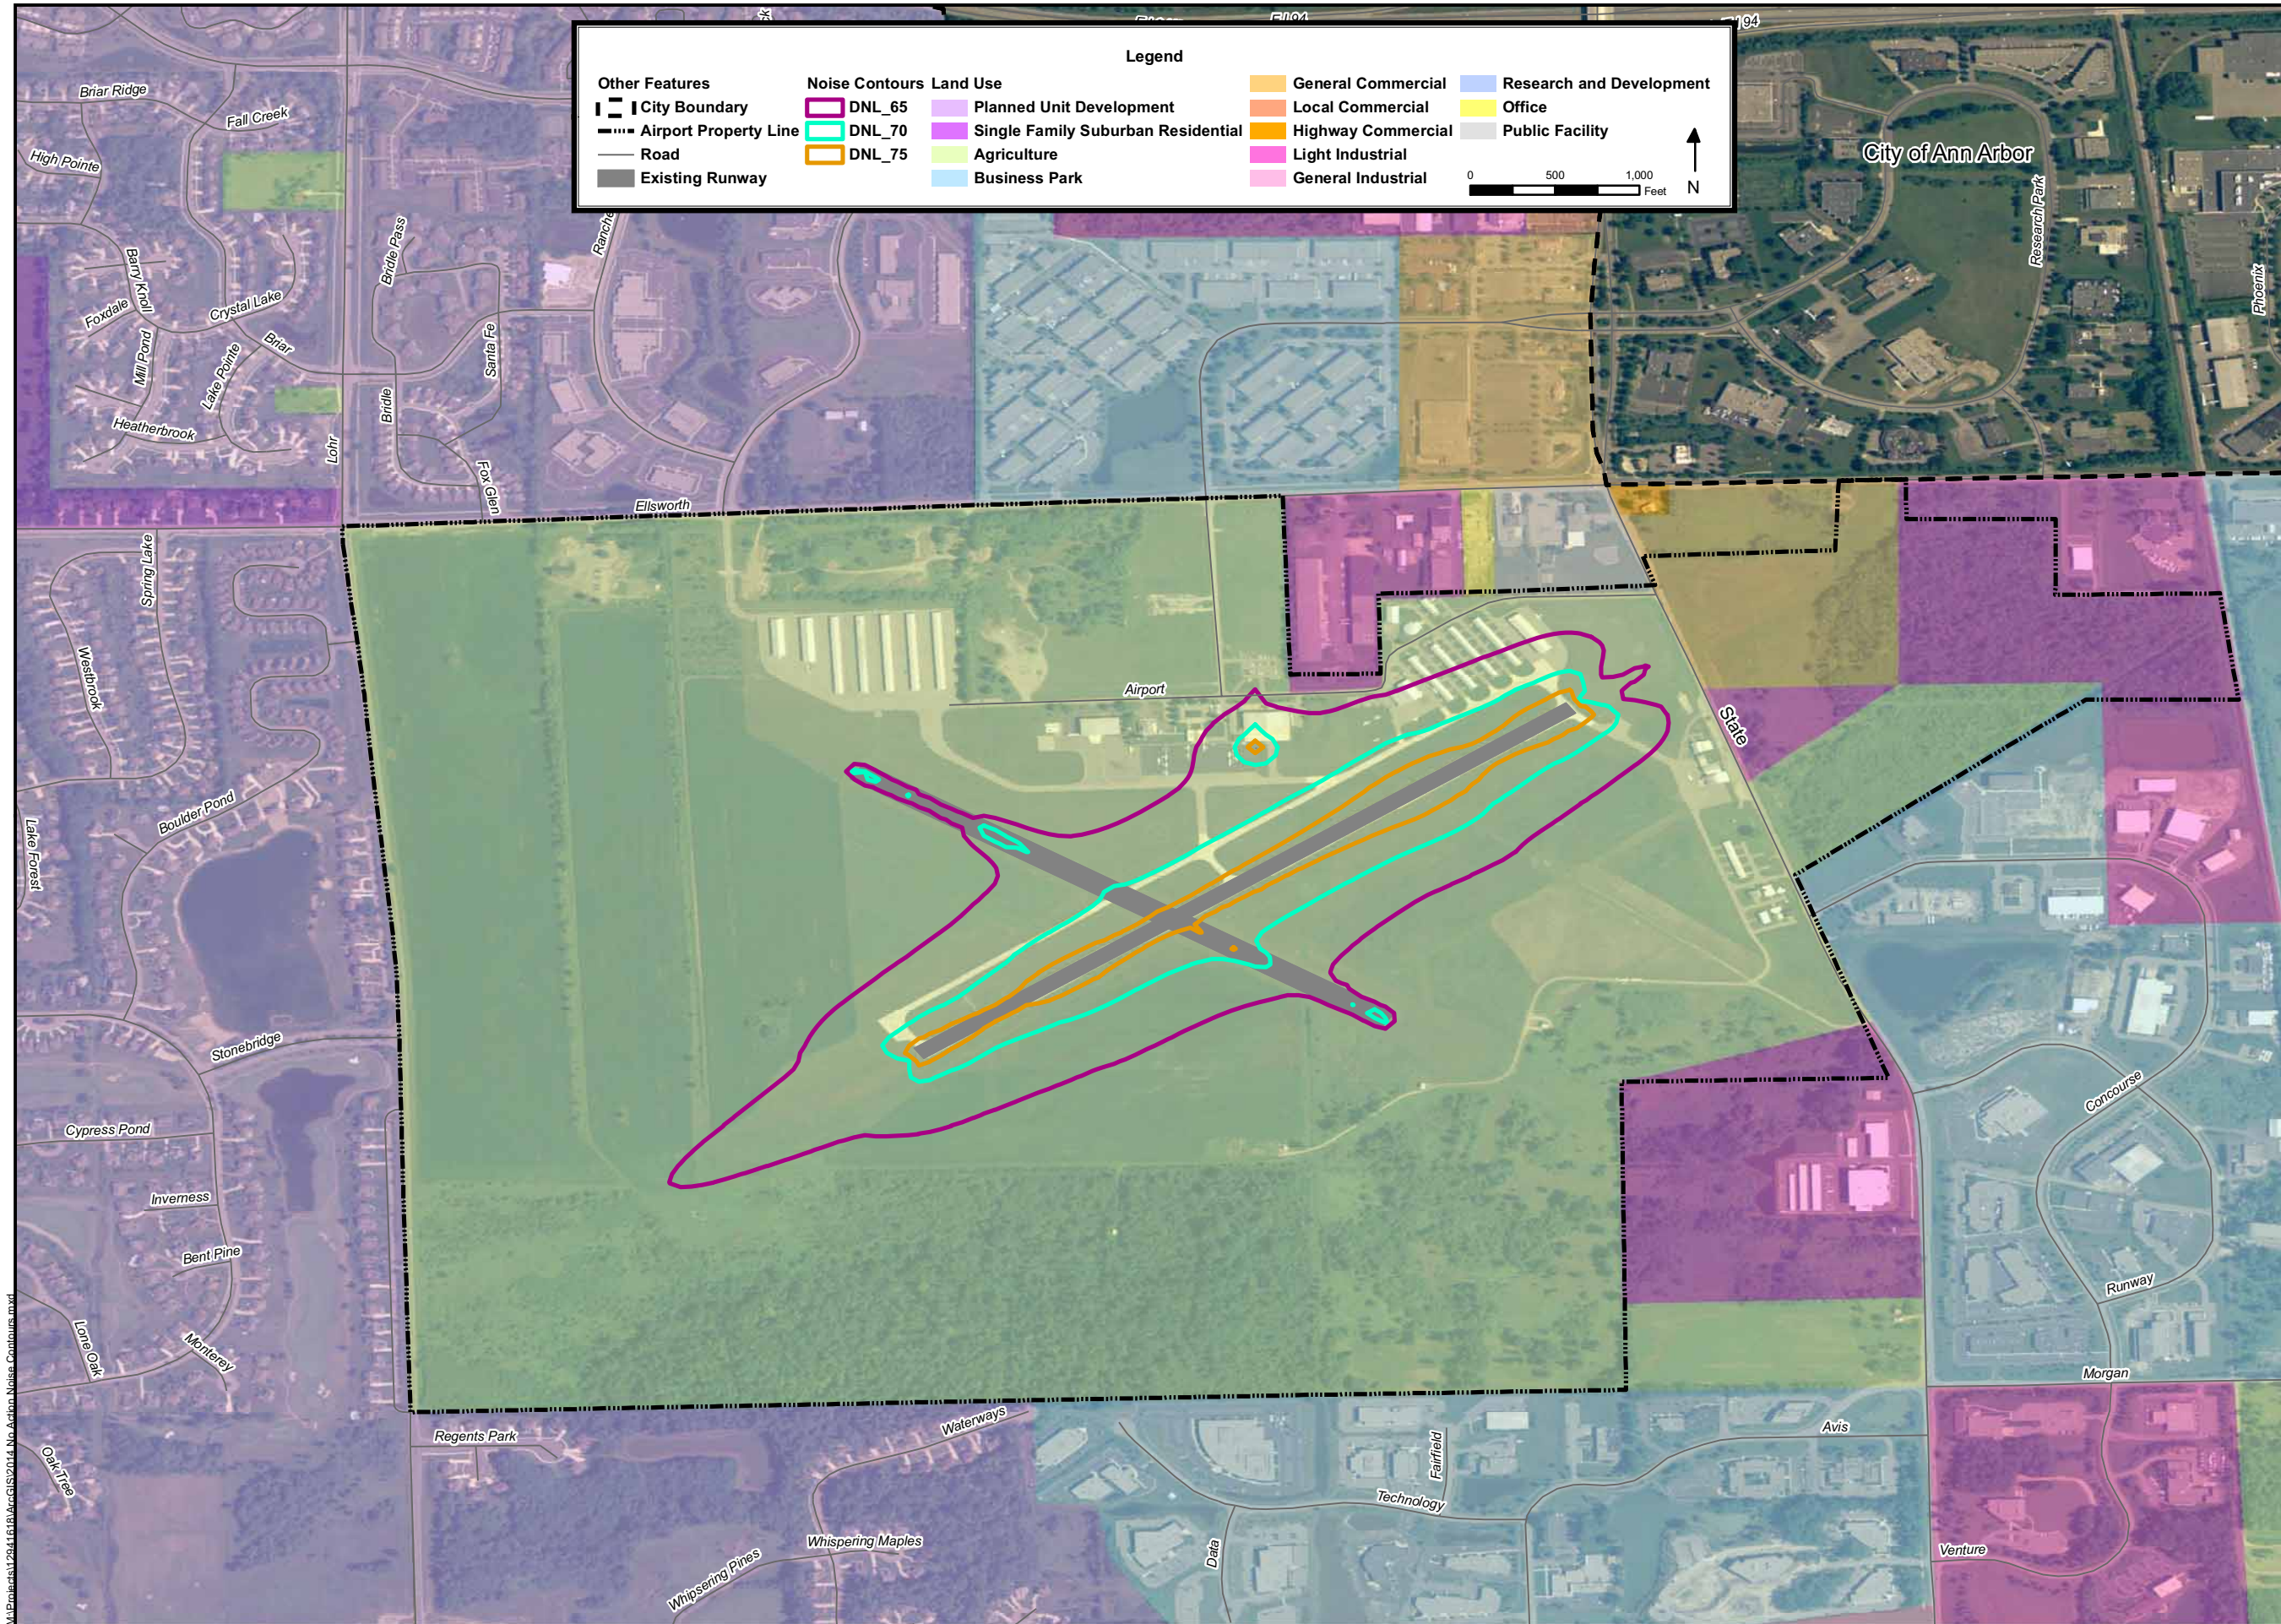

M:\Projects\1294\_1618\ArcGIS\2007\_Existing Noise Contours.mxd

Ann Arbor Municipal Airport  
2009 Existing Noise Contour Map

Figure  
N-1

M:\Projects\12014\6181\ArcGIS\2014\_Noise\Action\_Noise\_Contours.mxd

Ann Arbor Municipal Airport  
2014 Build Noise Contour Map

Figure  
N-3

M:\Projects\12041461\AccGIS\2014\_NoAction\_NoiseContours.mxd

Ann Arbor Municipal Airport  
2014 No Action Noise Contour Map

Figure N-2