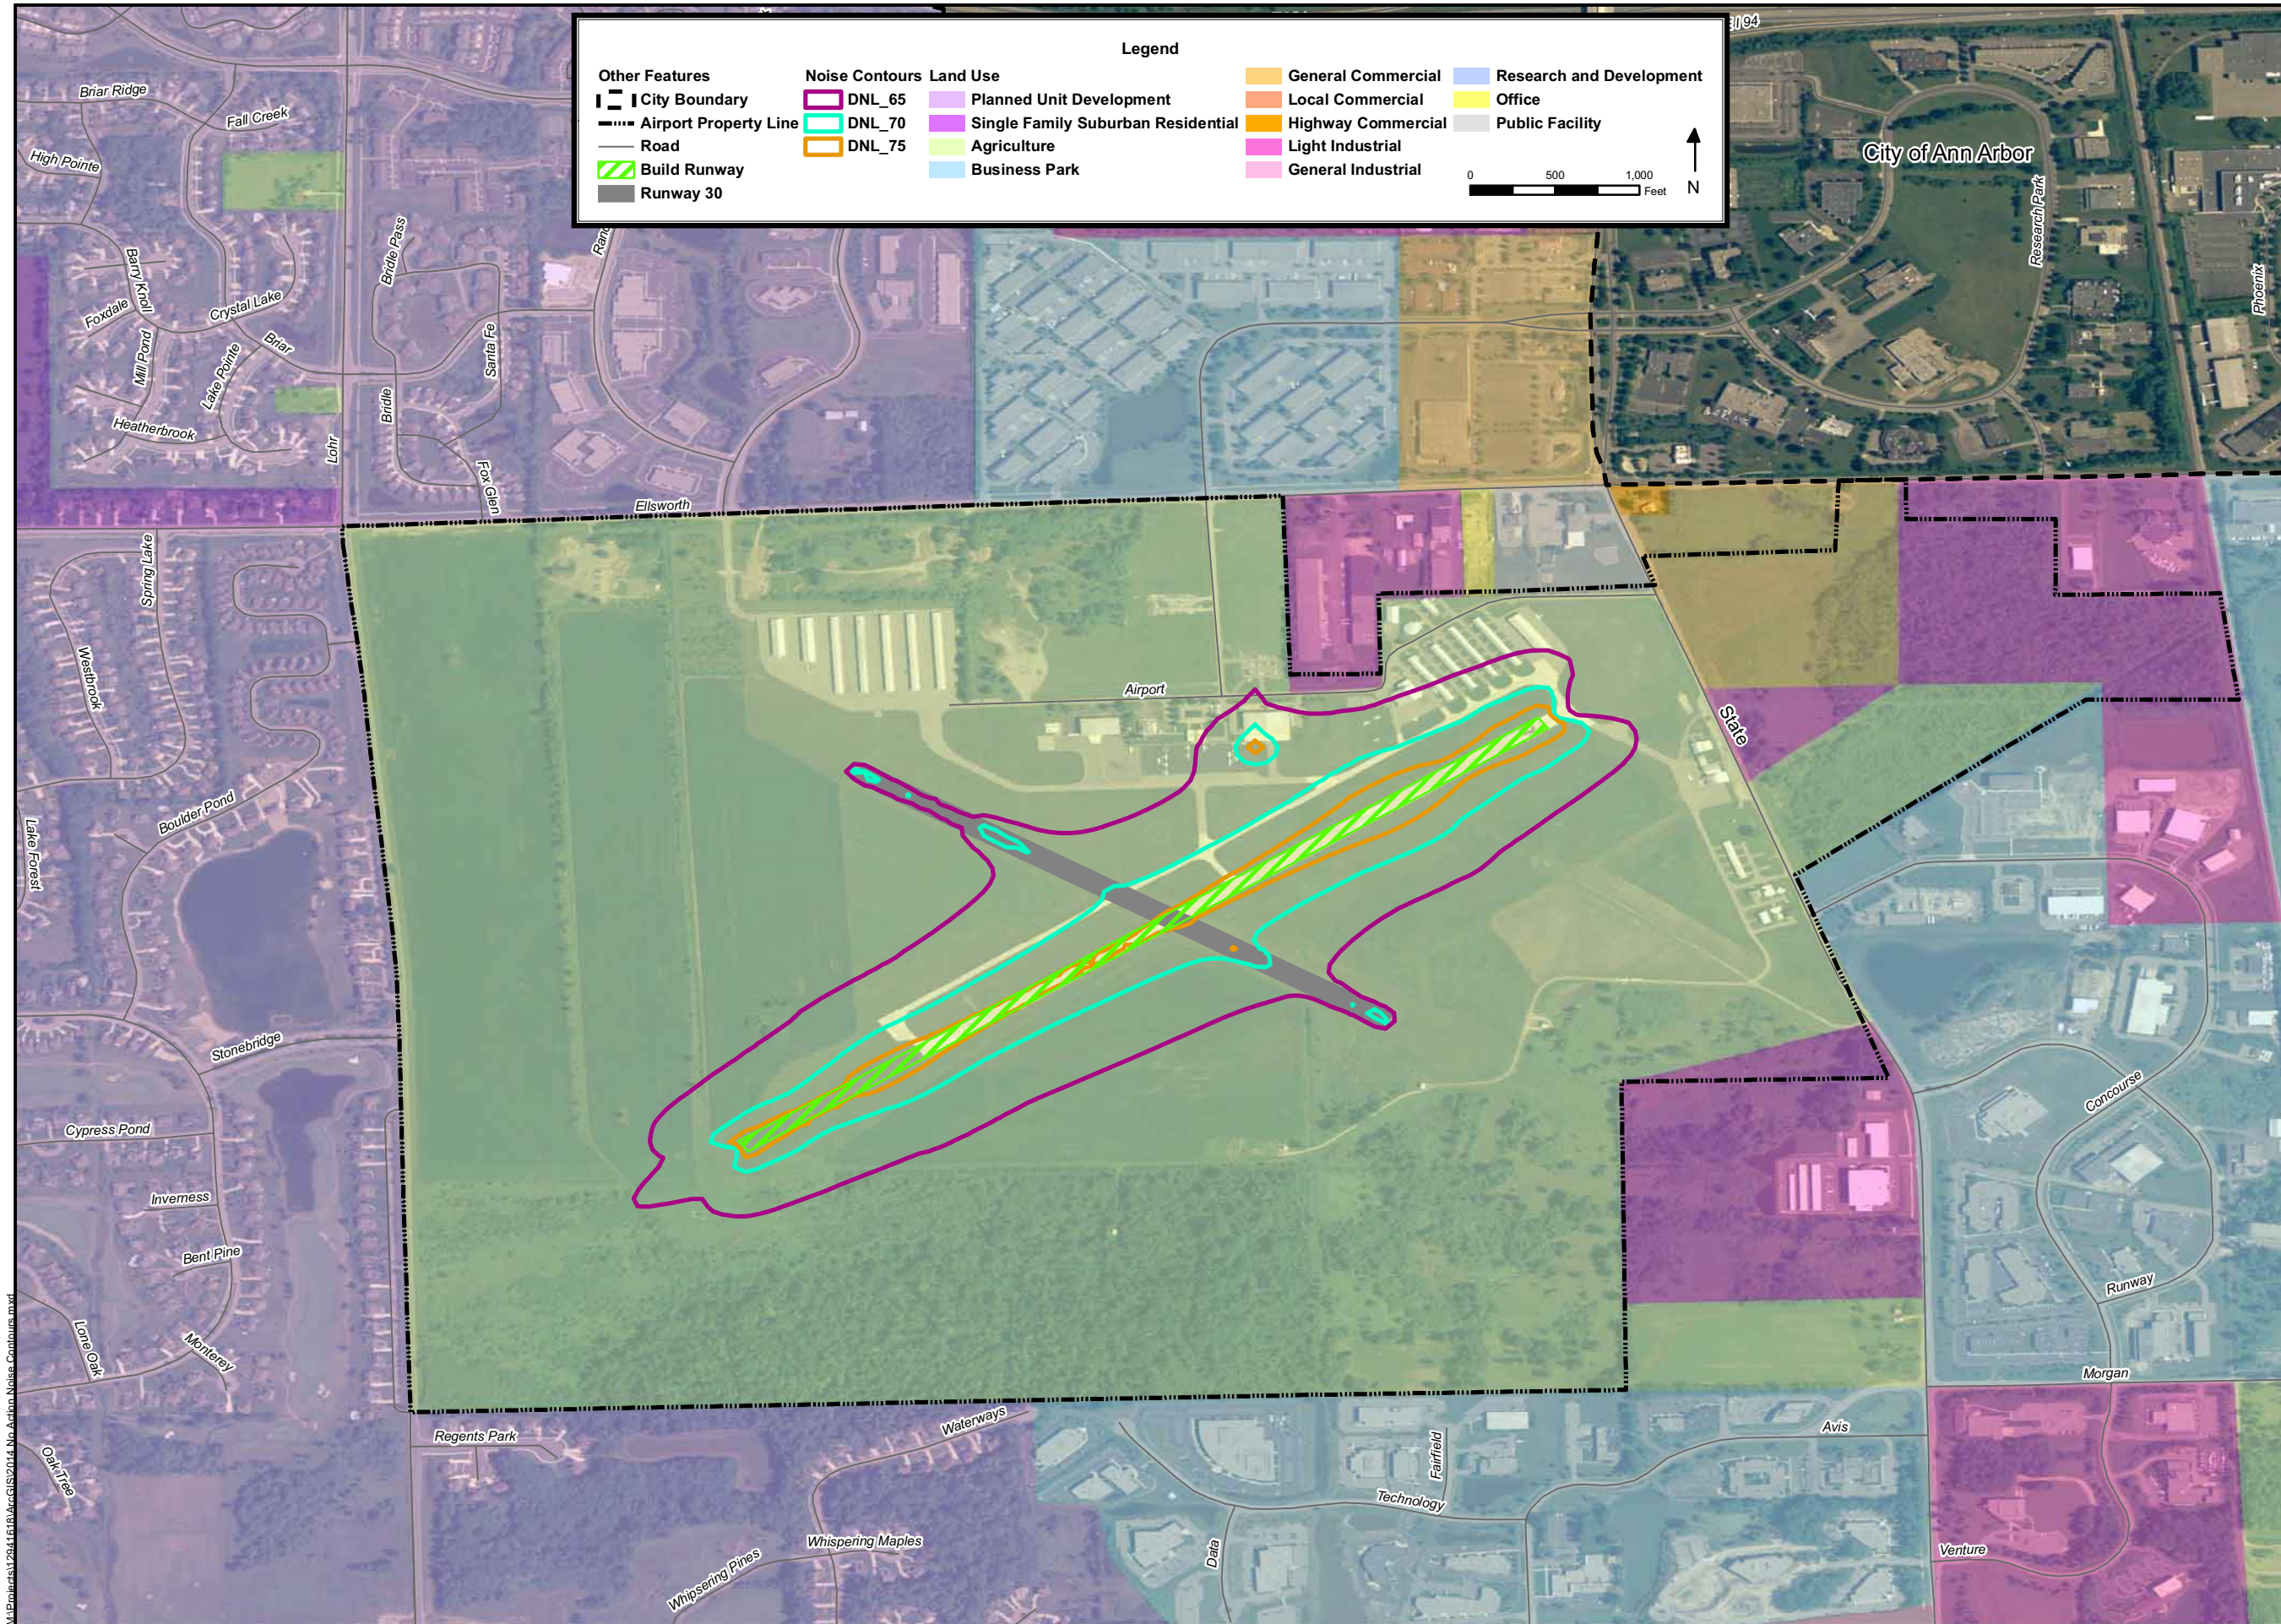

M:\Projects\1294\_1618\ArcGIS\2007\_Existing Noise Contours.mxd

Ann Arbor Municipal Airport  
2009 Existing Noise Contour Map

Figure  
N-1

M:\Projects\12014\6181\ArcGIS\2014\_Noise\Action\_Noise\_Contours.mxd

Ann Arbor Municipal Airport  
2014 Build Noise Contour Map

Figure  
N-3

M:\Projects\12041461\AccGIS\2014\_NoAction\_NoiseContours.mxd

Ann Arbor Municipal Airport  
2014 No Action Noise Contour Map

Figure N-2