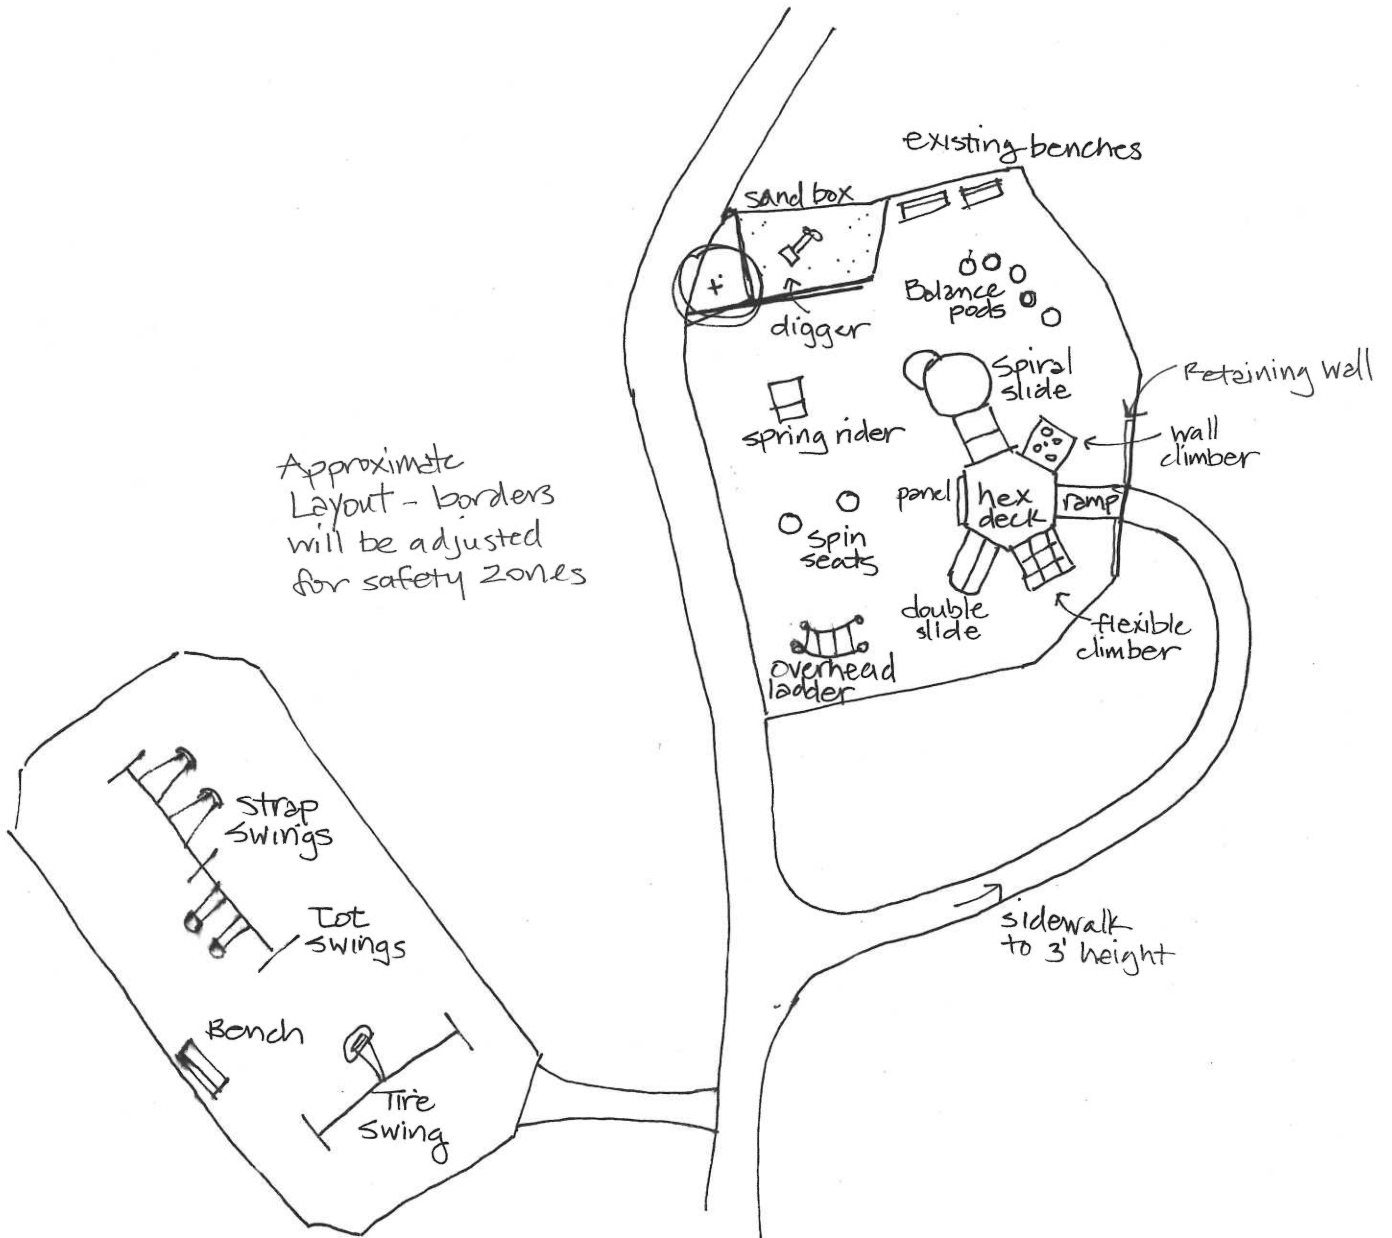

Approximate
Layout - borders
will be adjusted
for safety zones

BURR OAK PARK

scale: 1" = 20'