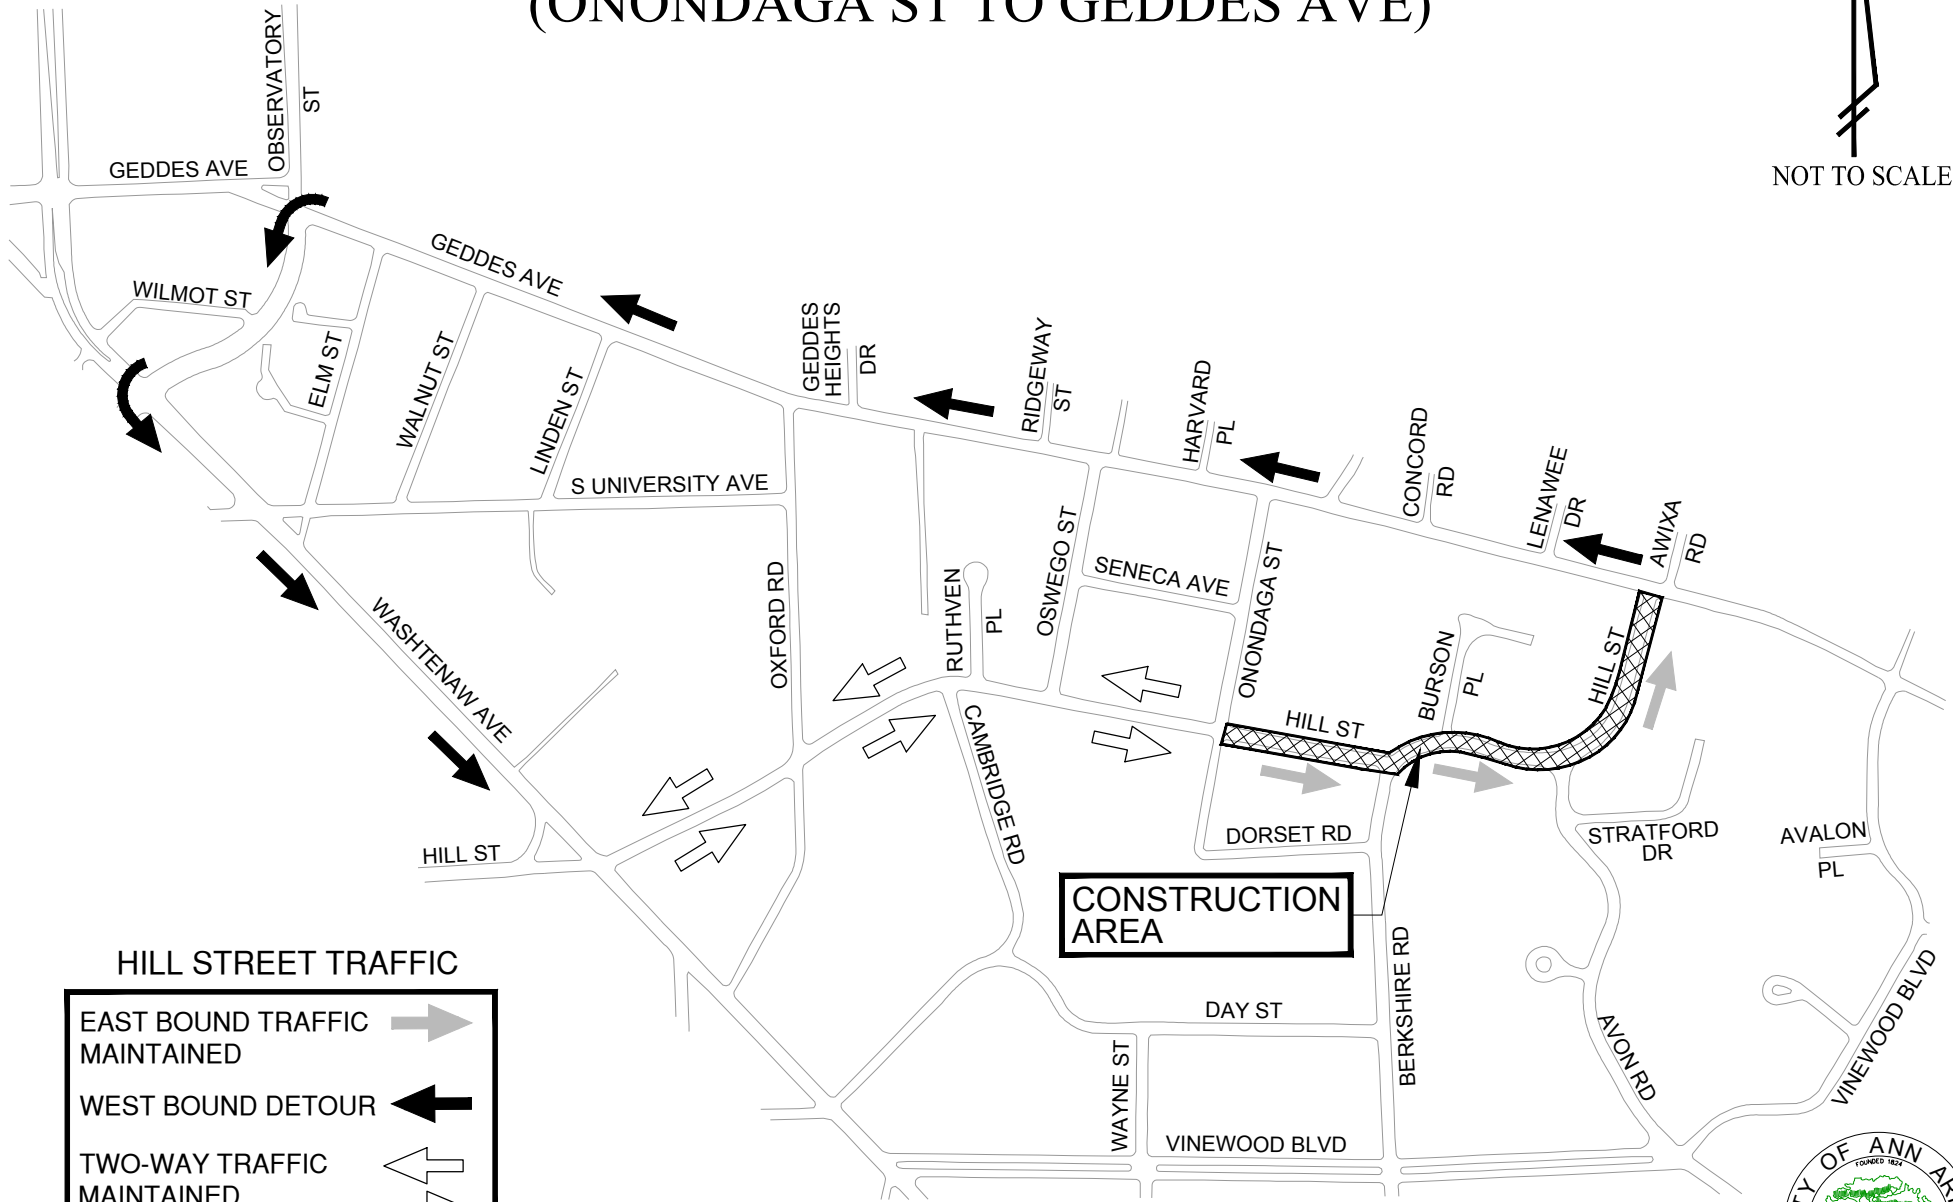

TEMPORARY TRAFFIC CONTROL PLAN HILL STREET (ONONDAGA ST TO GEDDES AVE)

HILL STREET TRAFFIC

- EAST BOUND TRAFFIC MAINTAINED
- WEST BOUND DETOUR
- TWO-WAY TRAFFIC MAINTAINED