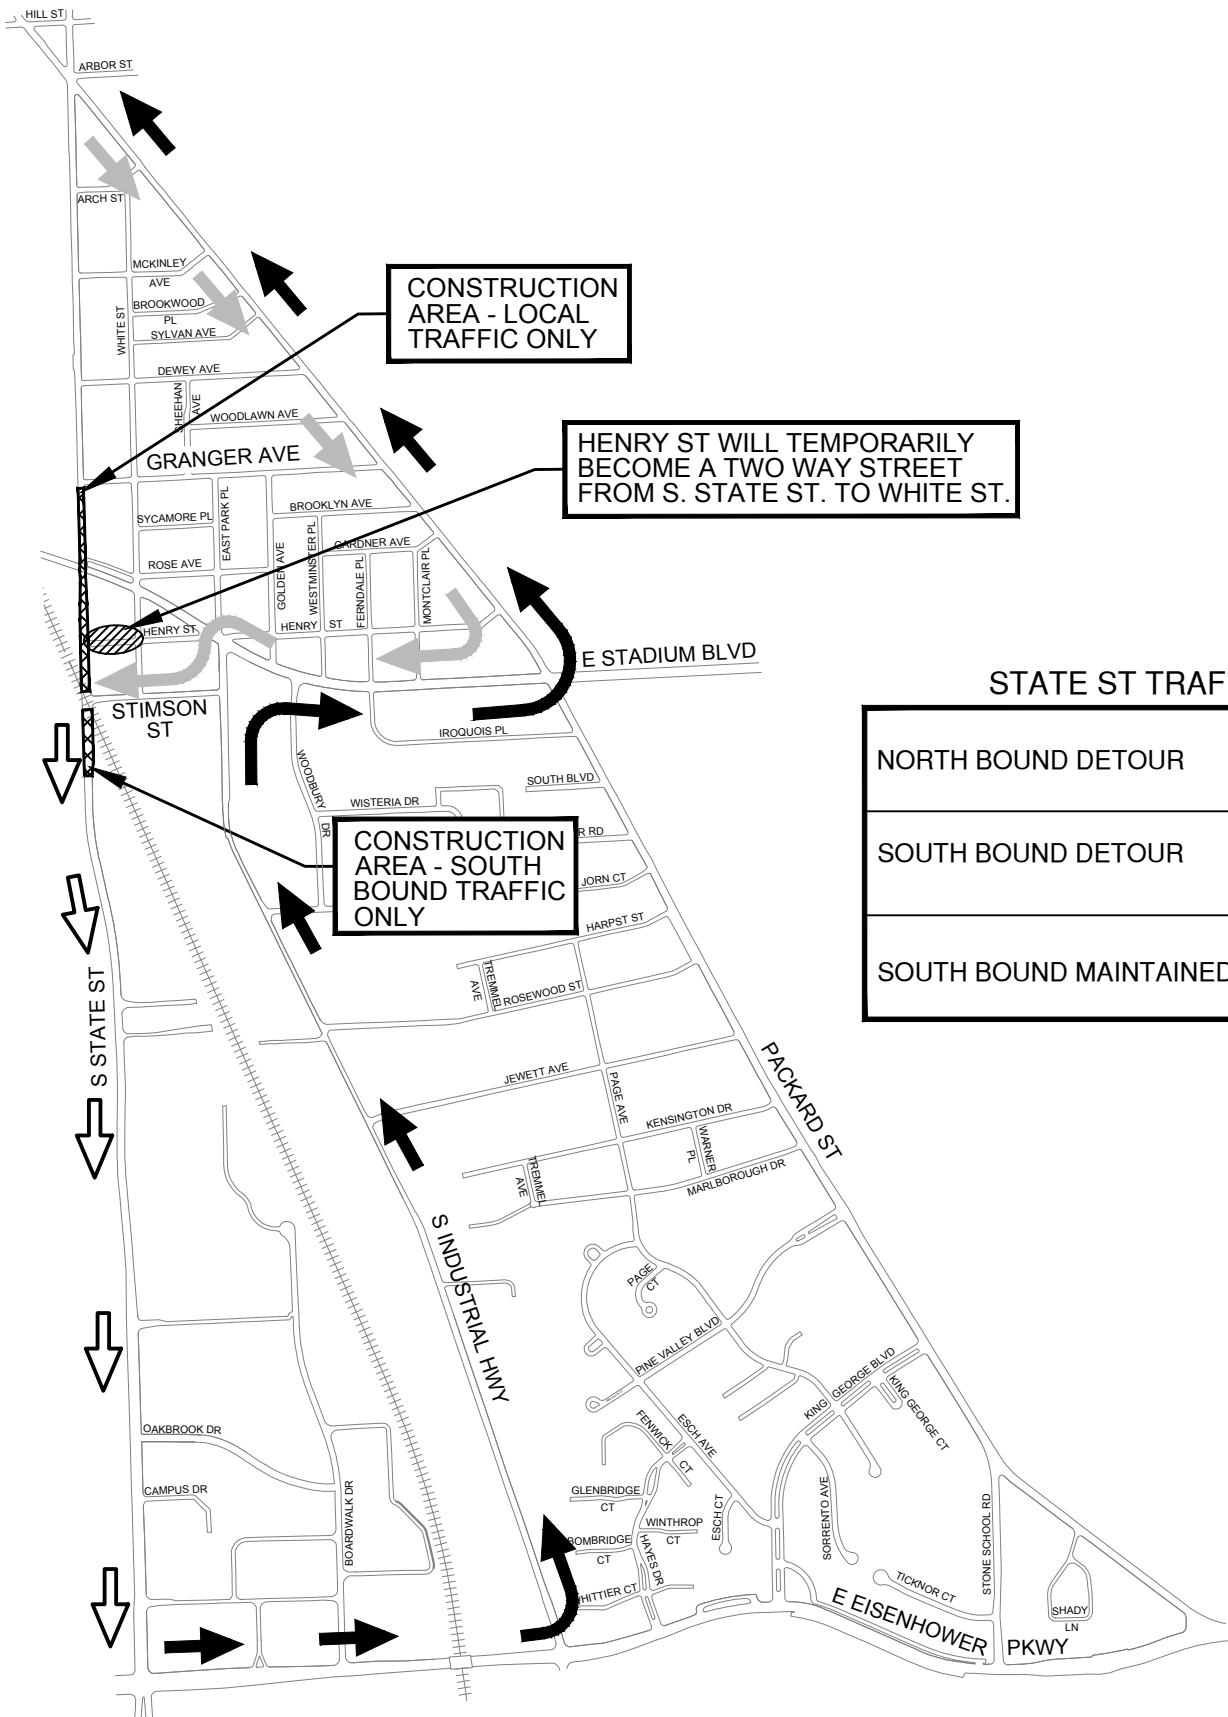

STATE STREET TEMPORARY DETOUR ROUTE

STATE ST TRAFFIC	
NORTH BOUND DETOUR	↑
SOUTH BOUND DETOUR	↓
SOUTH BOUND MAINTAINED	↓