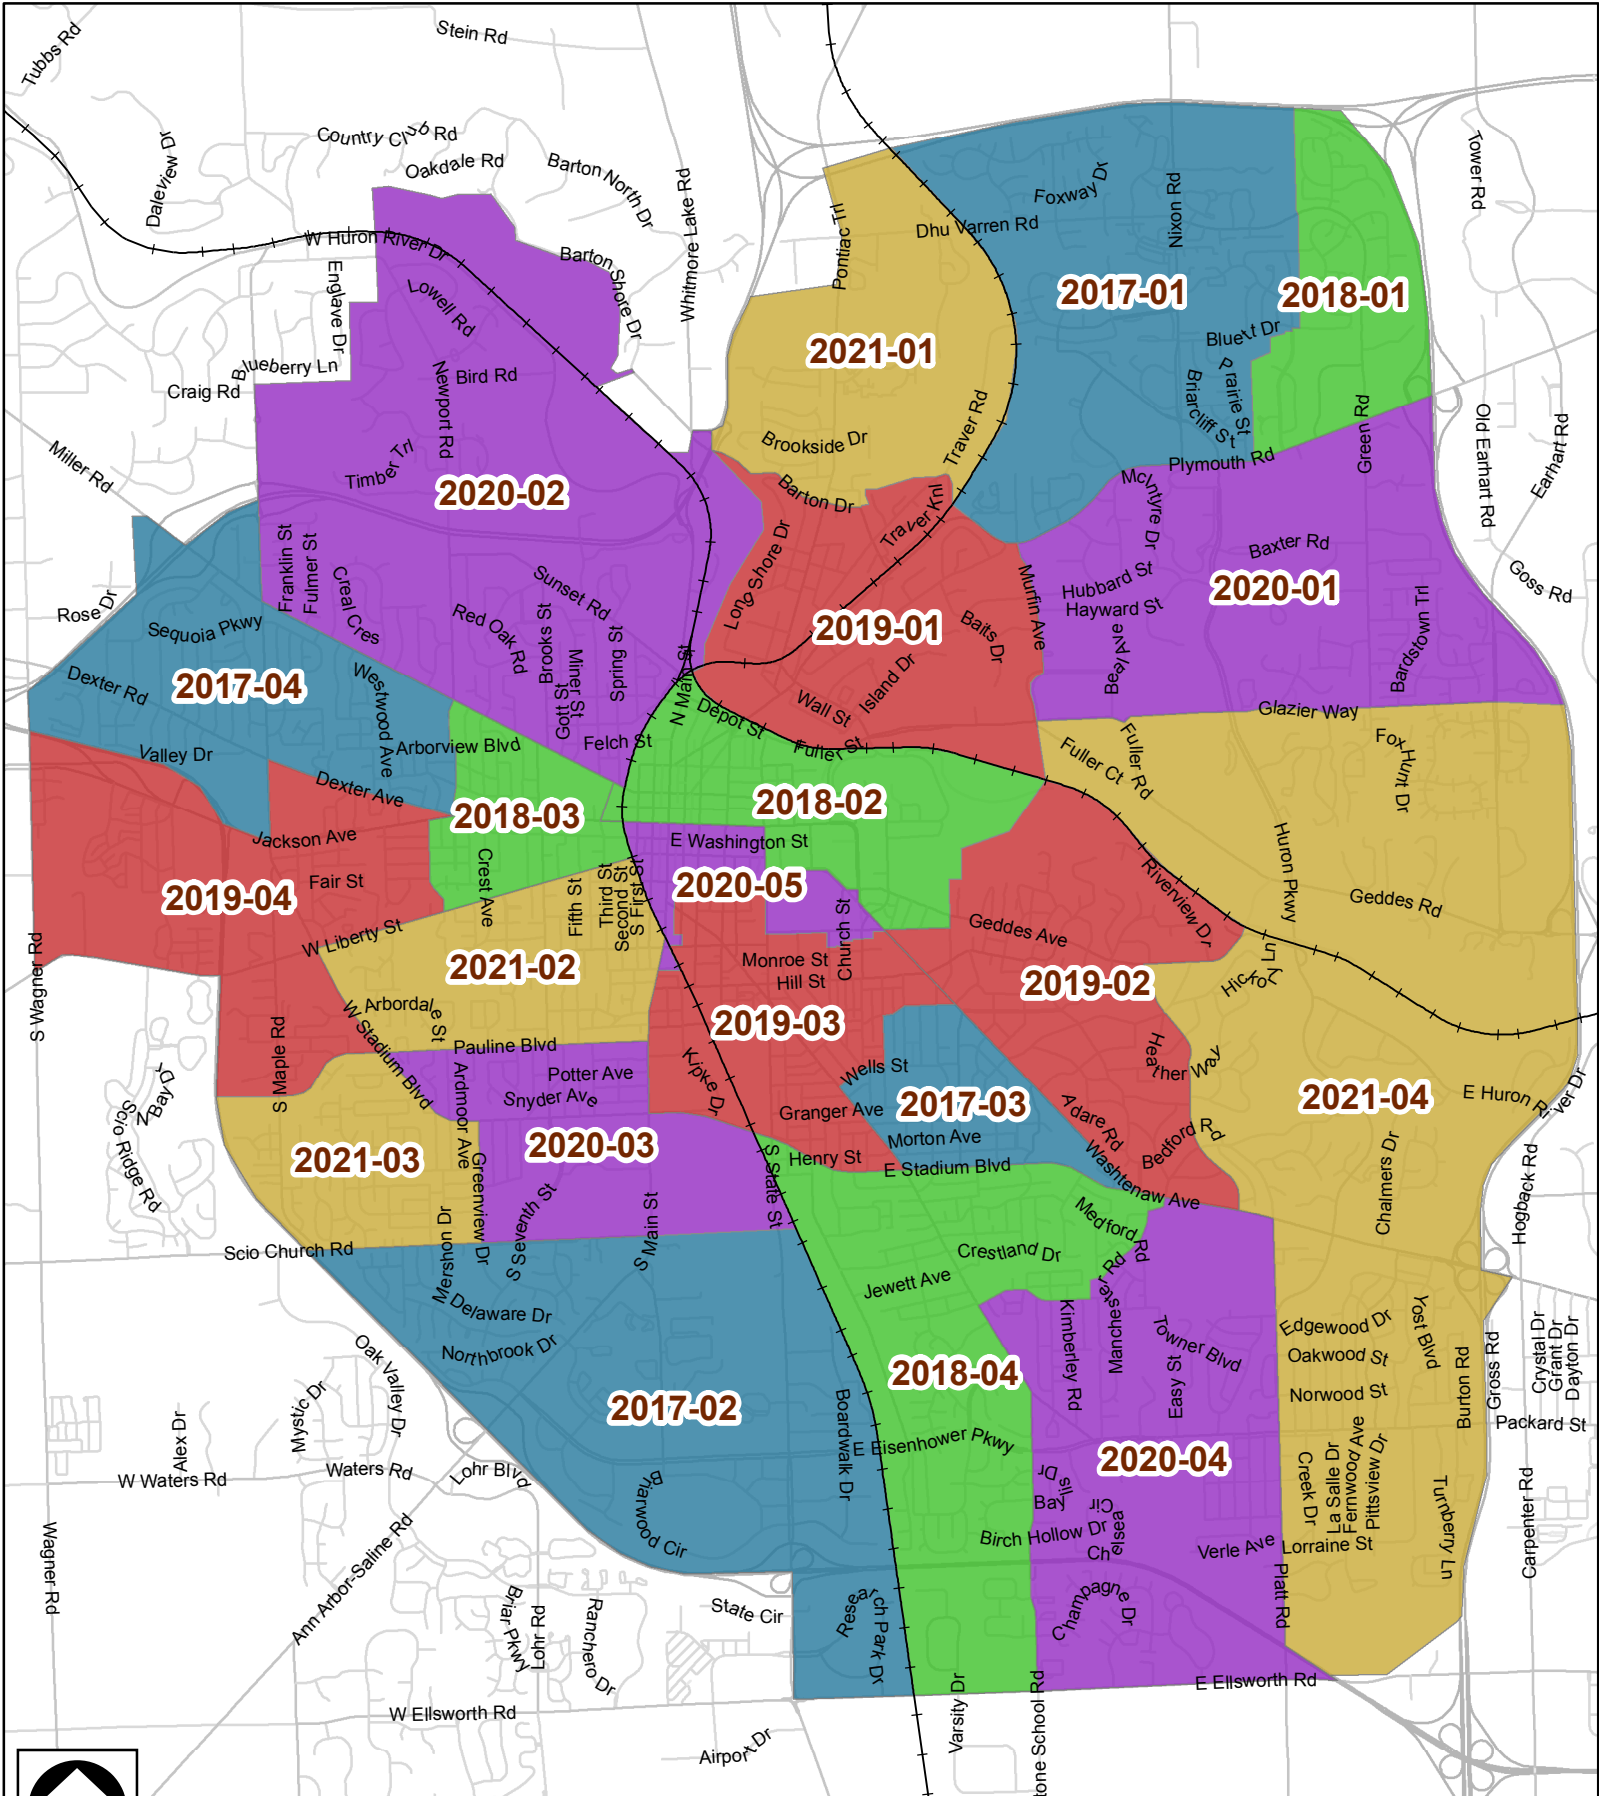

City of Ann Arbor - Sidewalk Repair Areas 2017 - 2021

For terms and conditions of use for this map see www.a2gov.org