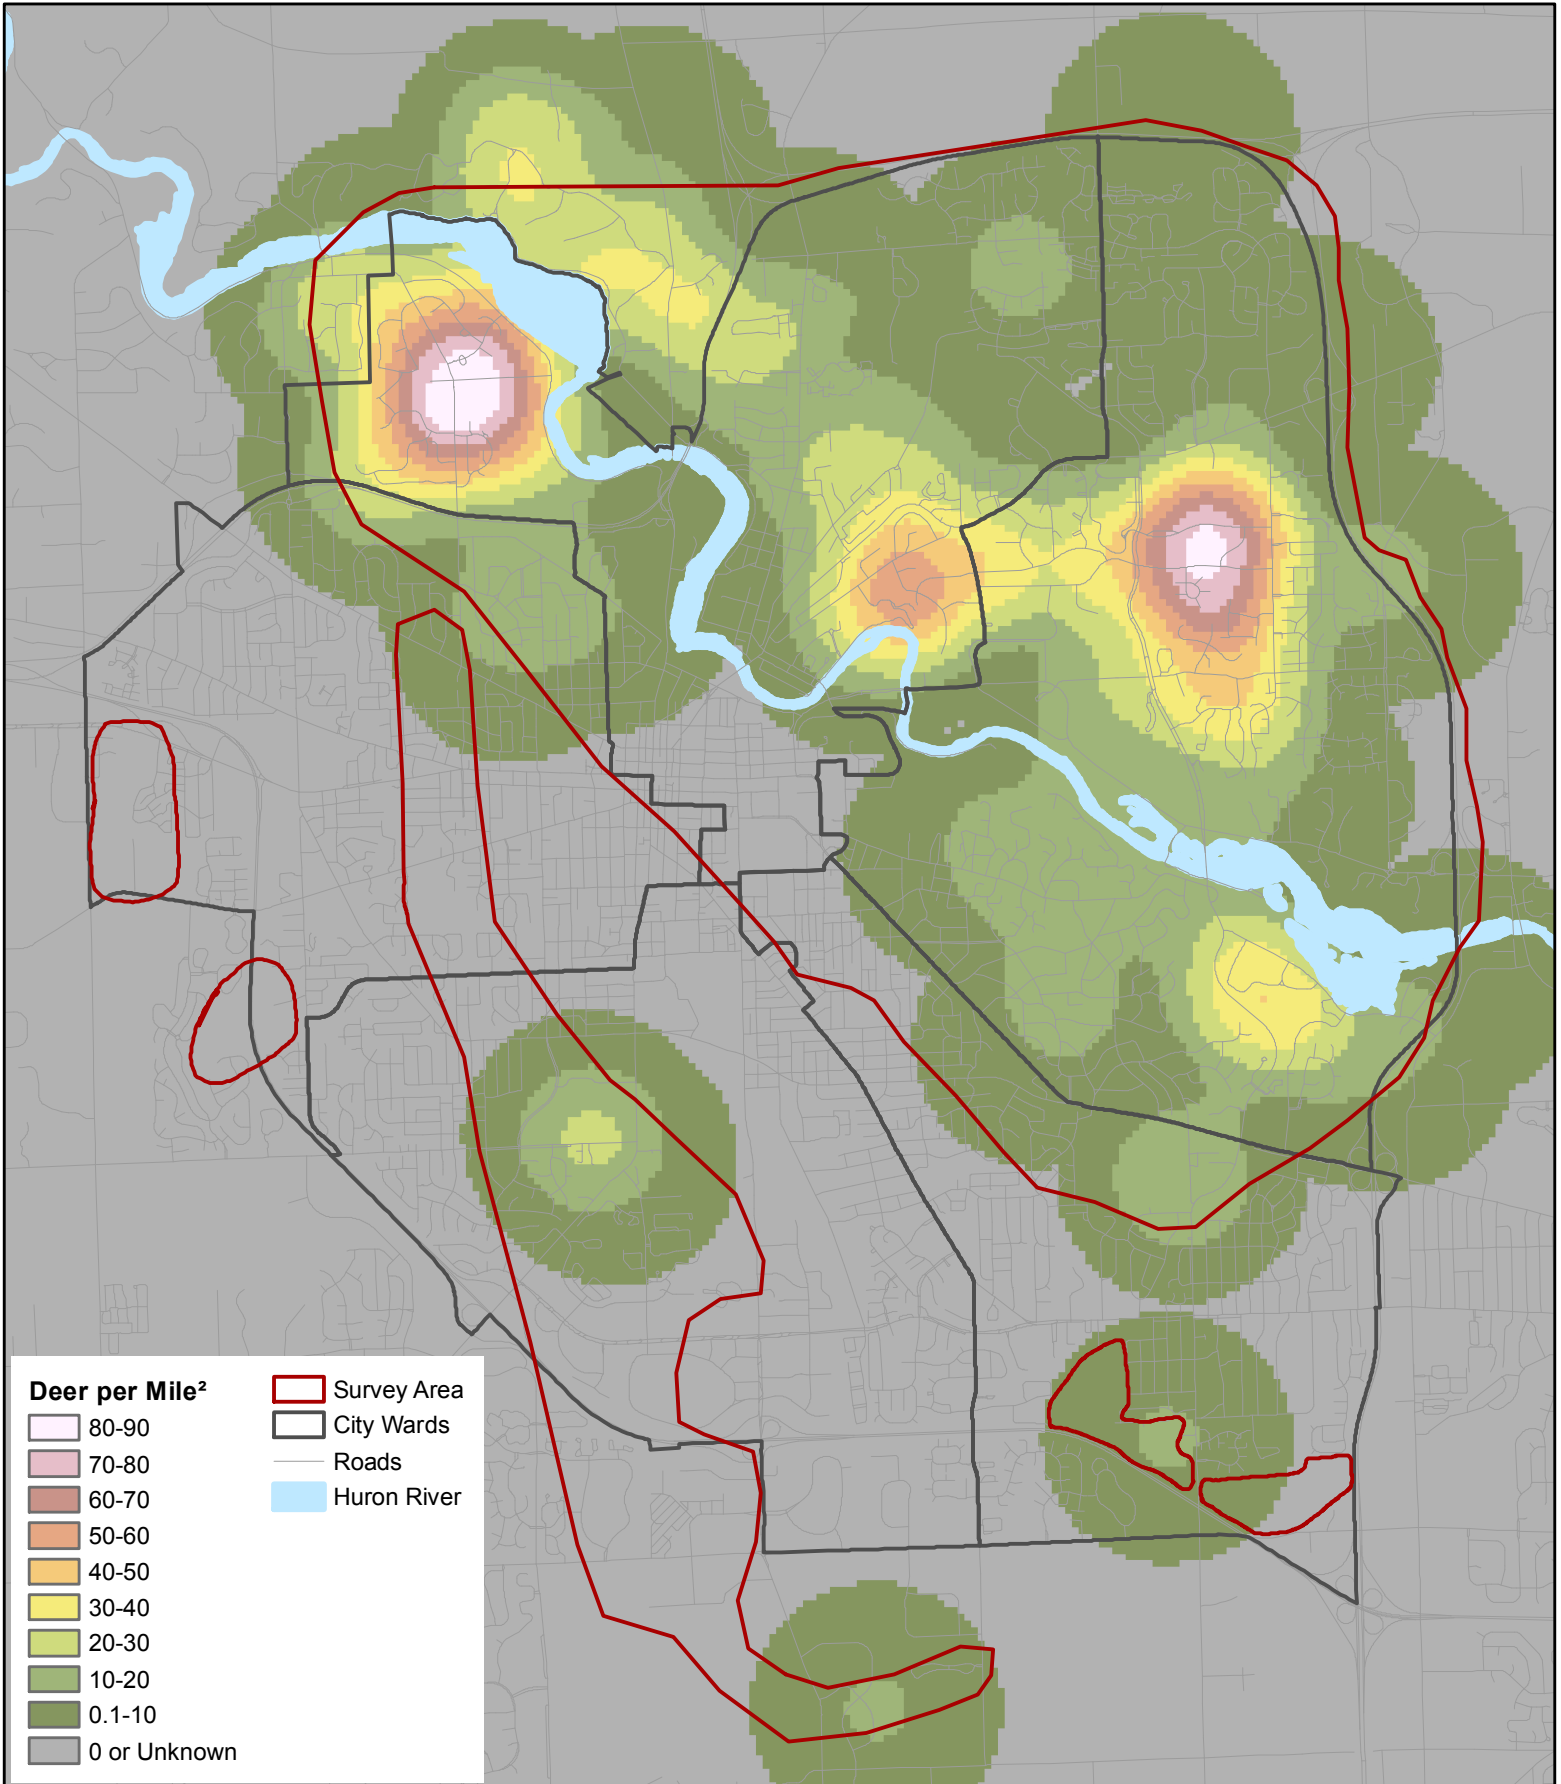

2017 Deer Heat Map

Map date: 12/4/2019

Map based on observations made during aerial survey on 2/1/2017.

Any aerial imagery is circa 2018 unless otherwise noted.

Terms of use: www.a2gov.org/terms