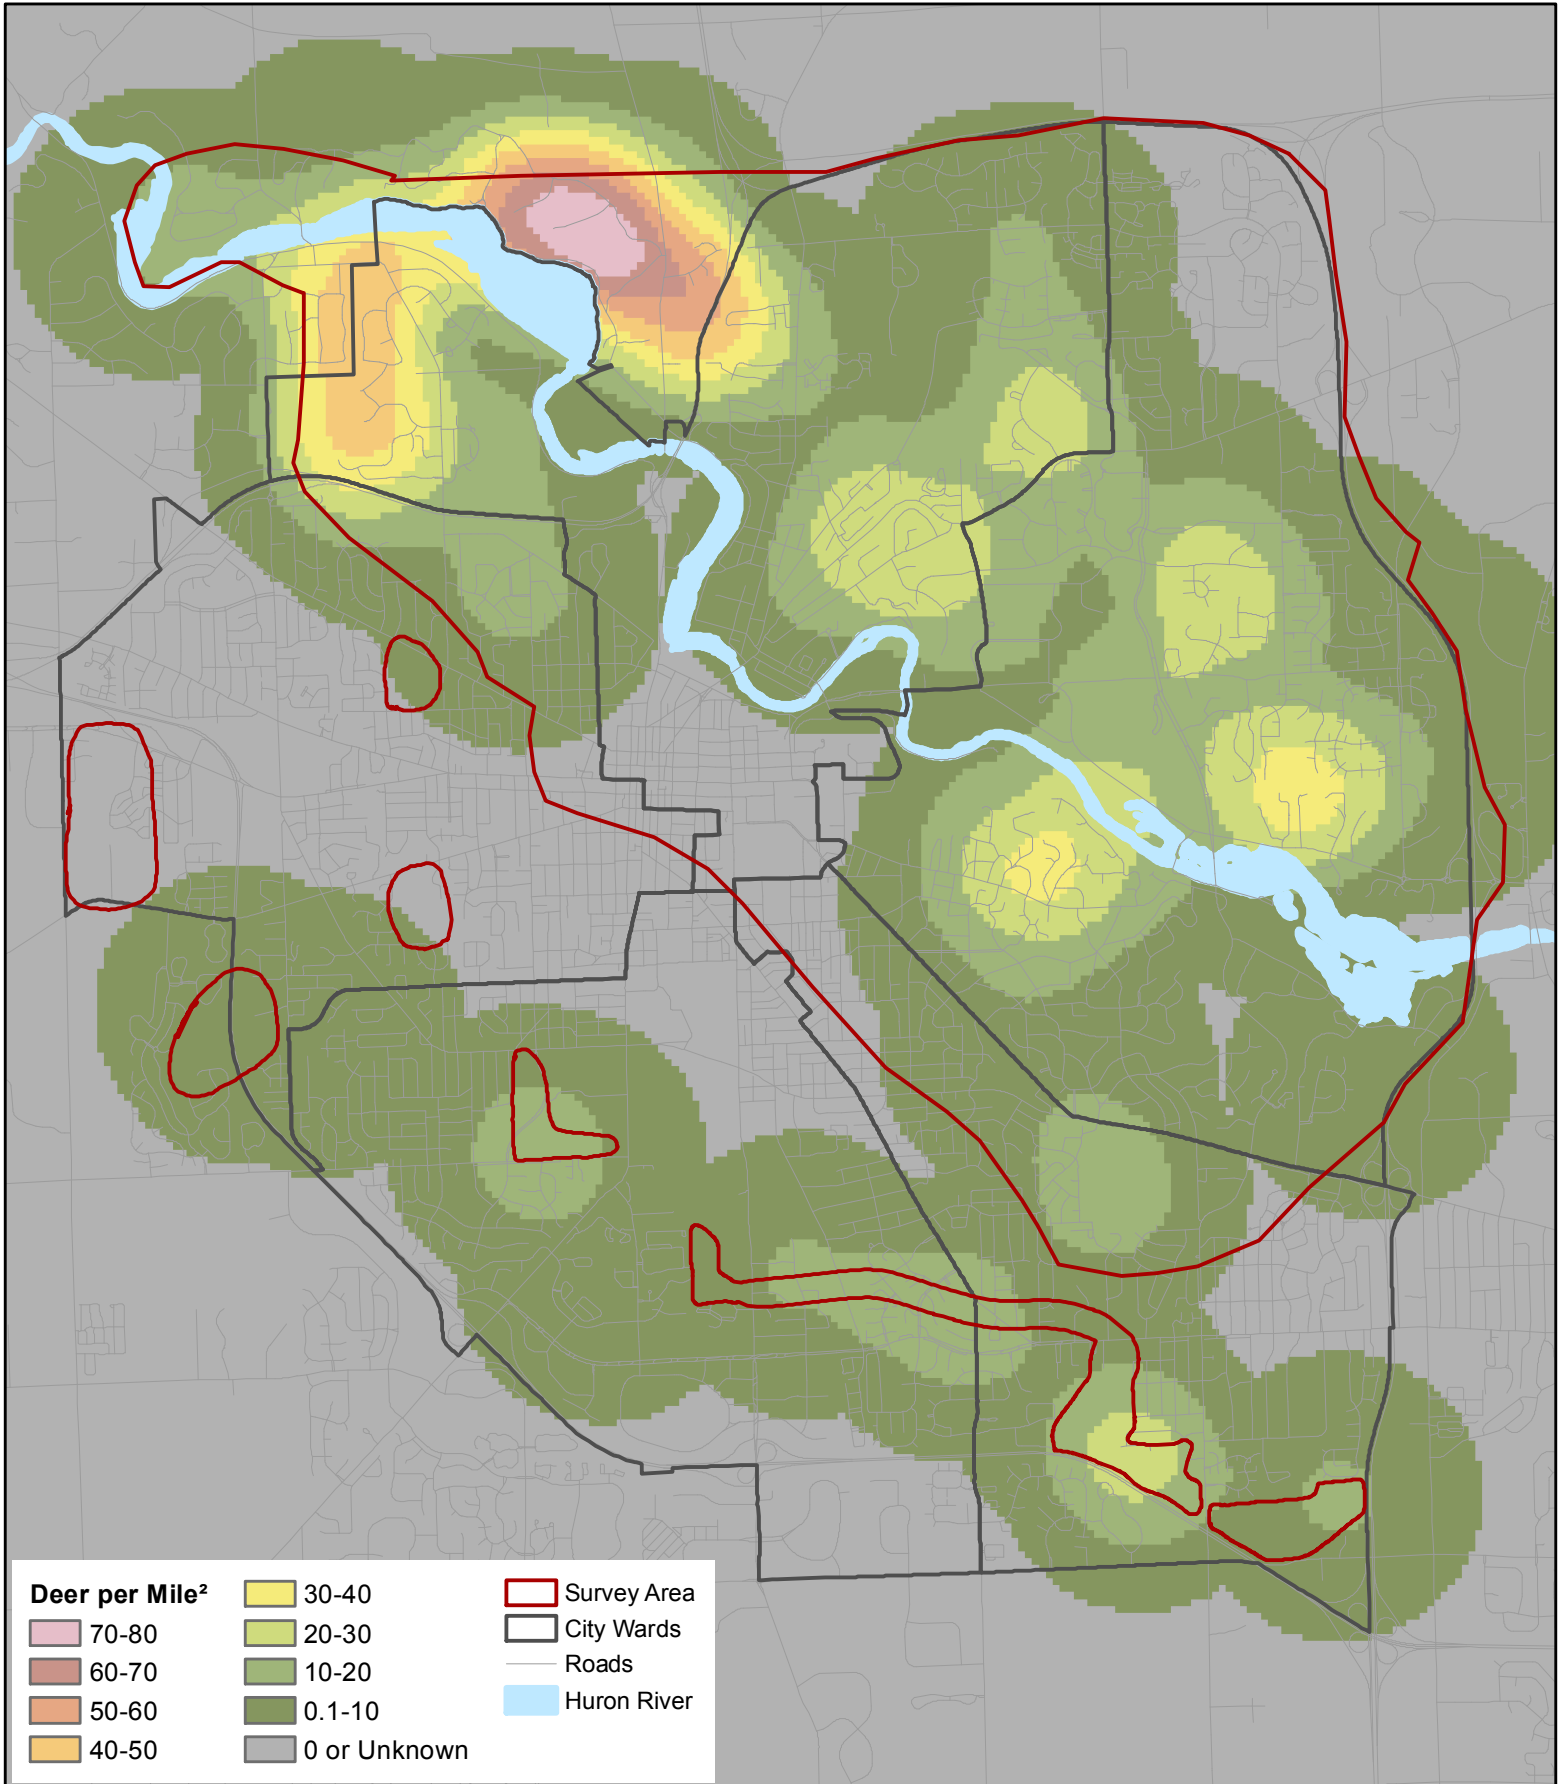

# 2019 Deer Heat Map

Map date: 12/4/2019

Map based on observations made during aerial survey on 2/1/2019.

Any aerial imagery is circa 2018 unless otherwise noted.

Terms of use: [www.a2gov.org/terms](http://www.a2gov.org/terms)