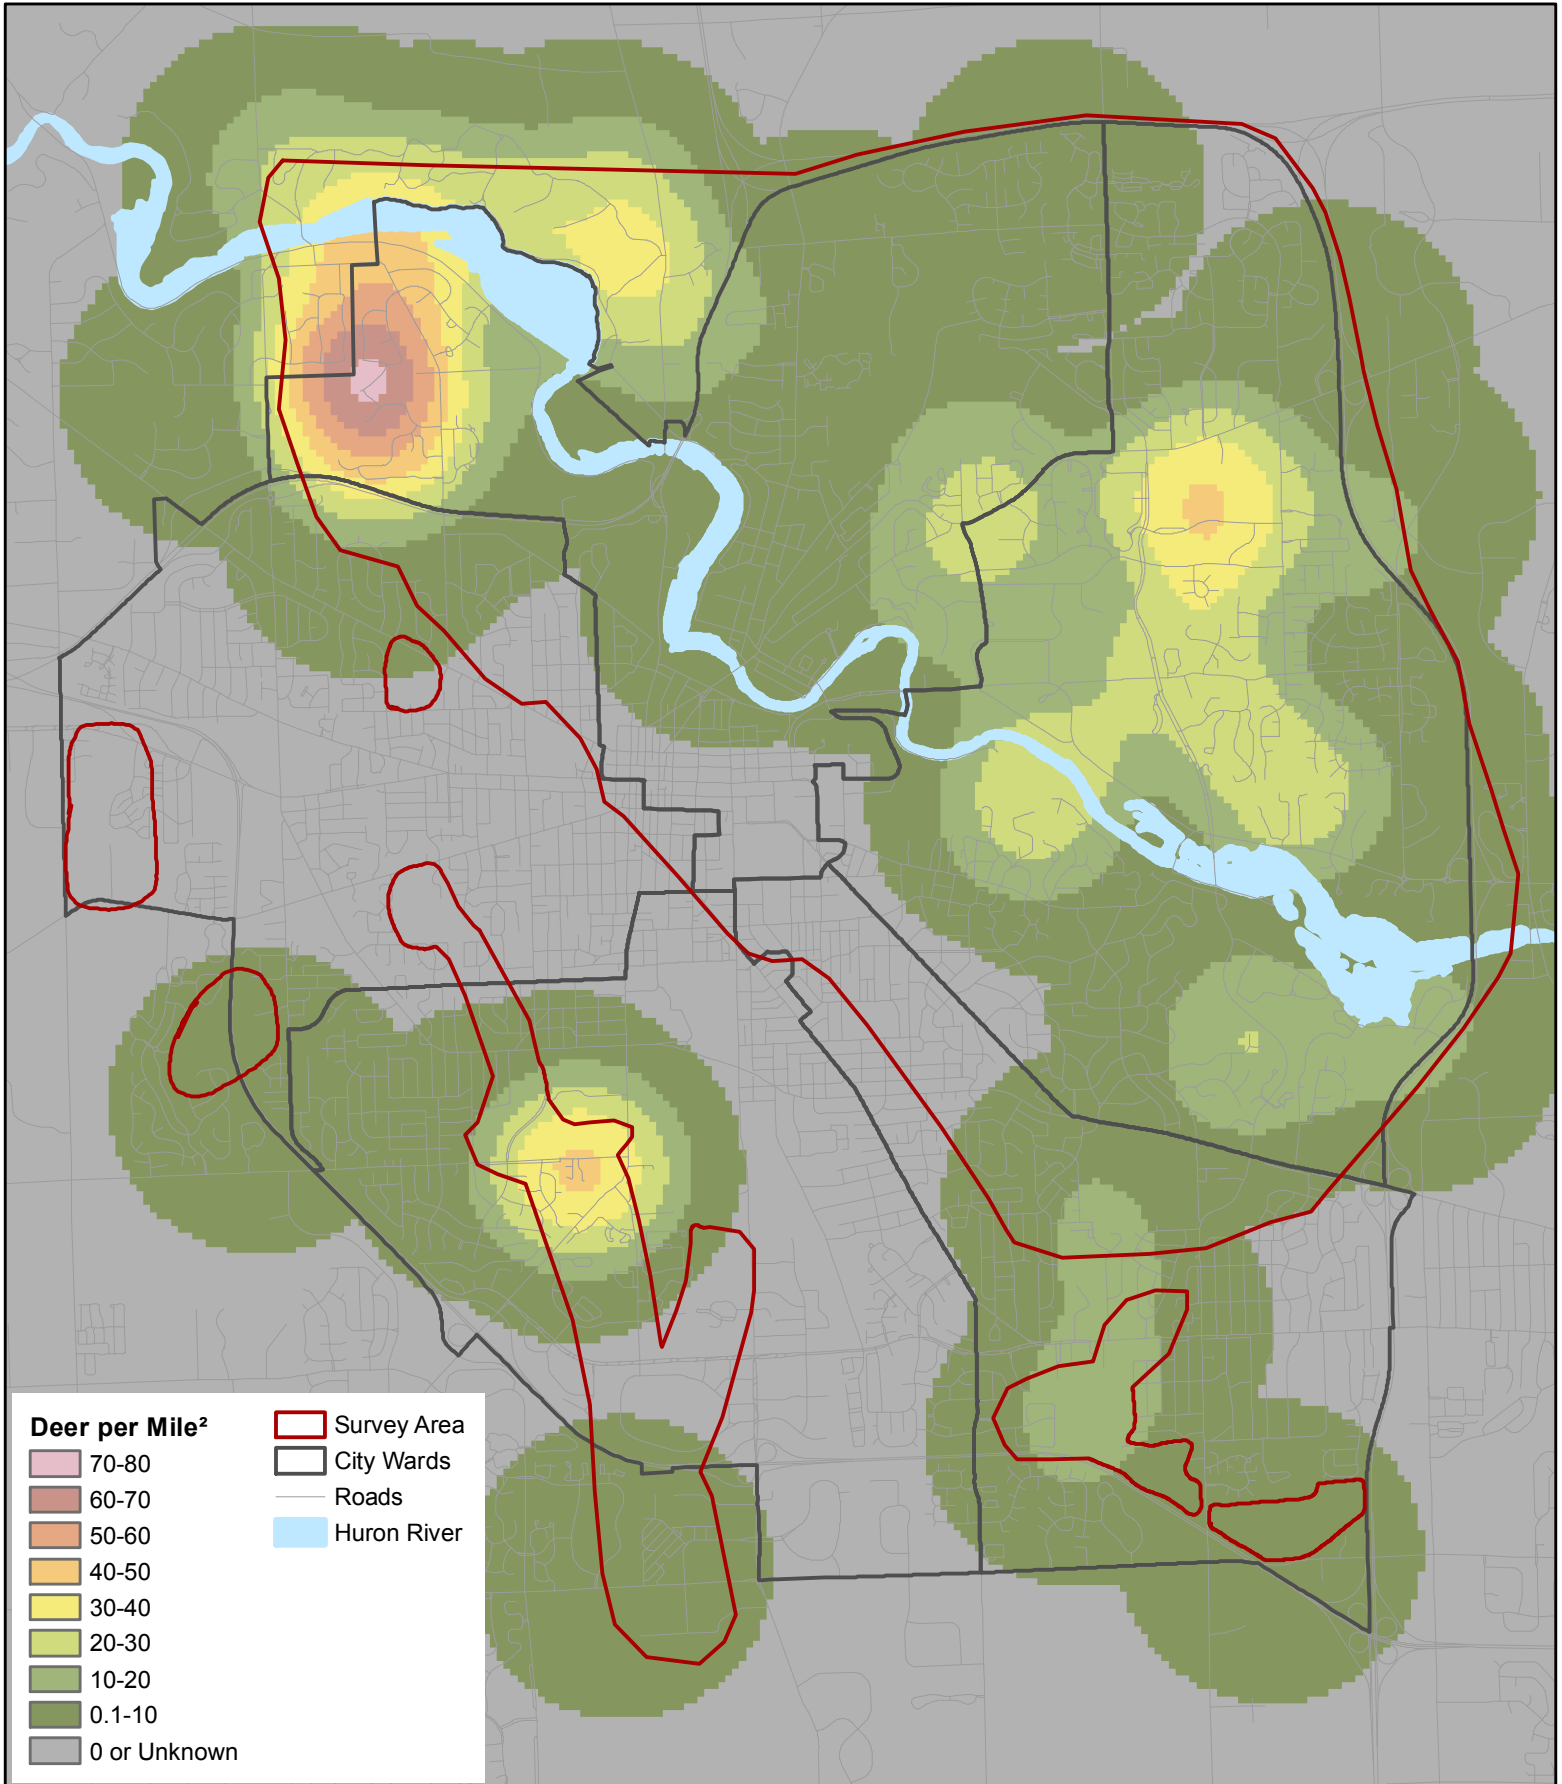

2018 Deer Heat Map

Map date: 12/4/2019

Map based on observations made during aerial survey on 1/19/2018.

Any aerial imagery is circa 2018 unless otherwise noted.

Terms of use: www.a2gov.org/terms