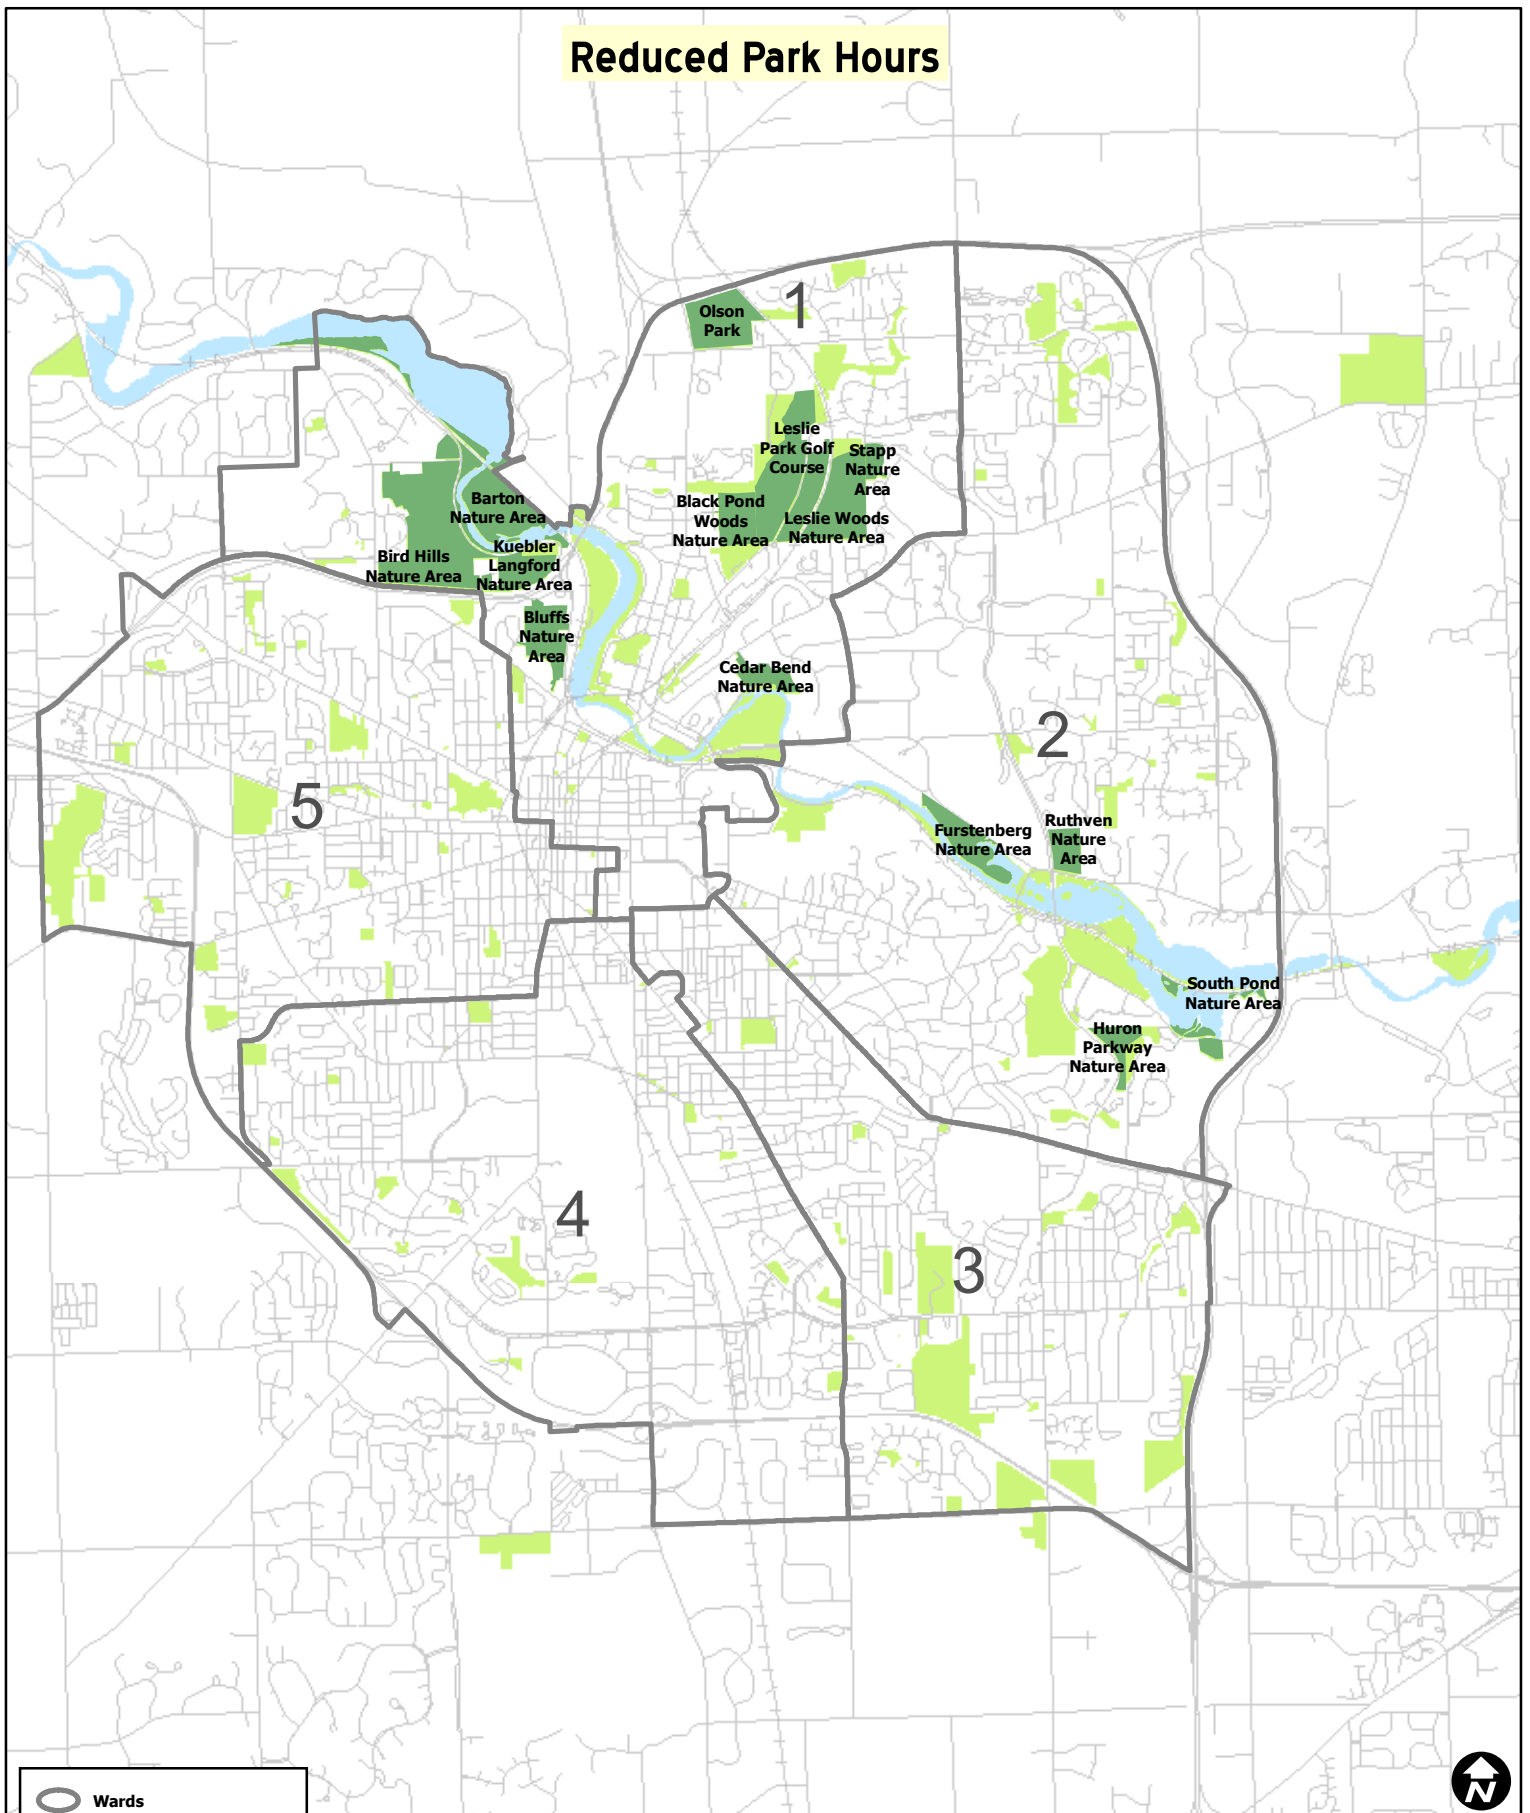

Reduced Park Hours

-  Wards
-  Parks w/Reduced Hours
-  Other Parkland
-  Huron River

**City of Ann Arbor Parks
to be Closed 4 p.m. to 7 a.m.
Monday-Friday
Jan. 2nd through March 1st, 2016**

**Olson Dog Park open
during regular hours.**

Map date 1/13/2016
Any aerial imagery is circa 2015
unless otherwise noted
Terms of use: www.a2gov.org/terms