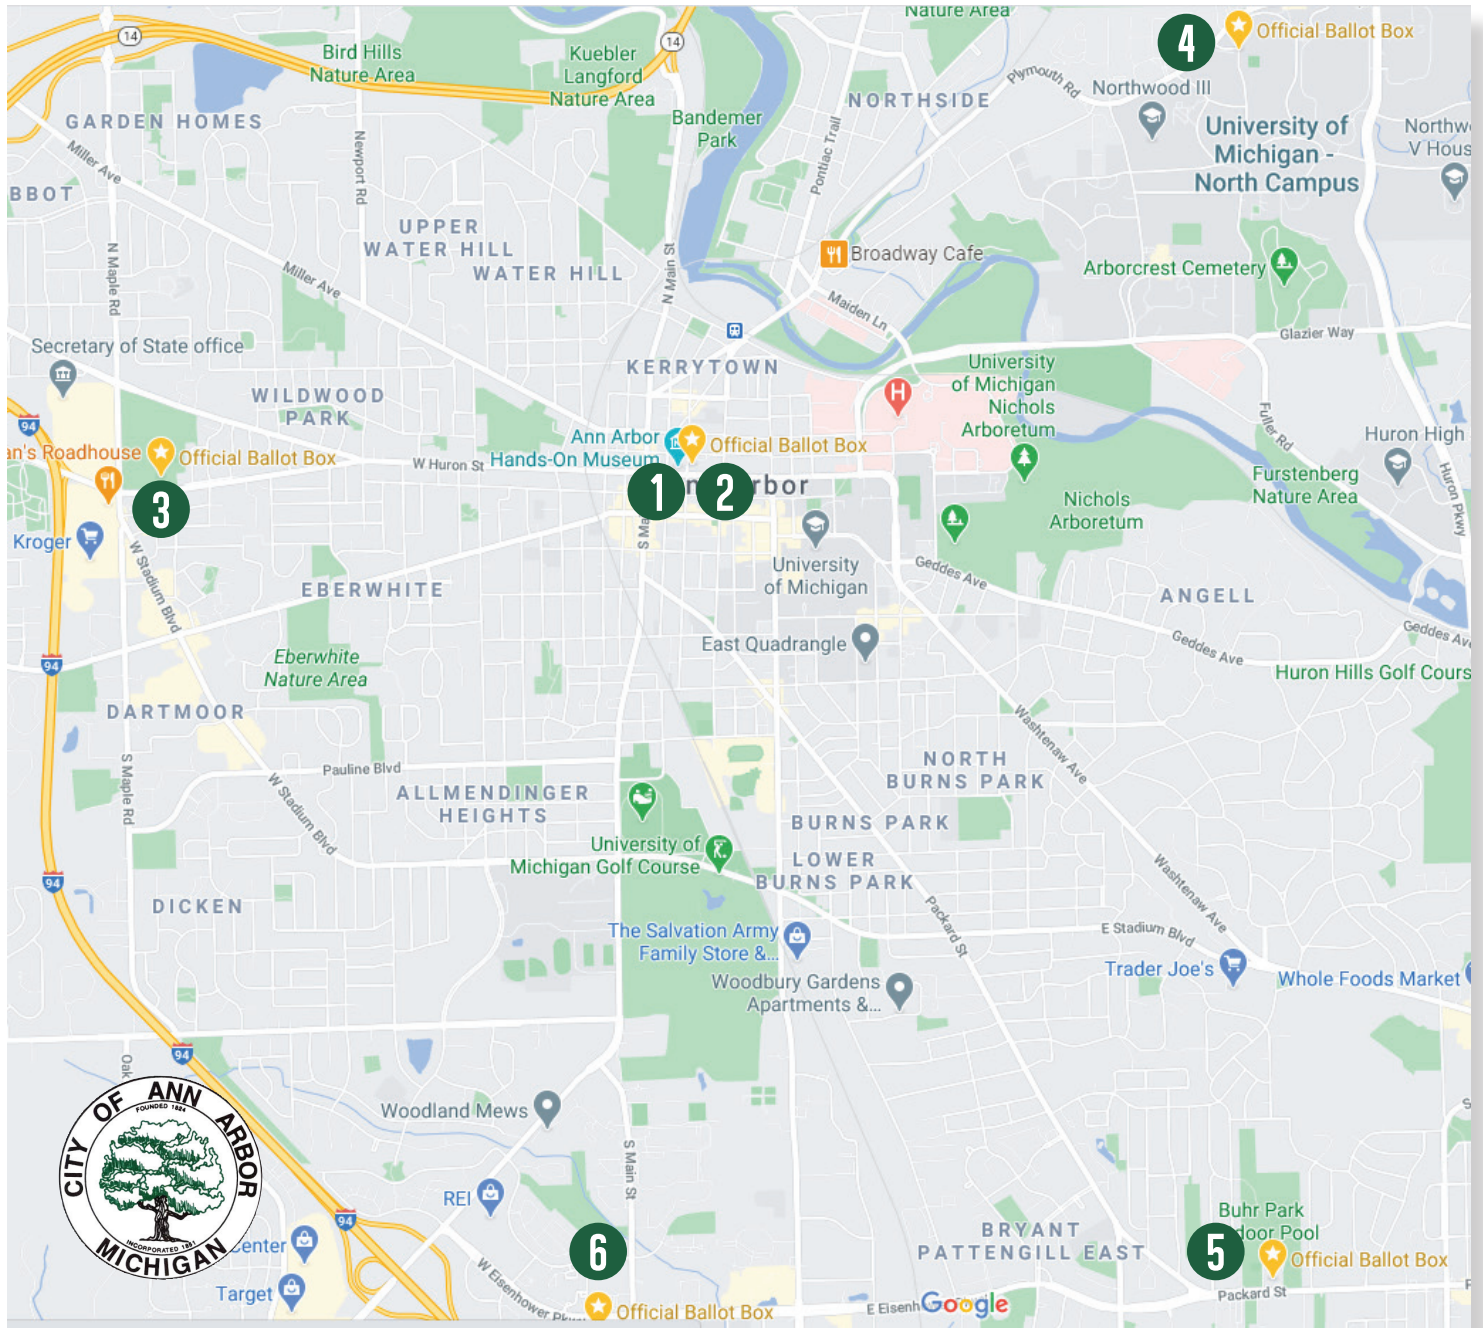

CITY OF ANN ARBOR | WWW.A2GOV.ORG/ELECTIONS OFFICIAL BALLOT DROP BOX LOCATIONS

BALLOT DROP BOXES CLOSE AT 8 P.M. ON ELECTION NIGHT. PLEASE REMEMBER TO SIGN YOUR BALLOT ENVELOPE.

Ballot drop box locations:

- 1. Larcom City Hall**, 301 E. Huron St., always open — Located inside the building, at the north entrance.
- 2. Larcom City Hall**, on Ann Street — Located outside the building by the customer service drop box, on the north side of Ann Street, just east of Fifth Avenue.
- 3. Veterans Memorial Park Ice Arena and Pool**, 2150 Jackson Ave. — Parking lot.
- 4. Ann Arbor Fire Station 5**, 1946 Beal Ave. — Outside.
- 5. Cobblestone Farm**, 2781 Packard Road — Outside.
- 6. Ann Arbor Fire Station 6**, 1881 Briarwood Circle — Northwest side of building, Eisenhower entrance, outside.