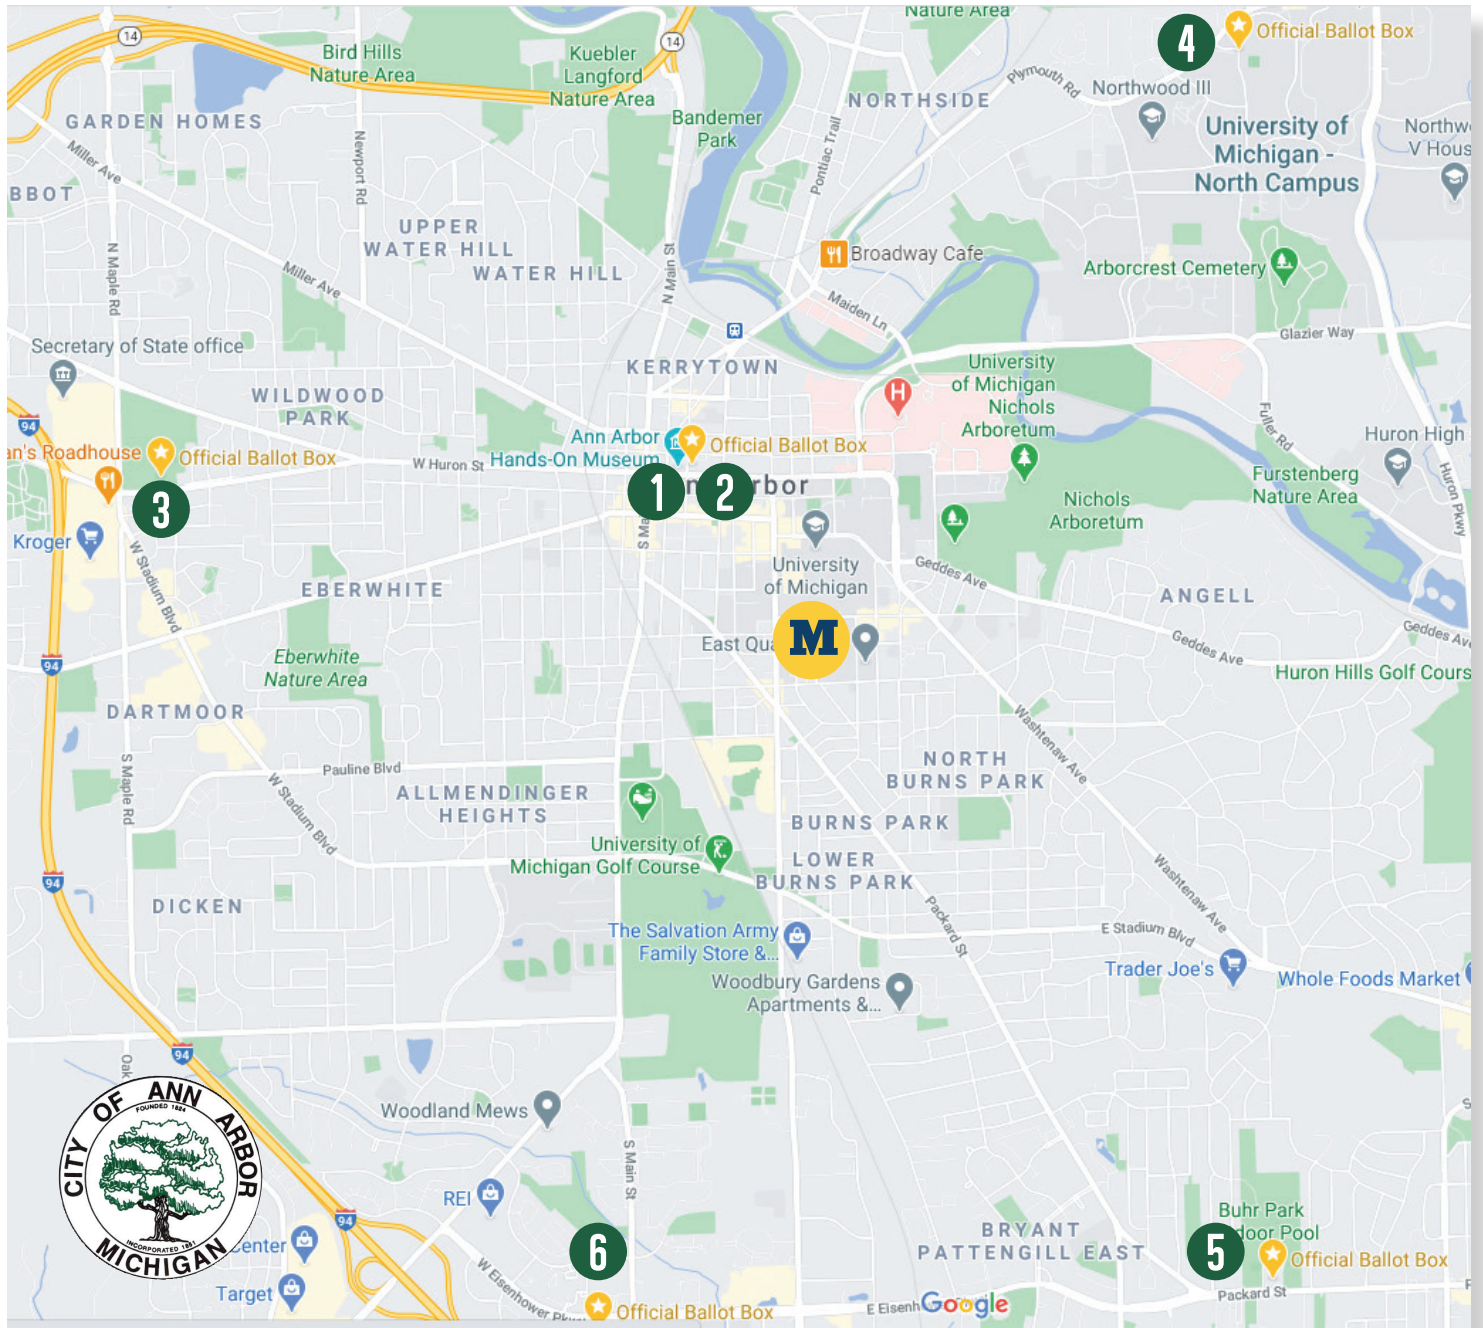

CITY OF ANN ARBOR | WWW.A2GOV.ORG/ELECTIONS OFFICIAL BALLOT DROP BOX LOCATIONS

BALLOT DROP BOXES CLOSE AT 8 P.M. ON ELECTION NIGHT. PLEASE REMEMBER TO SIGN YOUR BALLOT ENVELOPE.

Ballot drop box locations:

1. **Larcom City Hall**, 301 E. Huron St., always open — Located inside the building, at the north entrance.
2. **Larcom City Hall**, on Ann Street — Located outside the building by the customer service drop box, on the north side of Ann Street, just east of Fifth Avenue.
3. **Veterans Memorial Park Ice Arena and Pool**, 2150 Jackson Ave. — Parking lot.
4. **Ann Arbor Fire Station 5**, 1946 Beal Ave. — Outside.
5. **Cobblestone Farm**, 2781 Packard Road — Outside.
6. **Ann Arbor Fire Station 6**, 1881 Briarwood Circle — Northwest side of building, Eisenhower entrance, outside.

M 7. **University of Michigan Museum of Art**, 525 S. State St., 10 a.m.–7 p.m. only — Located in the cafe. A health screening is required at the door before entering.