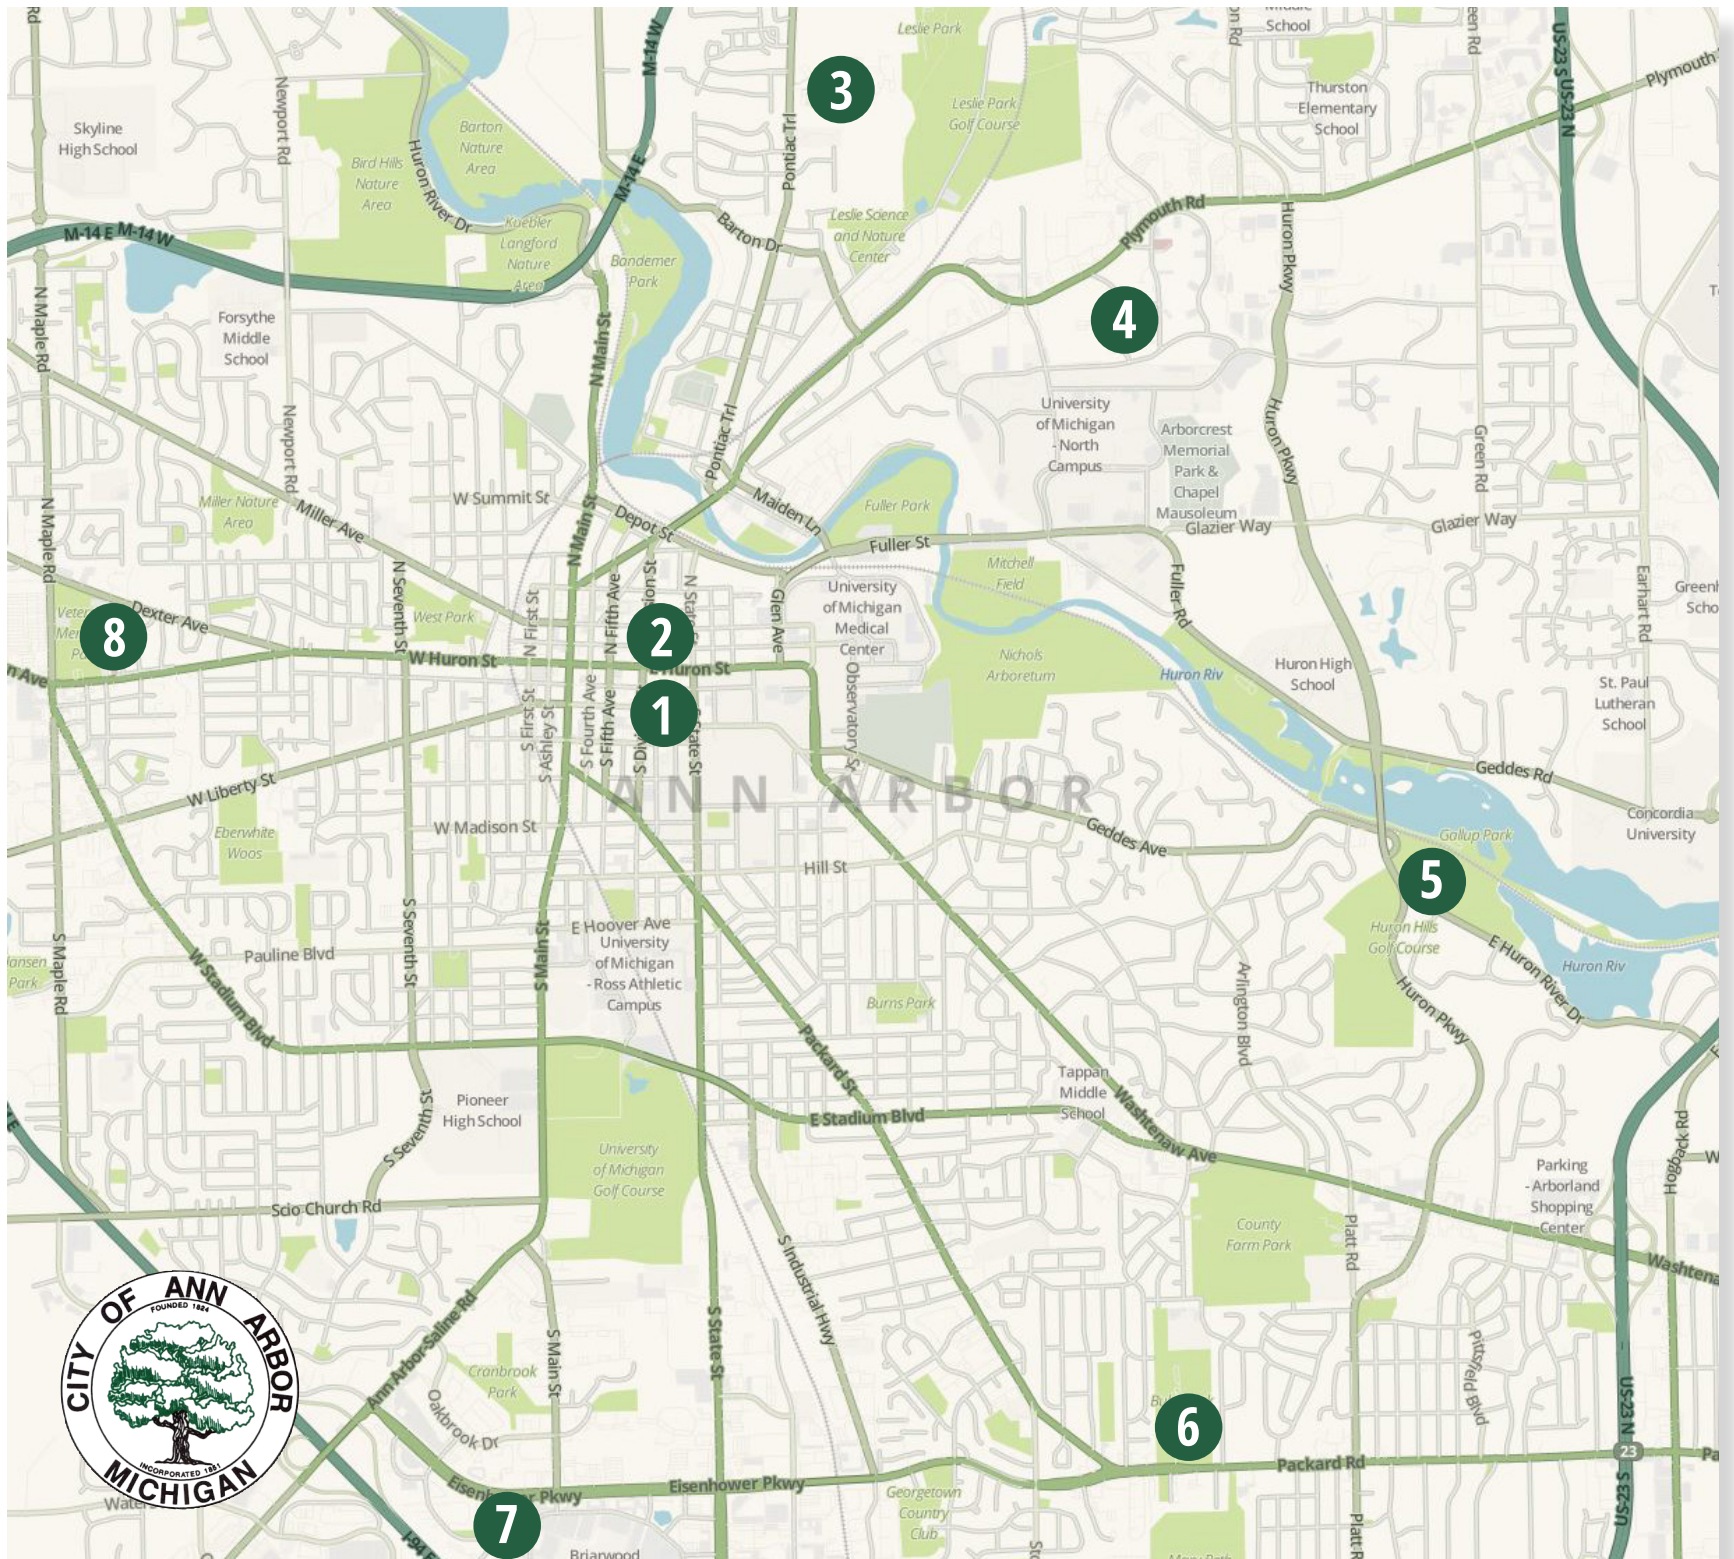

CITY OF ANN ARBOR | WWW.A2GOV.ORG/ELECTIONS

24/7 OFFICIAL BALLOT DROP BOX LOCATIONS

**BALLOT DROP BOXES CLOSE AT 8 P.M. ON ELECTION NIGHT.
PLEASE REMEMBER TO SIGN YOUR BALLOT ENVELOPE.**

24/7 Ballot drop box locations:

- 1. Larcom City Hall, 301 E. Huron St., —**
Located outside the building, at the Huron St entrance.
- 2. Larcom City Hall, on Ann Street —**
Located outside the building by the customer service drop box, on the north side of Ann Street, just east of Fifth Avenue.
- 3. Arrowwood Community Center, 2566 Arrowwood Trail —**
Streetside of parking lot.
- 4. Ann Arbor Fire Station 5, 1946 Beal Ave. —**
Near the bus stop.
- 5. Huron Hills Golf Course, 3465 E Huron River Dr. —**
Clubhouse parking lot.
- 6. Cobblestone Farm, 2781 Packard Road —**
Parking lot.
- 7. Ann Arbor Fire Station 6, 1881 Briarwood Circle —**
Northwest side of building, Eisenhower entrance, outside.
- 8. Veterans Memorial Park Ice Arena and Pool, 2150 Jackson Ave. —**
Parking lot.