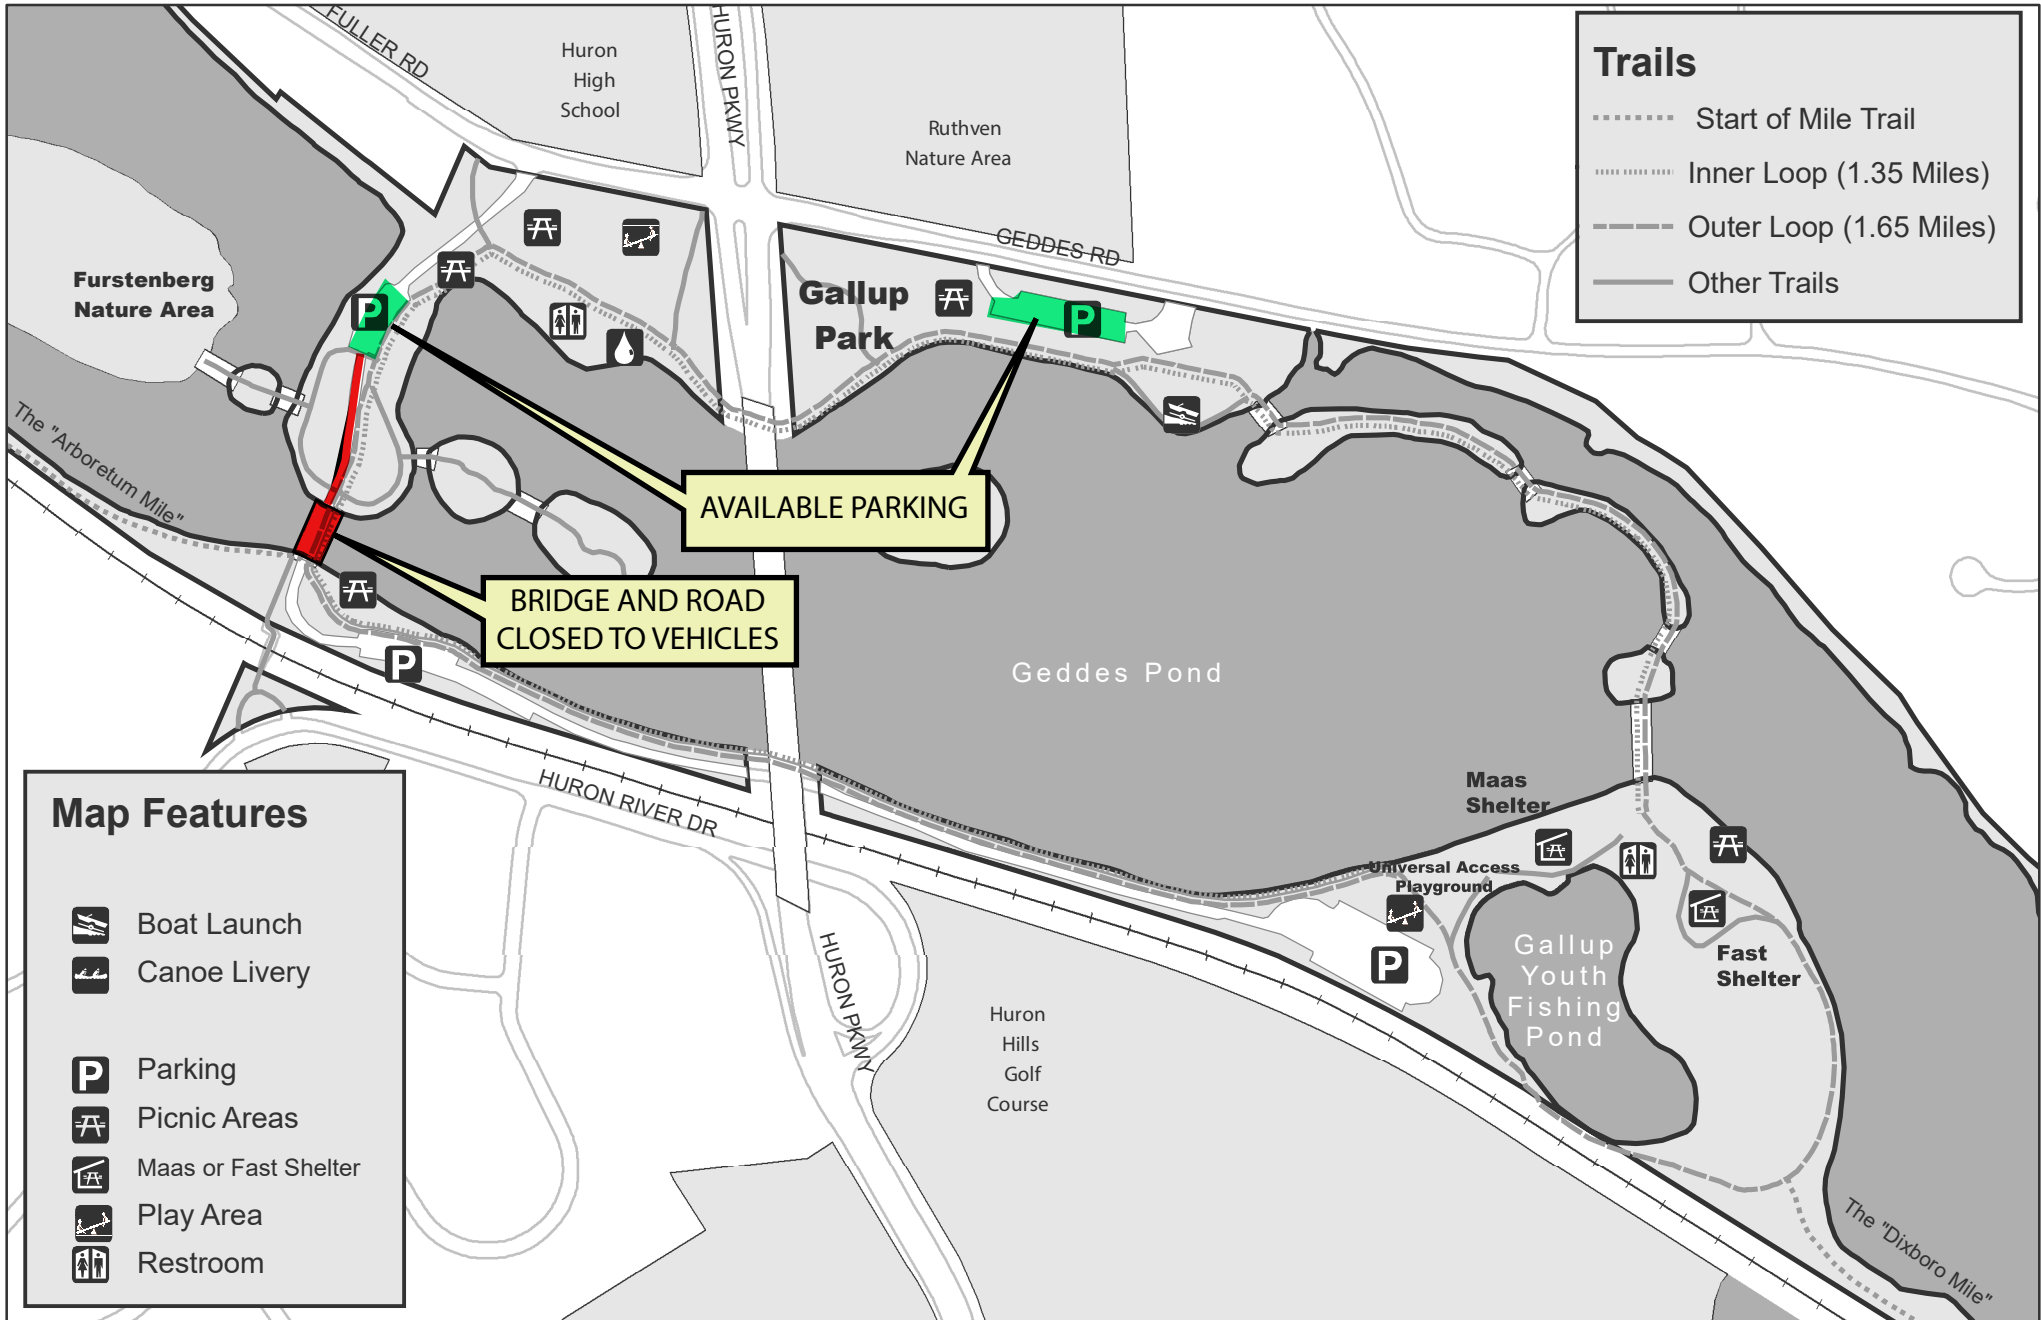

# Gallup Park

3000 Fuller Rd, Ann Arbor, MI 48105  
 (Shelter rentals and events should park near Boat Launch or Youth Fishing Pond.)

### Trails

- ..... Start of Mile Trail
- ..... Inner Loop (1.35 Miles)
- Outer Loop (1.65 Miles)
- Other Trails

### Map Features

- Boat Launch
- Canoe Livery
- Parking
- Picnic Areas
- Maas or Fast Shelter
- Play Area
- Restroom

AVAILABLE PARKING

BRIDGE AND ROAD CLOSED TO VEHICLES

Prepared By:  
 City of Ann Arbor  
 Community Services GIS  
 February 2, 2005

This map complies with National Map Accuracy Standards for mapping at 1 Inch = 100 Feet. The City of Ann Arbor and its mapping contractors assume no legal representation for the content and/or inappropriate use of information represented on this map.