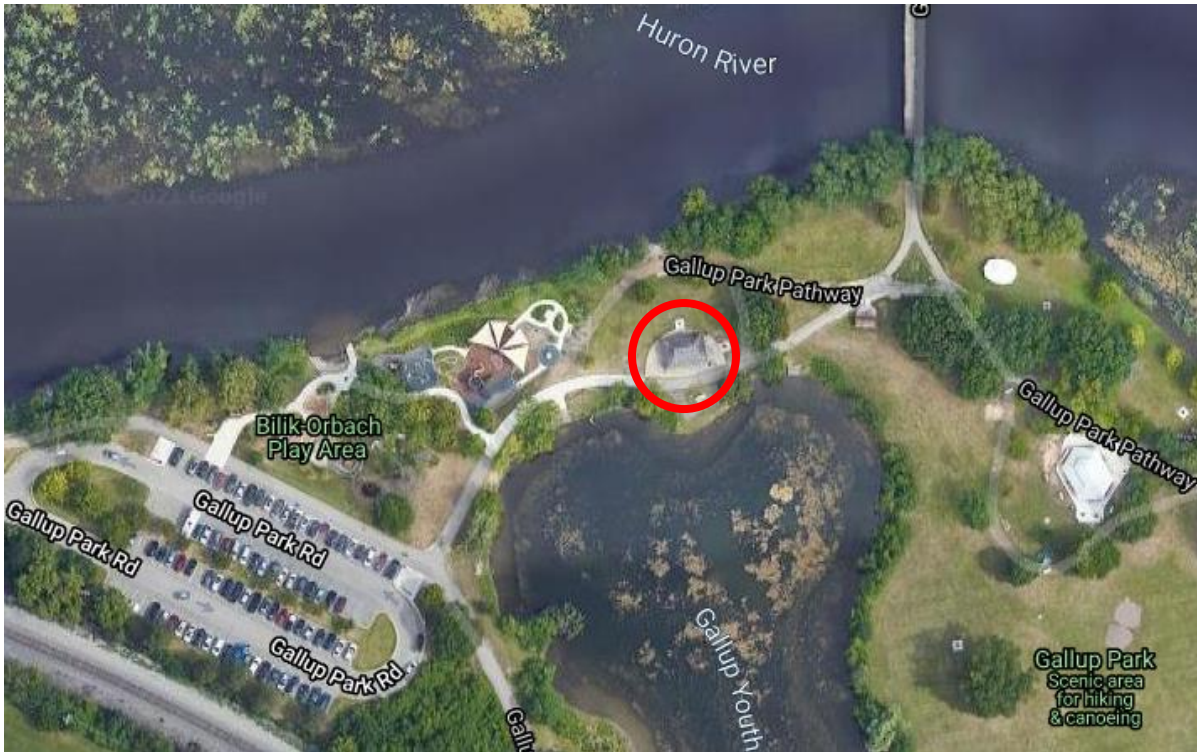

Benard L. Maas Shelter Gallup Park

- Closest to parking lot & playground
- grills and compostable restrooms nearby.
- Approximate capacity is 50 people.

Parks & Recreation
CITY OF ANN ARBOR

For more information on shelter rentals, contact [park rentals](#) or call the Parks Customer Service office at 734-794-6230