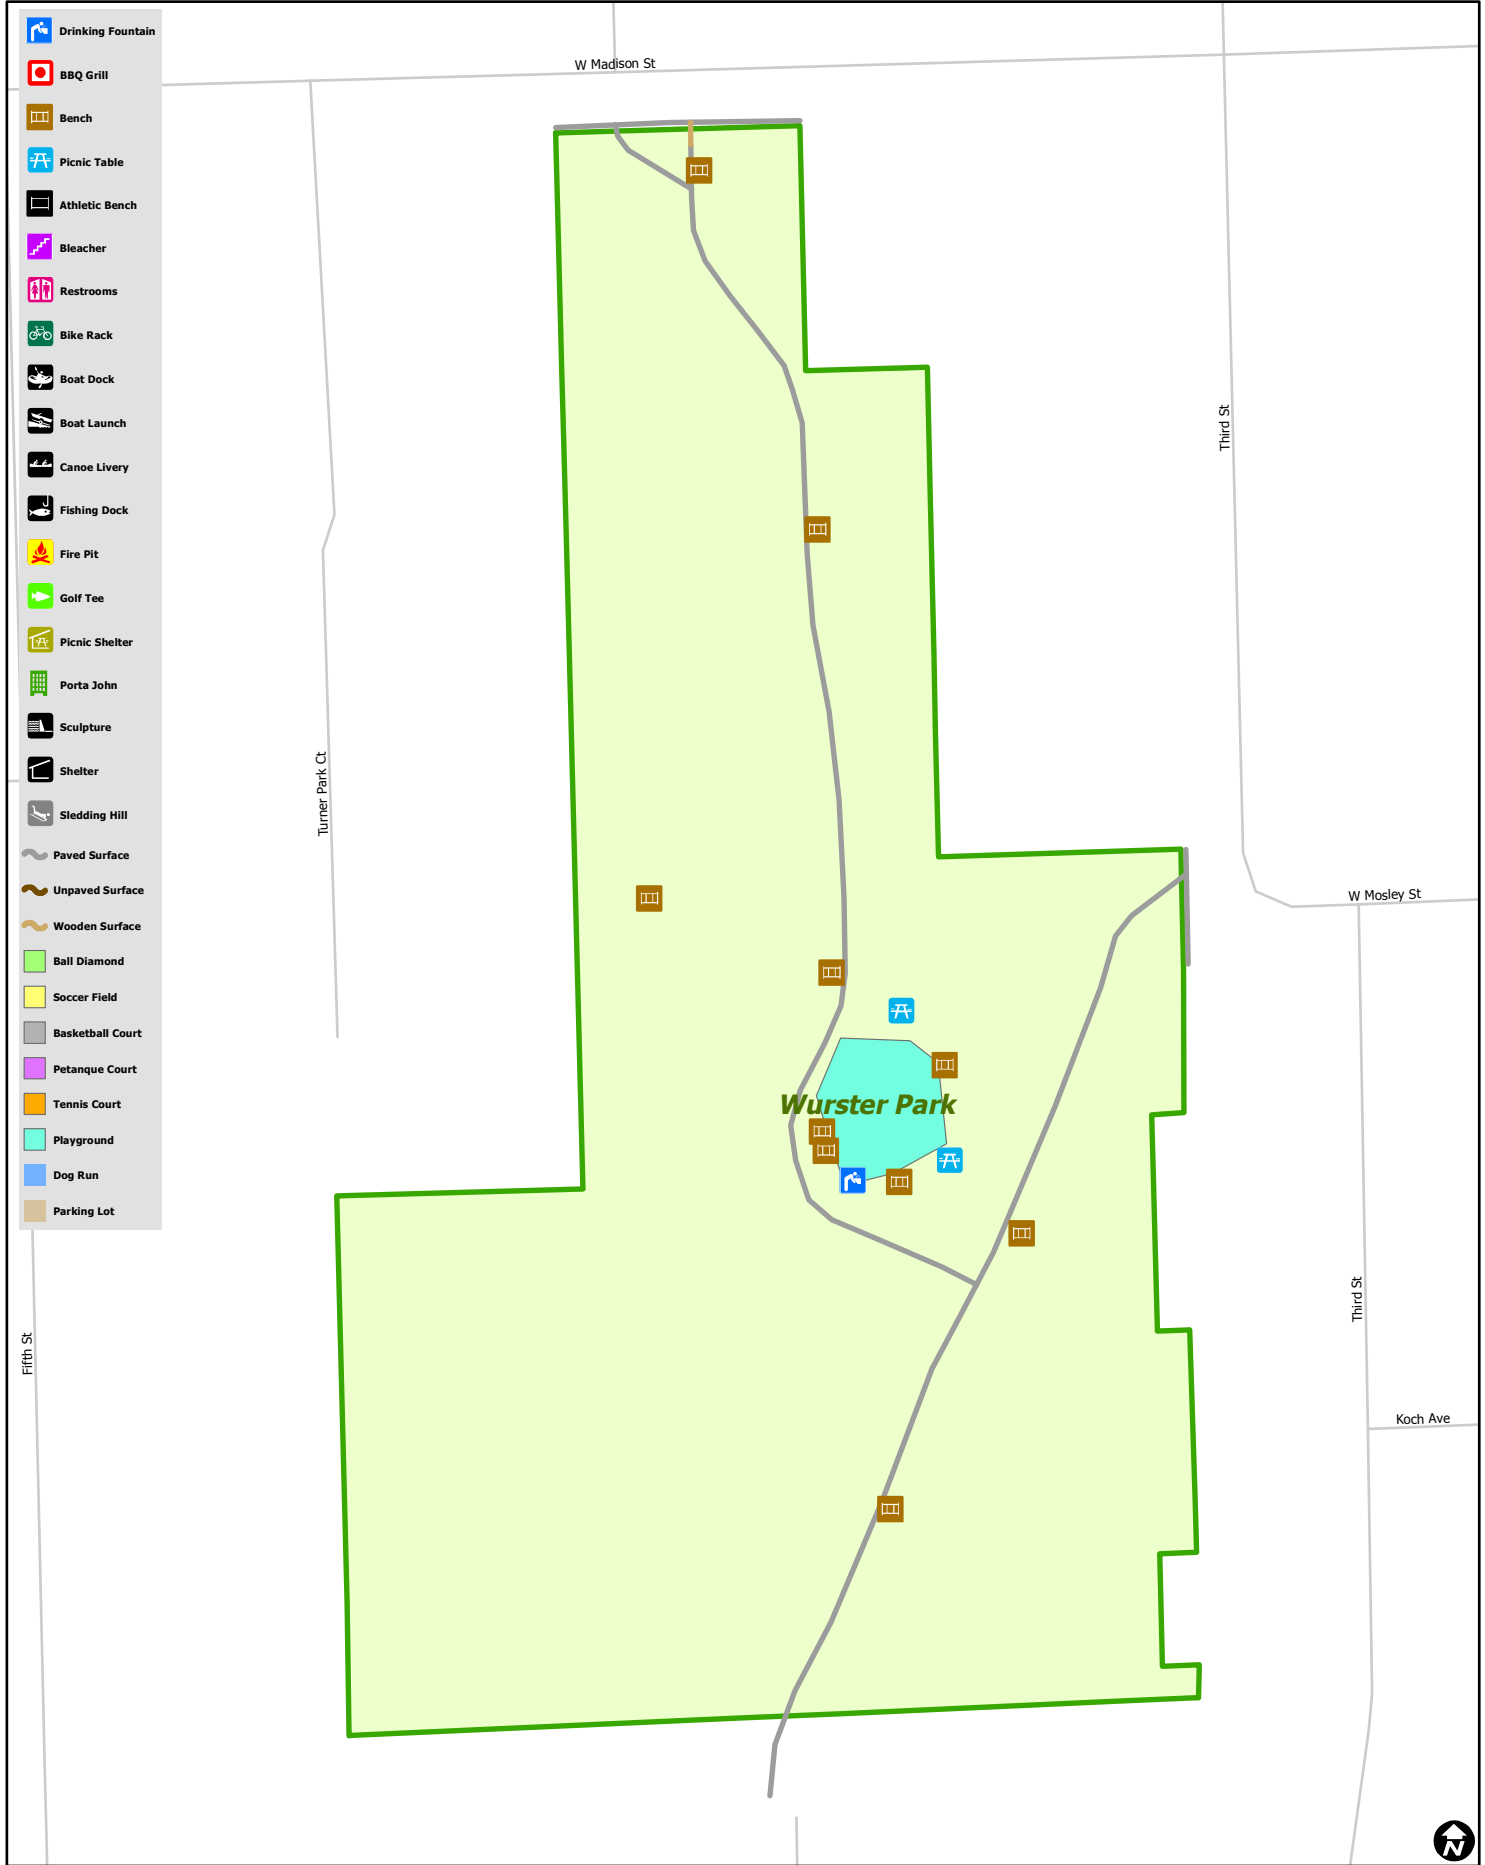

Wurster Park

- Drinking Fountain
- BBQ Grill
- Bench
- Picnic Table
- Athletic Bench
- Bleacher
- Restrooms
- Bike Rack
- Boat Dock
- Boat Launch
- Canoe Livery
- Fishing Dock
- Fire Pit
- Golf Tee
- Picnic Shelter
- Porta John
- Sculpture
- Shelter
- Sledding Hill
- Paved Surface
- Unpaved Surface
- Wooden Surface
- Ball Diamond
- Soccer Field
- Basketball Court
- Petanque Court
- Tennis Court
- Playground
- Dog Run
- Parking Lot

Map date 10/6/2017
 Any aerial imagery is circa 2015 unless otherwise noted
 Terms of use: www.a2gov.org/terms