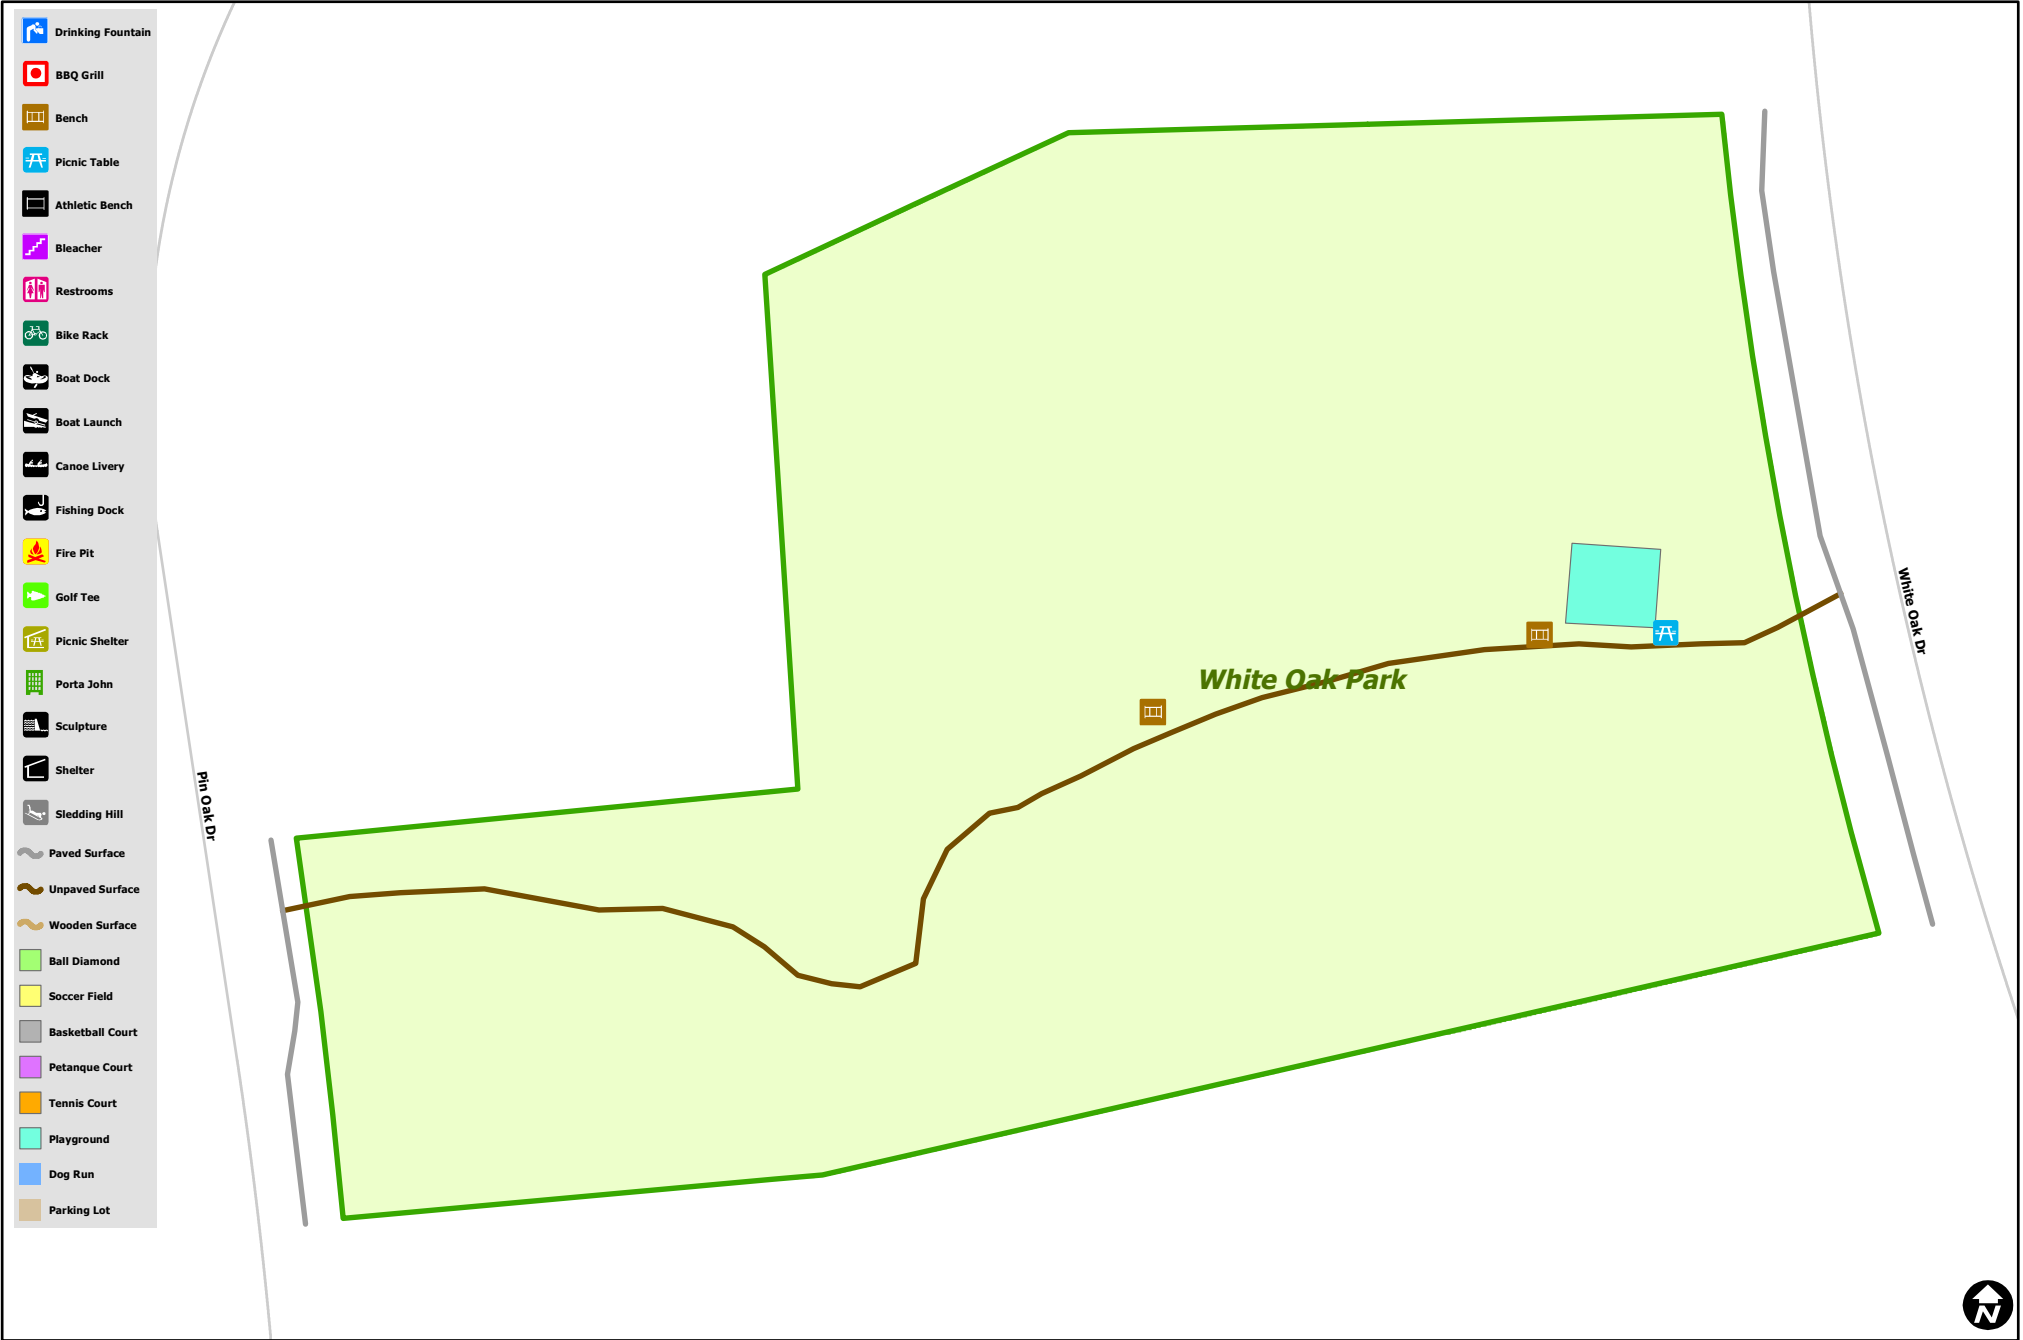

White Oak Park

Map date 10/6/2017

Any aerial imagery is circa 2015 unless otherwise noted

Terms of use: www.a2gov.org/terms