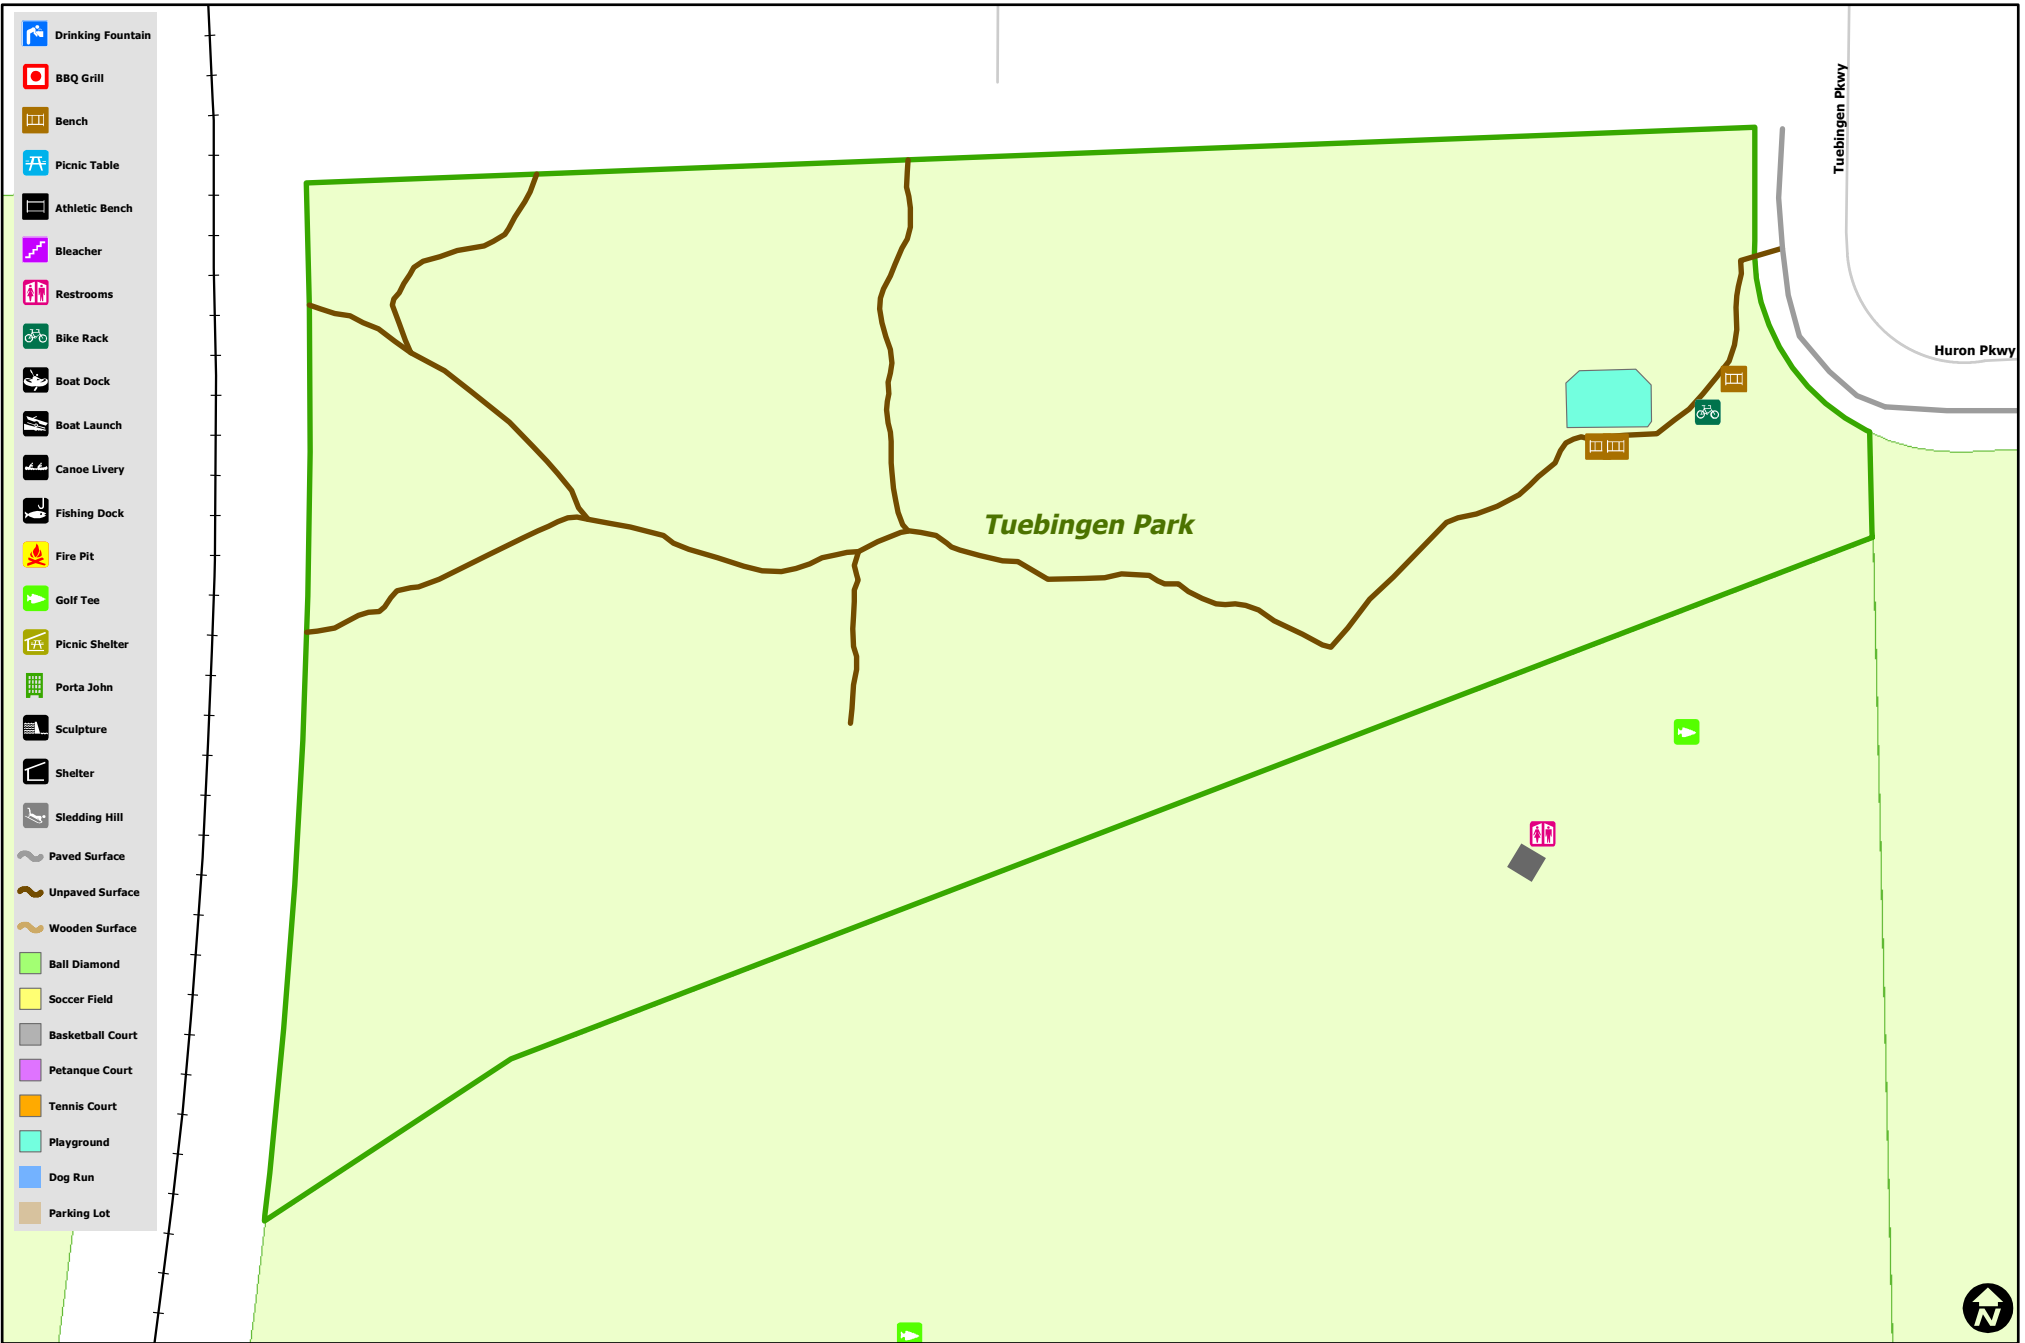

Tuebingen Park

0 50 100 200
Feet

Map date 10/6/2017

Any aerial imagery is circa 2015 unless otherwise noted

Terms of use: www.a2gov.org/terms