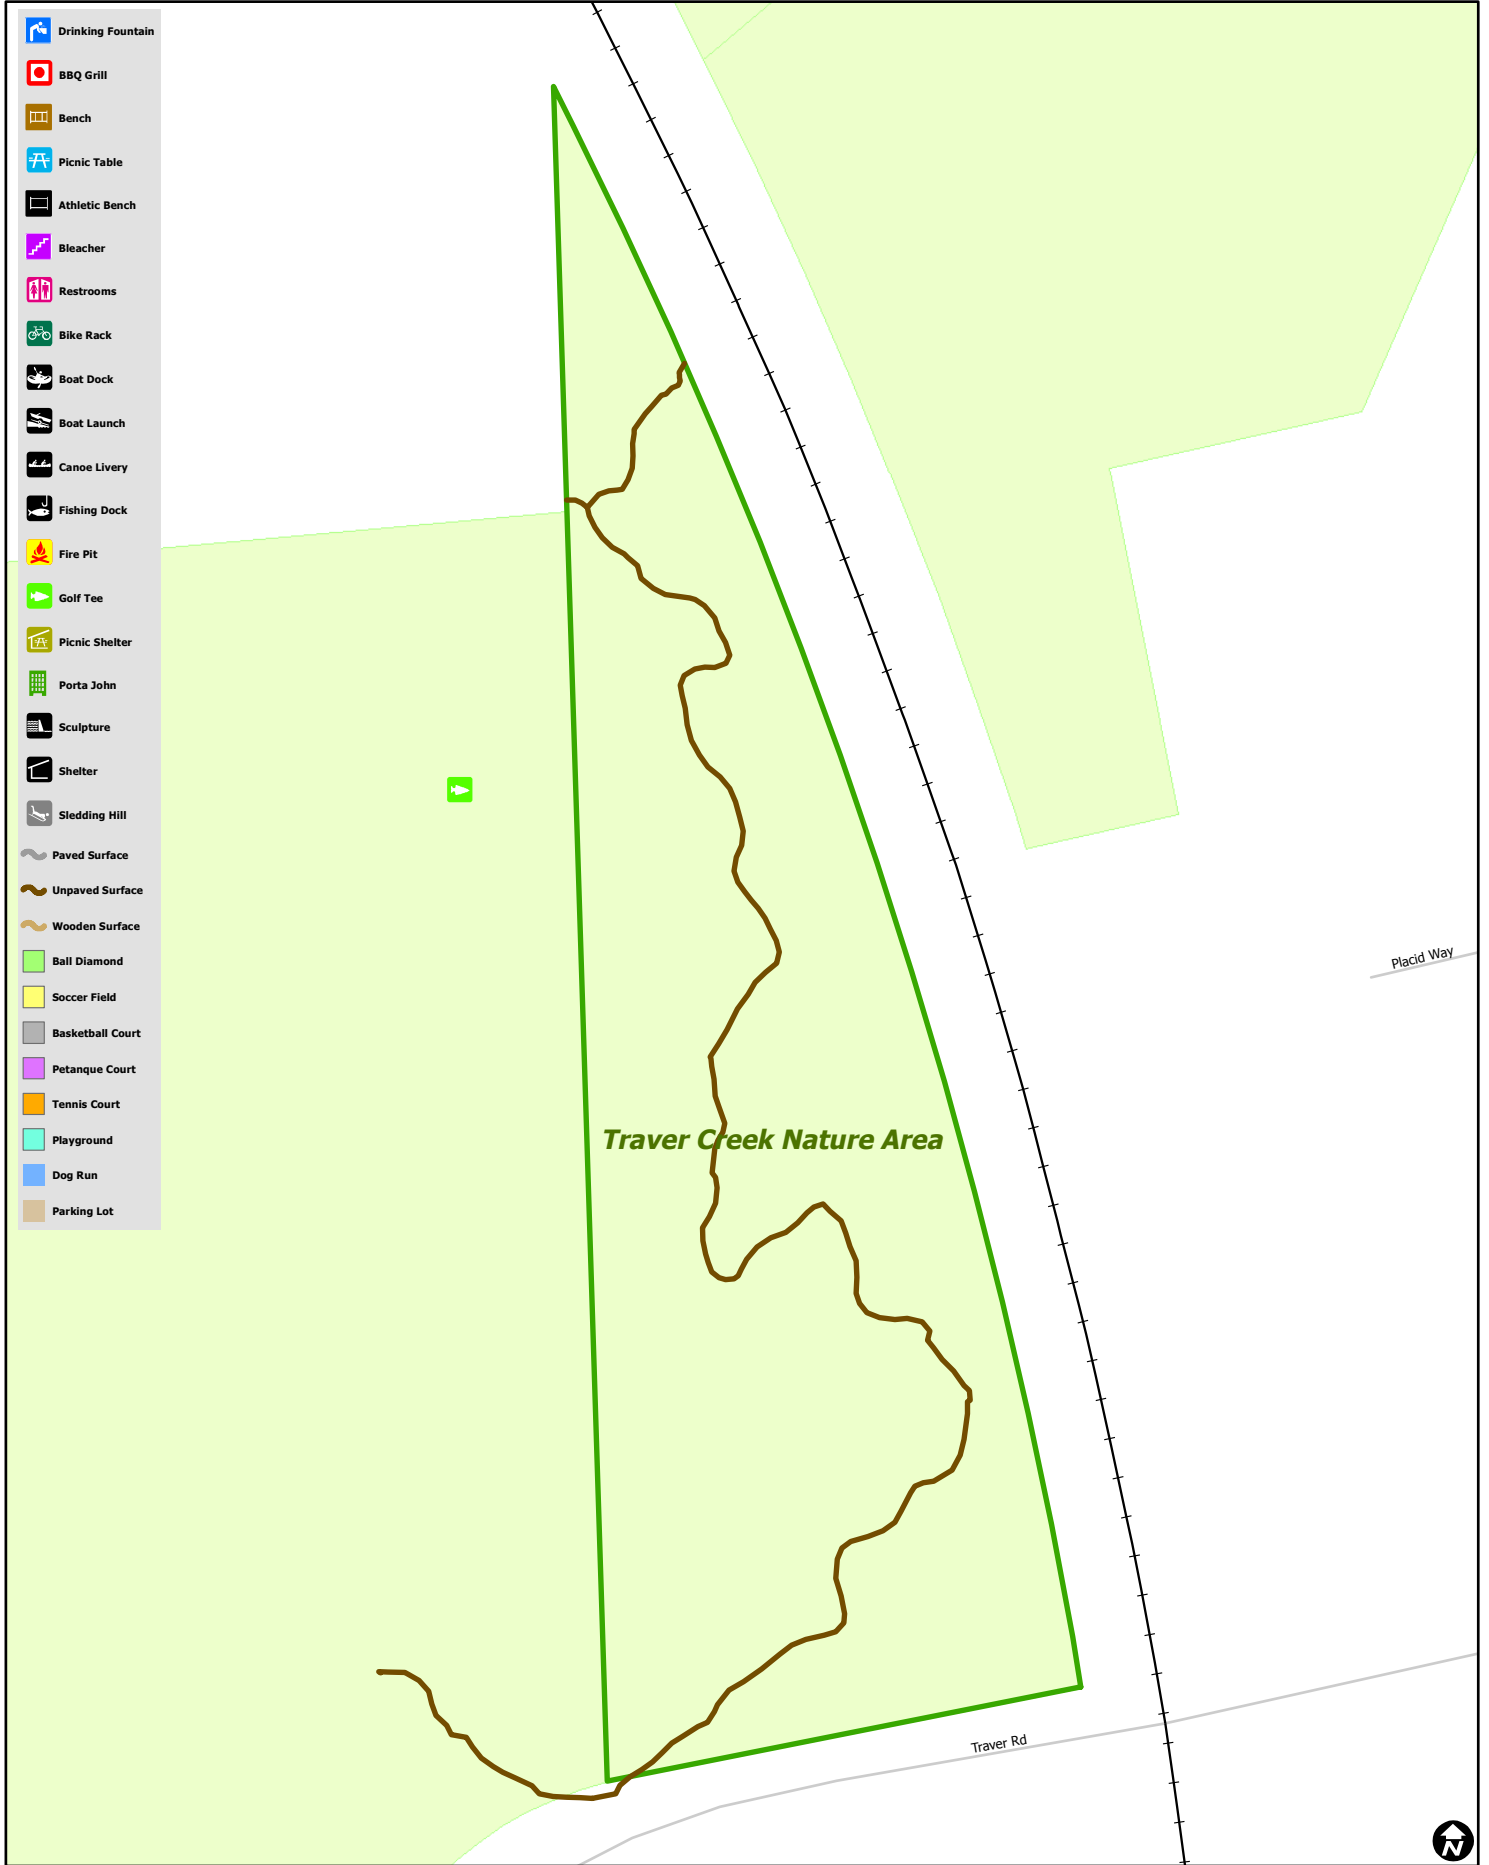

# Traver Creek Nature Area

-  Drinking Fountain
-  BBQ Grill
-  Bench
-  Picnic Table
-  Athletic Bench
-  Bleacher
-  Restrooms
-  Bike Rack
-  Boat Dock
-  Boat Launch
-  Canoe Livery
-  Fishing Dock
-  Fire Pit
-  Golf Tee
-  Picnic Shelter
-  Porta John
-  Sculpture
-  Shelter
-  Stedding Hill
-  Paved Surface
-  Unpaved Surface
-  Wooden Surface
-  Ball Diamond
-  Soccer Field
-  Basketball Court
-  Petanque Court
-  Tennis Court
-  Playground
-  Dog Run
-  Parking Lot