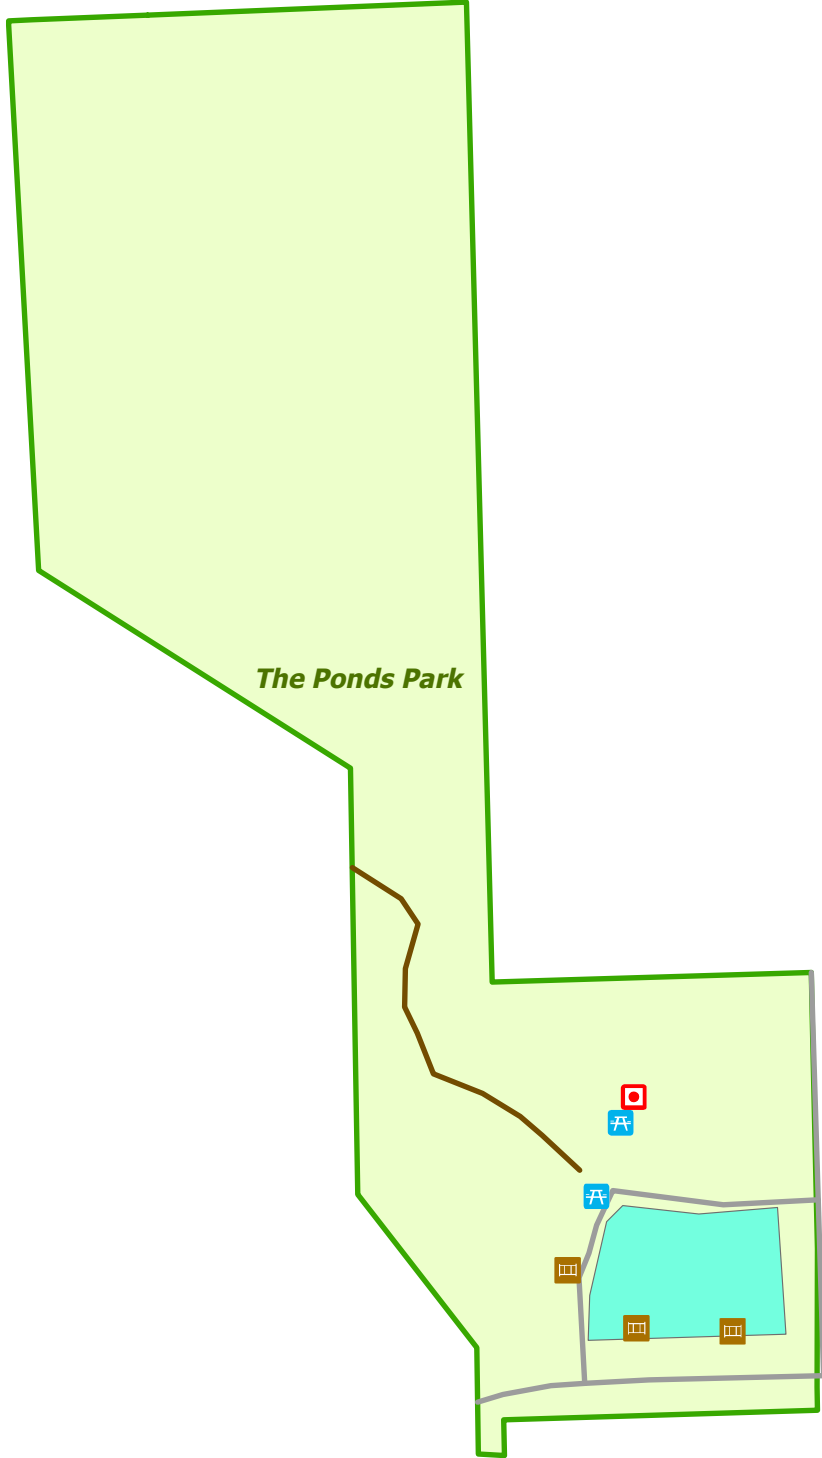

The Ponds Park

- Drinking Fountain
- BBQ Grill
- Bench
- Picnic Table
- Athletic Bench
- Bleacher
- Restrooms
- Bike Rack
- Boat Dock
- Boat Launch
- Canoe Livery
- Fishing Dock
- Fire Pit
- Golf Tee
- Picnic Shelter
- Porta John
- Sculpture
- Shelter
- Stedding Hill
- Paved Surface
- Unpaved Surface
- Wooden Surface
- Ball Diamond
- Soccer Field
- Basketball Court
- Petanque Court
- Tennis Court
- Playground
- Dog Run
- Parking Lot