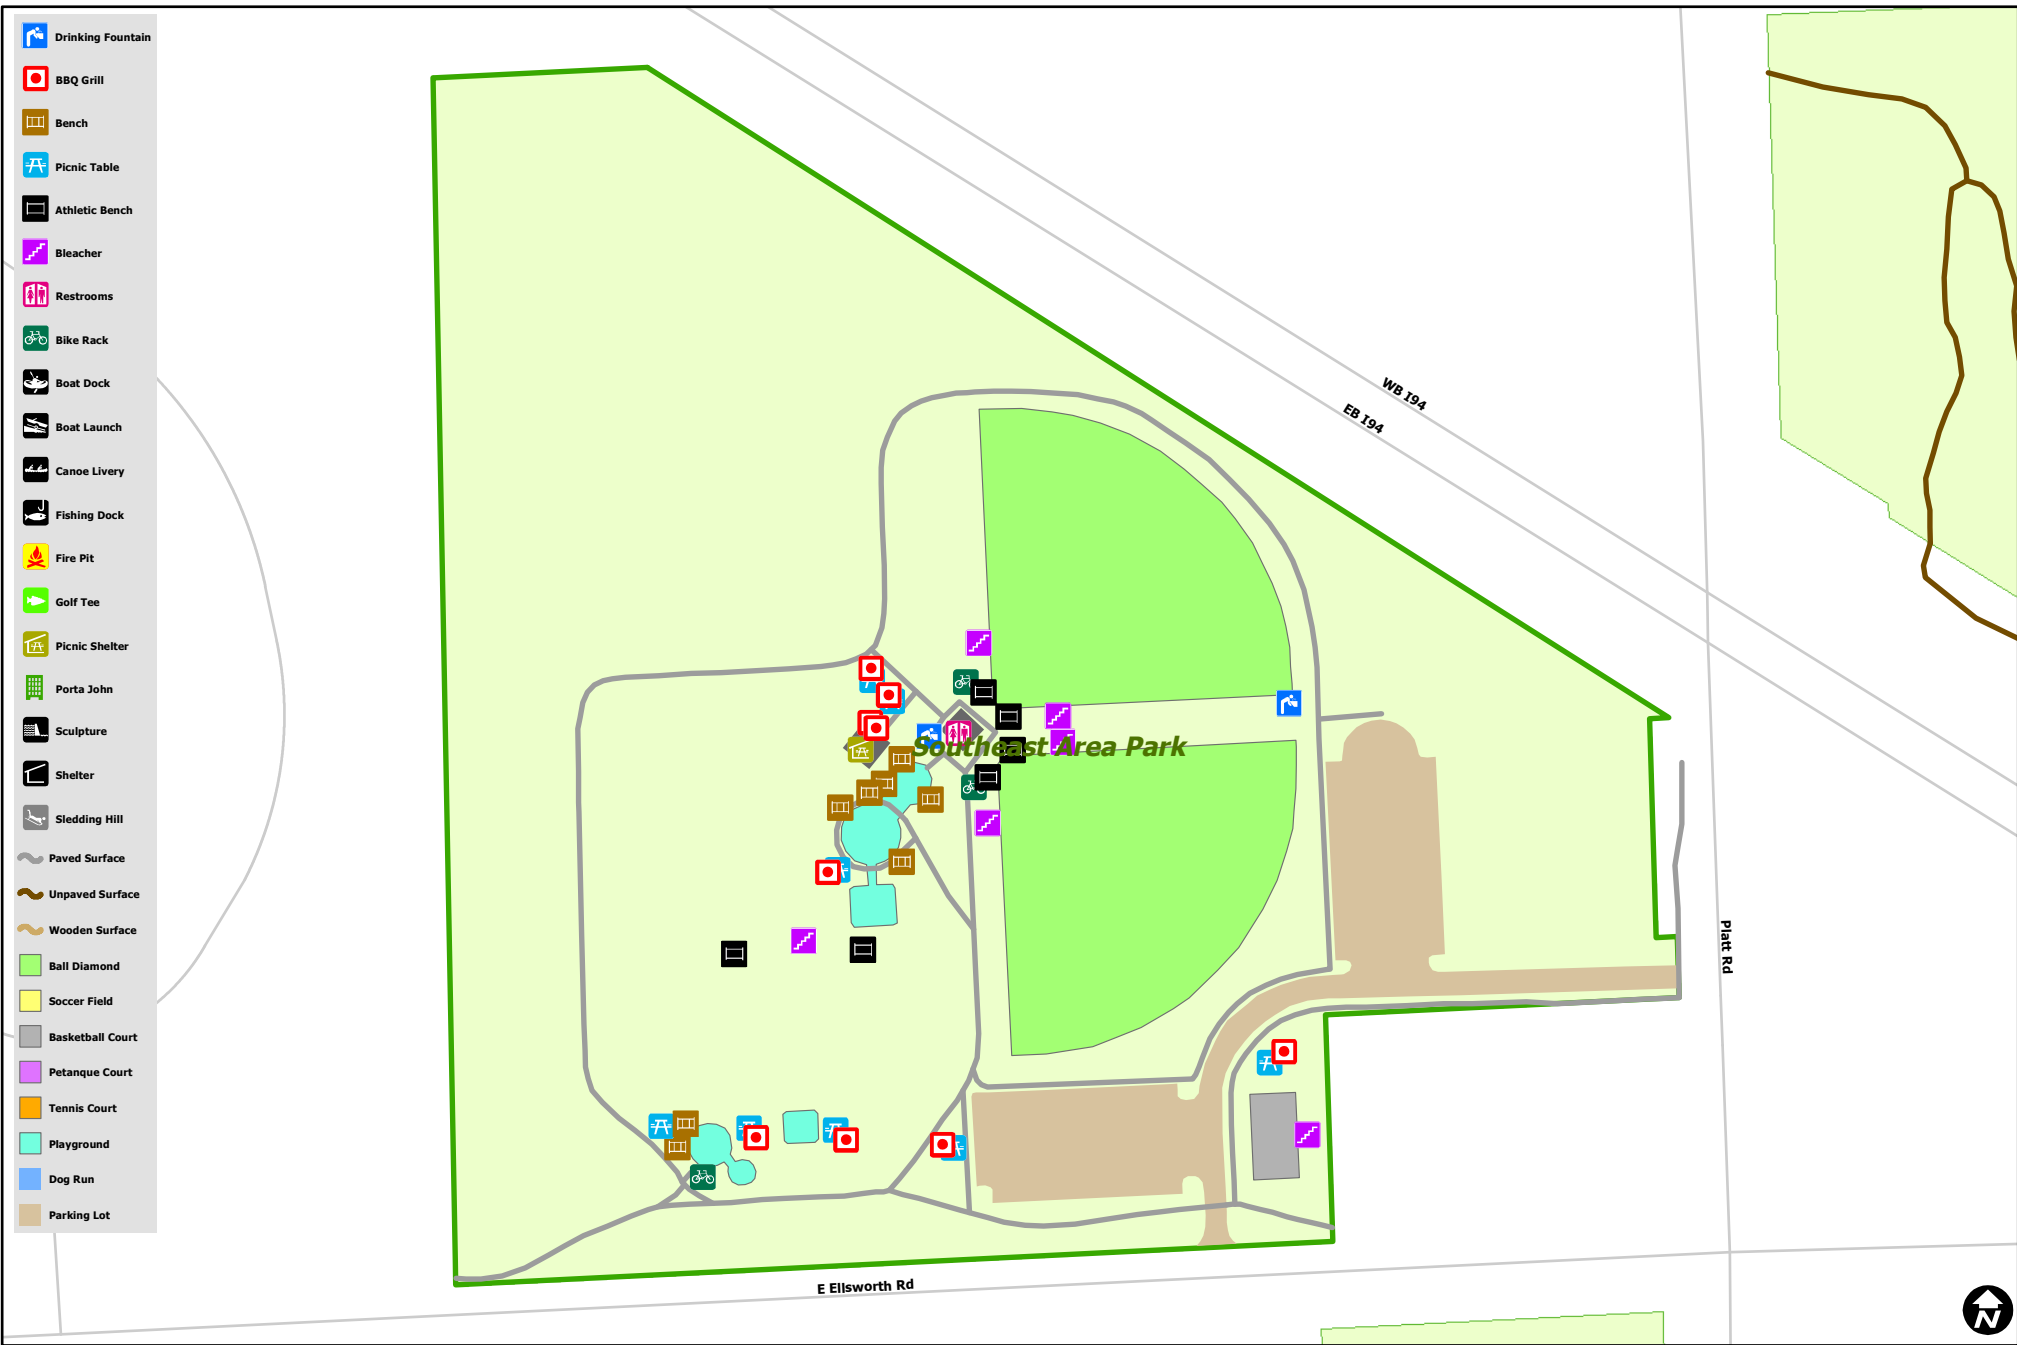

# Southeast Area Park

-  Drinking Fountain
-  BBQ Grill
-  Bench
-  Picnic Table
-  Athletic Bench
-  Bleacher
-  Restrooms
-  Bike Rack
-  Boat Dock
-  Boat Launch
-  Canoe Livery
-  Fishing Dock
-  Fire Pit
-  Golf Tee
-  Picnic Shelter
-  Porta John
-  Sculpture
-  Shelter
-  Sledding Hill
-  Paved Surface
-  Unpaved Surface
-  Wooden Surface
-  Ball Diamond
-  Soccer Field
-  Basketball Court
-  Petanque Court
-  Tennis Court
-  Playground
-  Dog Run
-  Parking Lot

Map date 10/6/2017  
 Any aerial imagery is circa 2015 unless otherwise noted  
 Terms of use: [www.a2gov.org/terms](http://www.a2gov.org/terms)