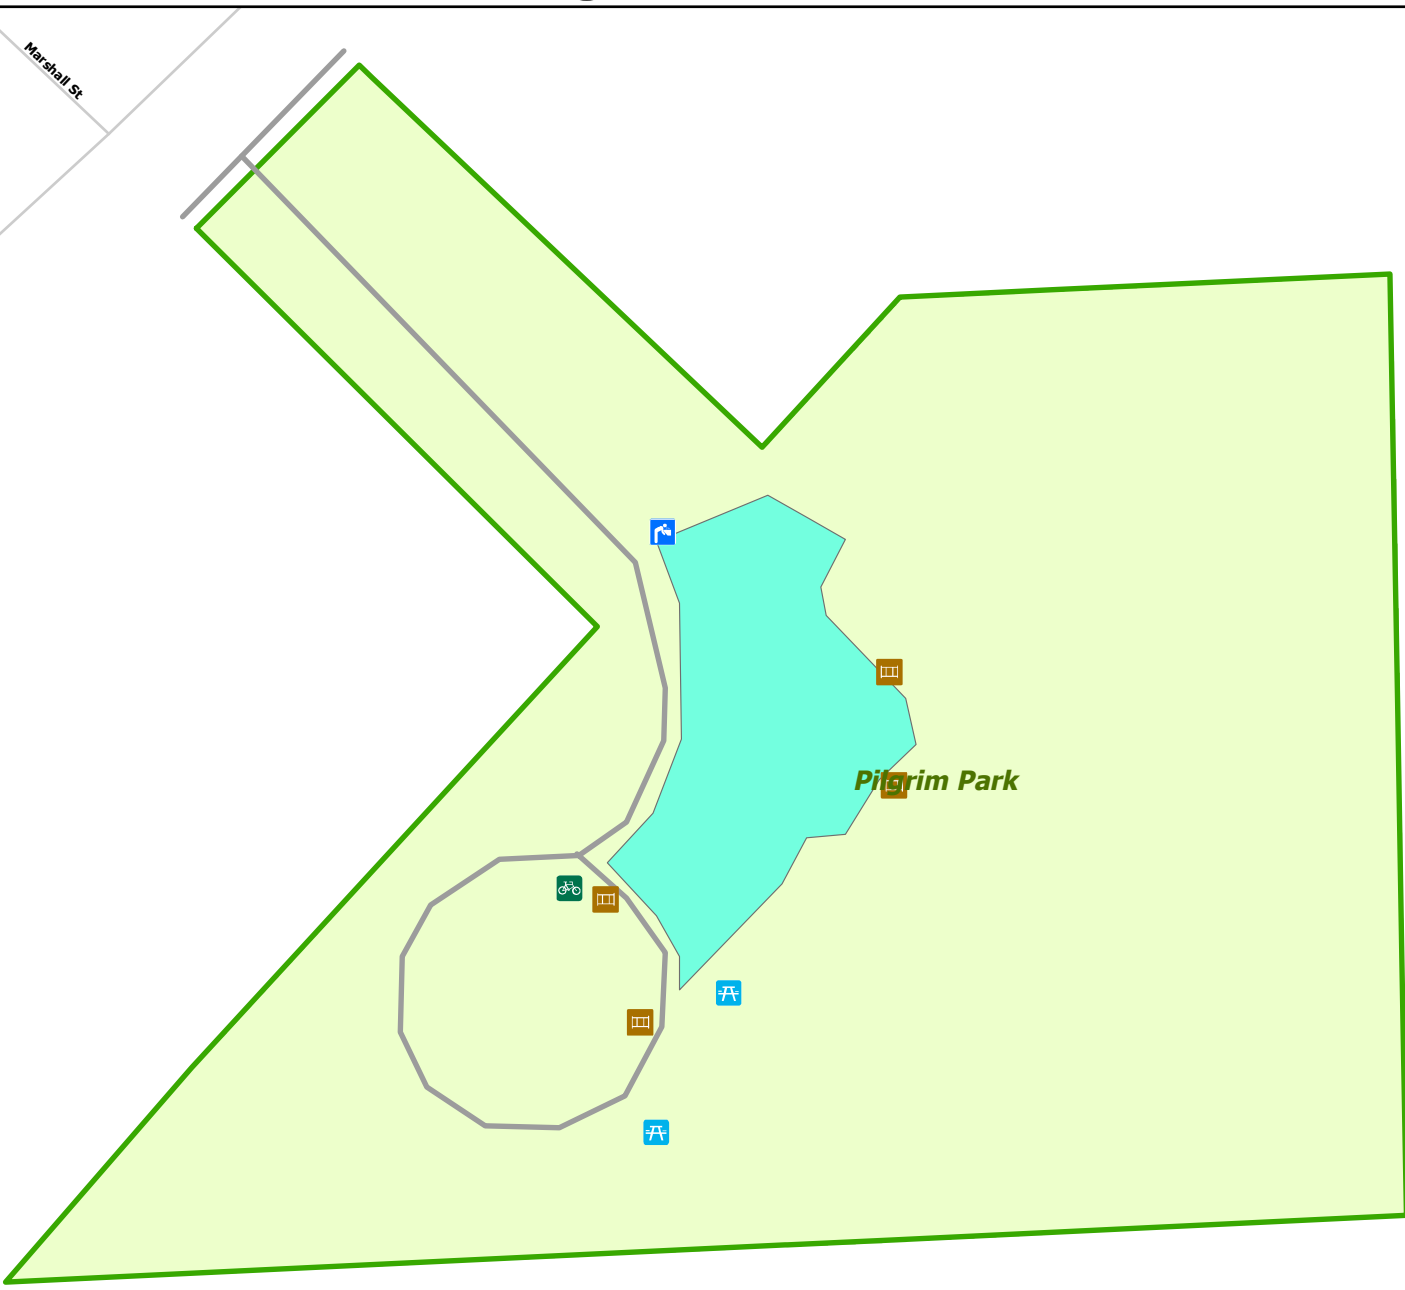

Pilgrim Park

- Drinking Fountain
- BBQ Grill
- Bench
- Picnic Table
- Athletic Bench
- Bleacher
- Restrooms
- Bike Rack
- Boat Dock
- Boat Launch
- Canoe Livery
- Fishing Dock
- Fire Pit
- Golf Tee
- Picnic Shelter
- Porta John
- Sculpture
- Shelter
- Sledding Hill
- Paved Surface
- Unpaved Surface
- Wooden Surface
- Ball Diamond
- Soccer Field
- Basketball Court
- Petanque Court
- Tennis Court
- Playground
- Dog Run
- Parking Lot

Marshall St
Verde Ave

Pilgrim Park

Map date 10/6/2017
Any aerial imagery is circa 2015 unless otherwise noted
Terms of use: www.a2gov.org/terms