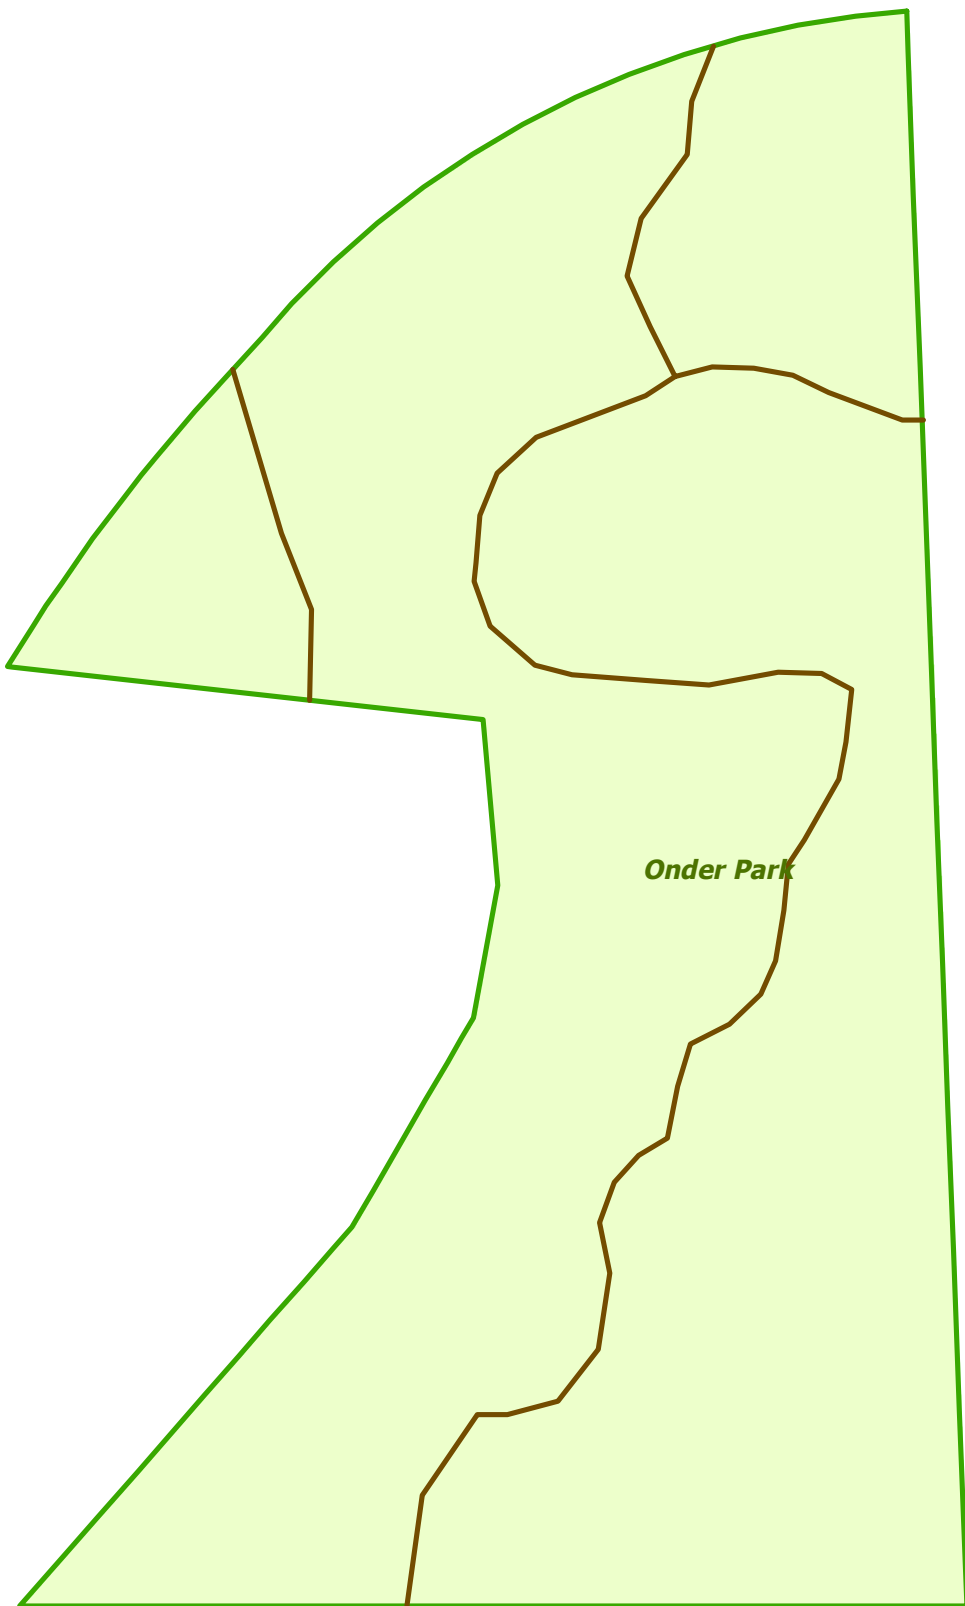

Onder Park

- Drinking Fountain
- BBQ Grill
- Bench
- Picnic Table
- Athletic Bench
- Bleacher
- Restrooms
- Bike Rack
- Boat Dock
- Boat Launch
- Canoe Livery
- Fishing Dock
- Fire Pit
- Golf Tee
- Picnic Shelter
- Porta John
- Sculpture
- Shelter
- Sledding Hill
- Paved Surface
- Unpaved Surface
- Wooden Surface
- Ball Diamond
- Soccer Field
- Basketball Court
- Petanque Court
- Tennis Court
- Playground
- Pool Area
- Skatepark
- Dog Run
- Parking Lot

E M14 On/Off from Barton Dr

Brookside Dr

Map date 5/9/2019
Any aerial imagery is circa 2018 unless otherwise noted
Terms of use: www.a2gov.org/terms