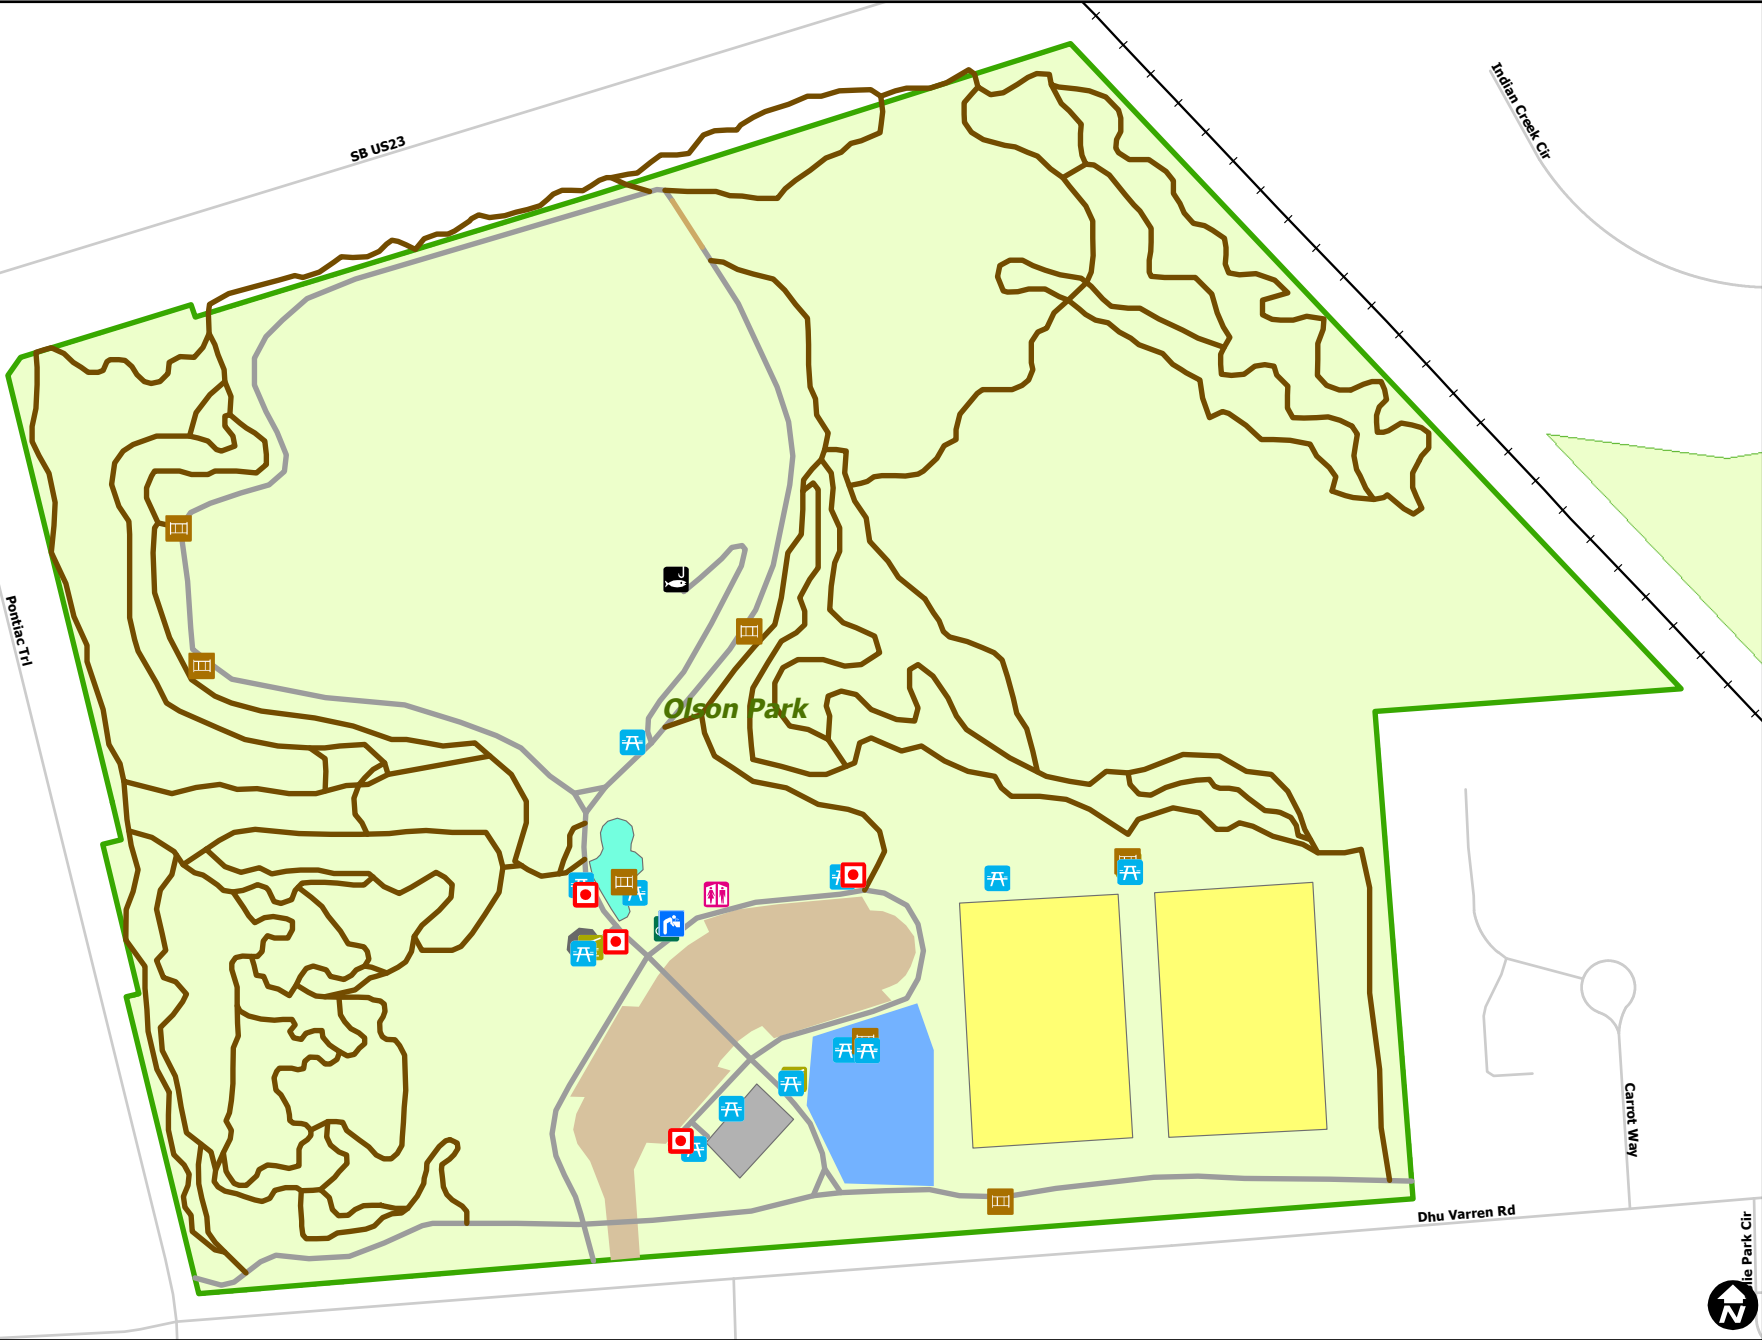

Olson Park

-  Drinking Fountain
-  BBQ Grill
-  Bench
-  Picnic Table
-  Athletic Bench
-  Bleacher
-  Restrooms
-  Bike Rack
-  Boat Dock
-  Boat Launch
-  Canoe Livery
-  Fishing Dock
-  Fire Pit
-  Golf Tee
-  Picnic Shelter
-  Porta John
-  Sculpture
-  Shelter
-  Sledding Hill
-  Paved Surface
-  Unpaved Surface
-  Wooden Surface
-  Ball Diamond
-  Soccer Field
-  Basketball Court
-  Petanque Court
-  Tennis Court
-  Playground
-  Dog Run
-  Parking Lot

Map date 10/6/2017
 Any aerial imagery is circa 2015 unless otherwise noted
 Terms of use: www.a2gov.org/terms