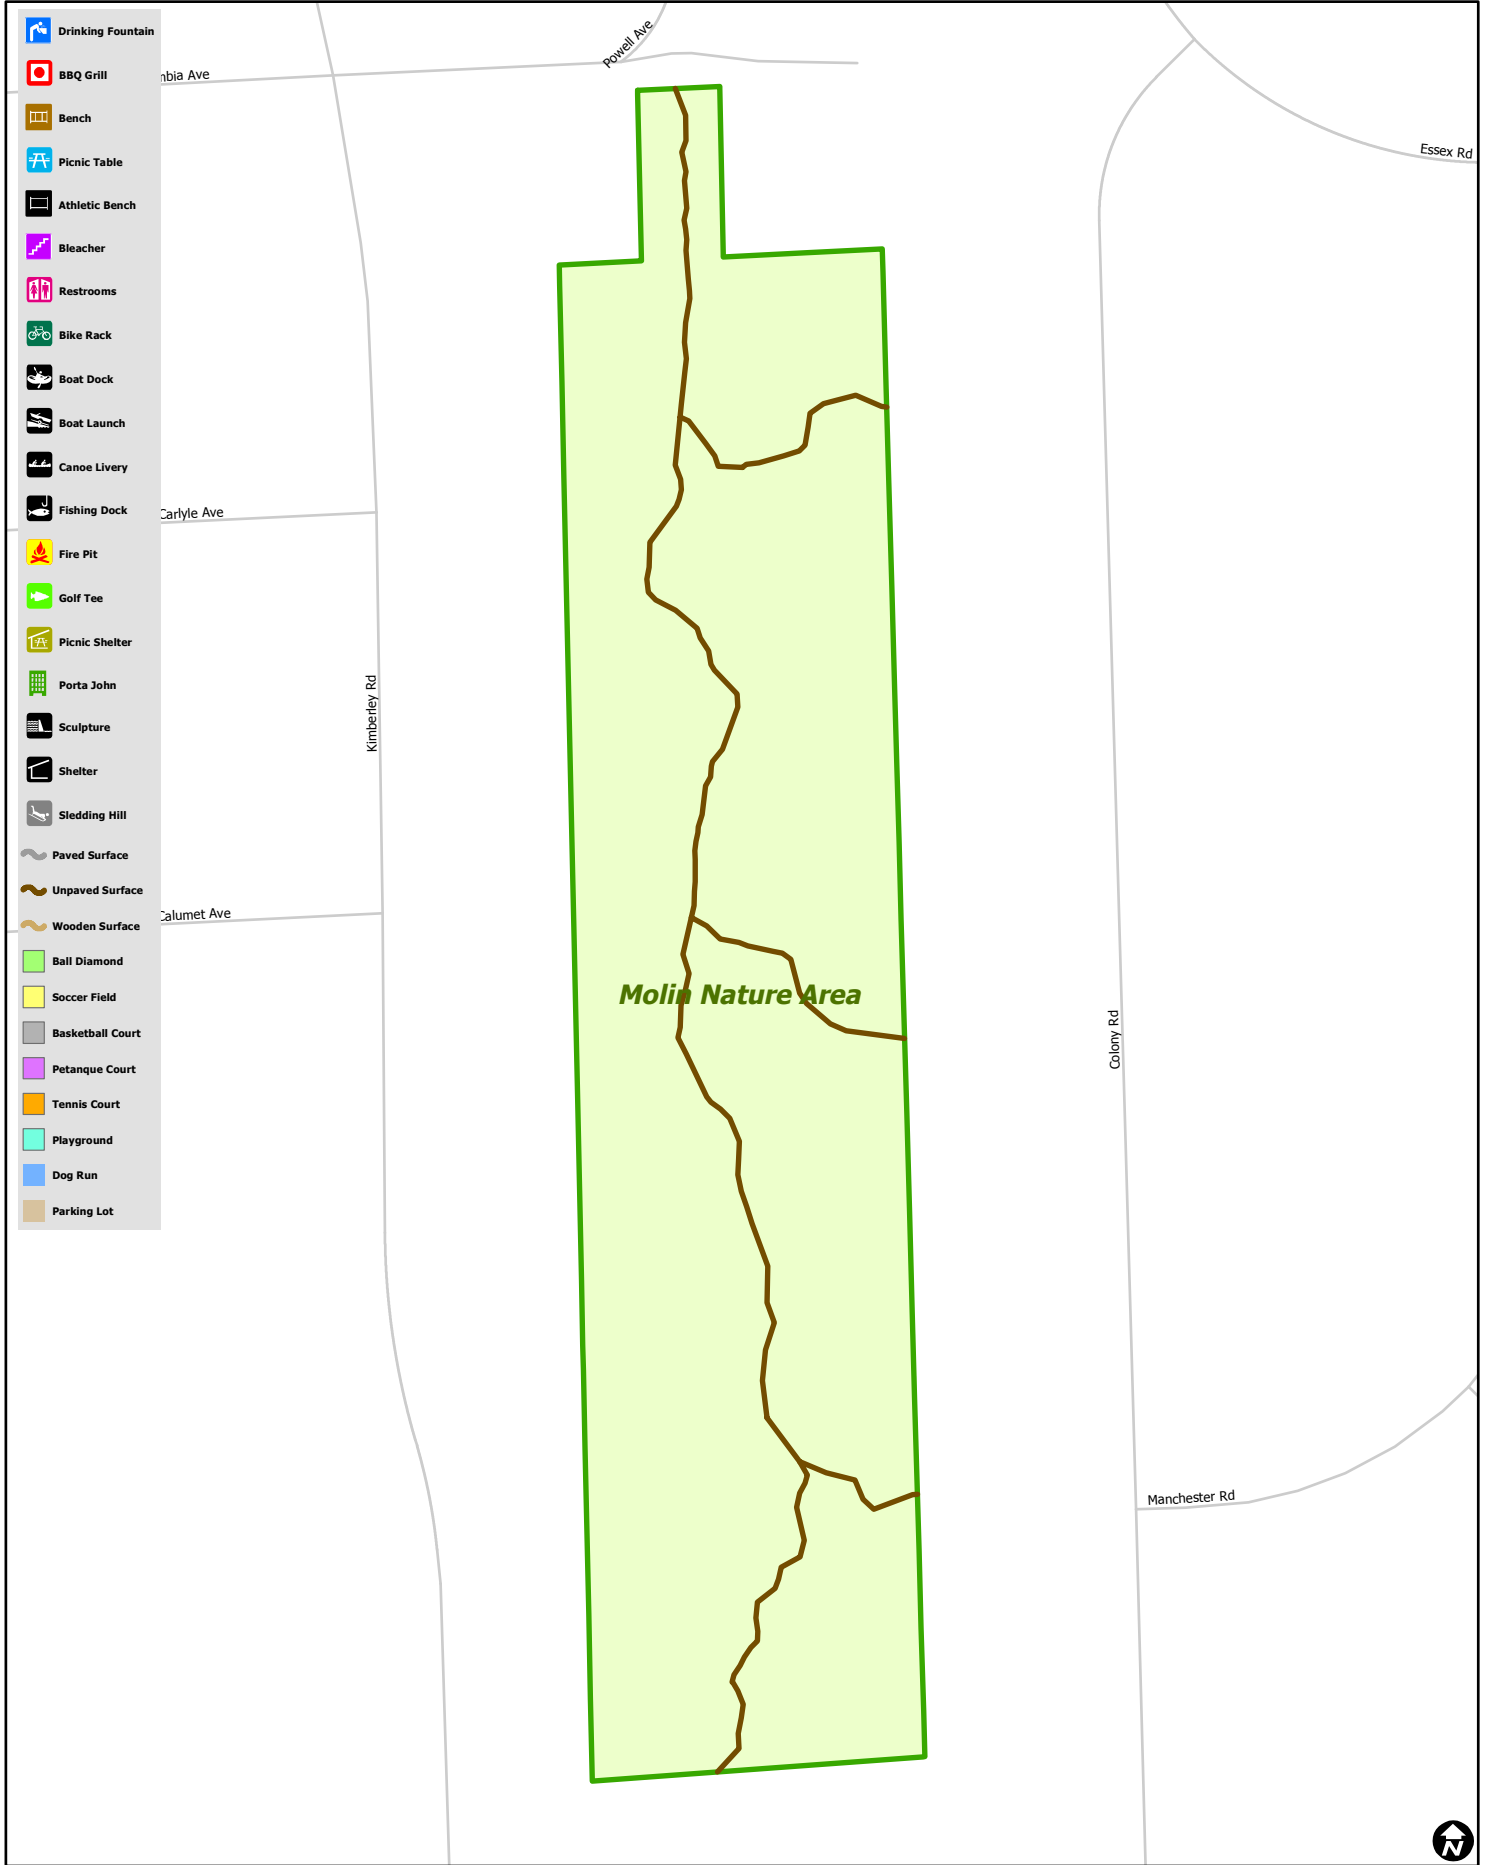

Molin Nature Area

- Drinking Fountain
- BBQ Grill
- Bench
- Picnic Table
- Athletic Bench
- Bleacher
- Restrooms
- Bike Rack
- Boat Dock
- Boat Launch
- Canoe Livery
- Fishing Dock
- Fire Pit
- Golf Tee
- Picnic Shelter
- Porta John
- Sculpture
- Shelter
- Stedding Hill
- Paved Surface
- Unpaved Surface
- Wooden Surface
- Ball Diamond
- Soccer Field
- Basketball Court
- Petanque Court
- Tennis Court
- Playground
- Dog Run
- Parking Lot