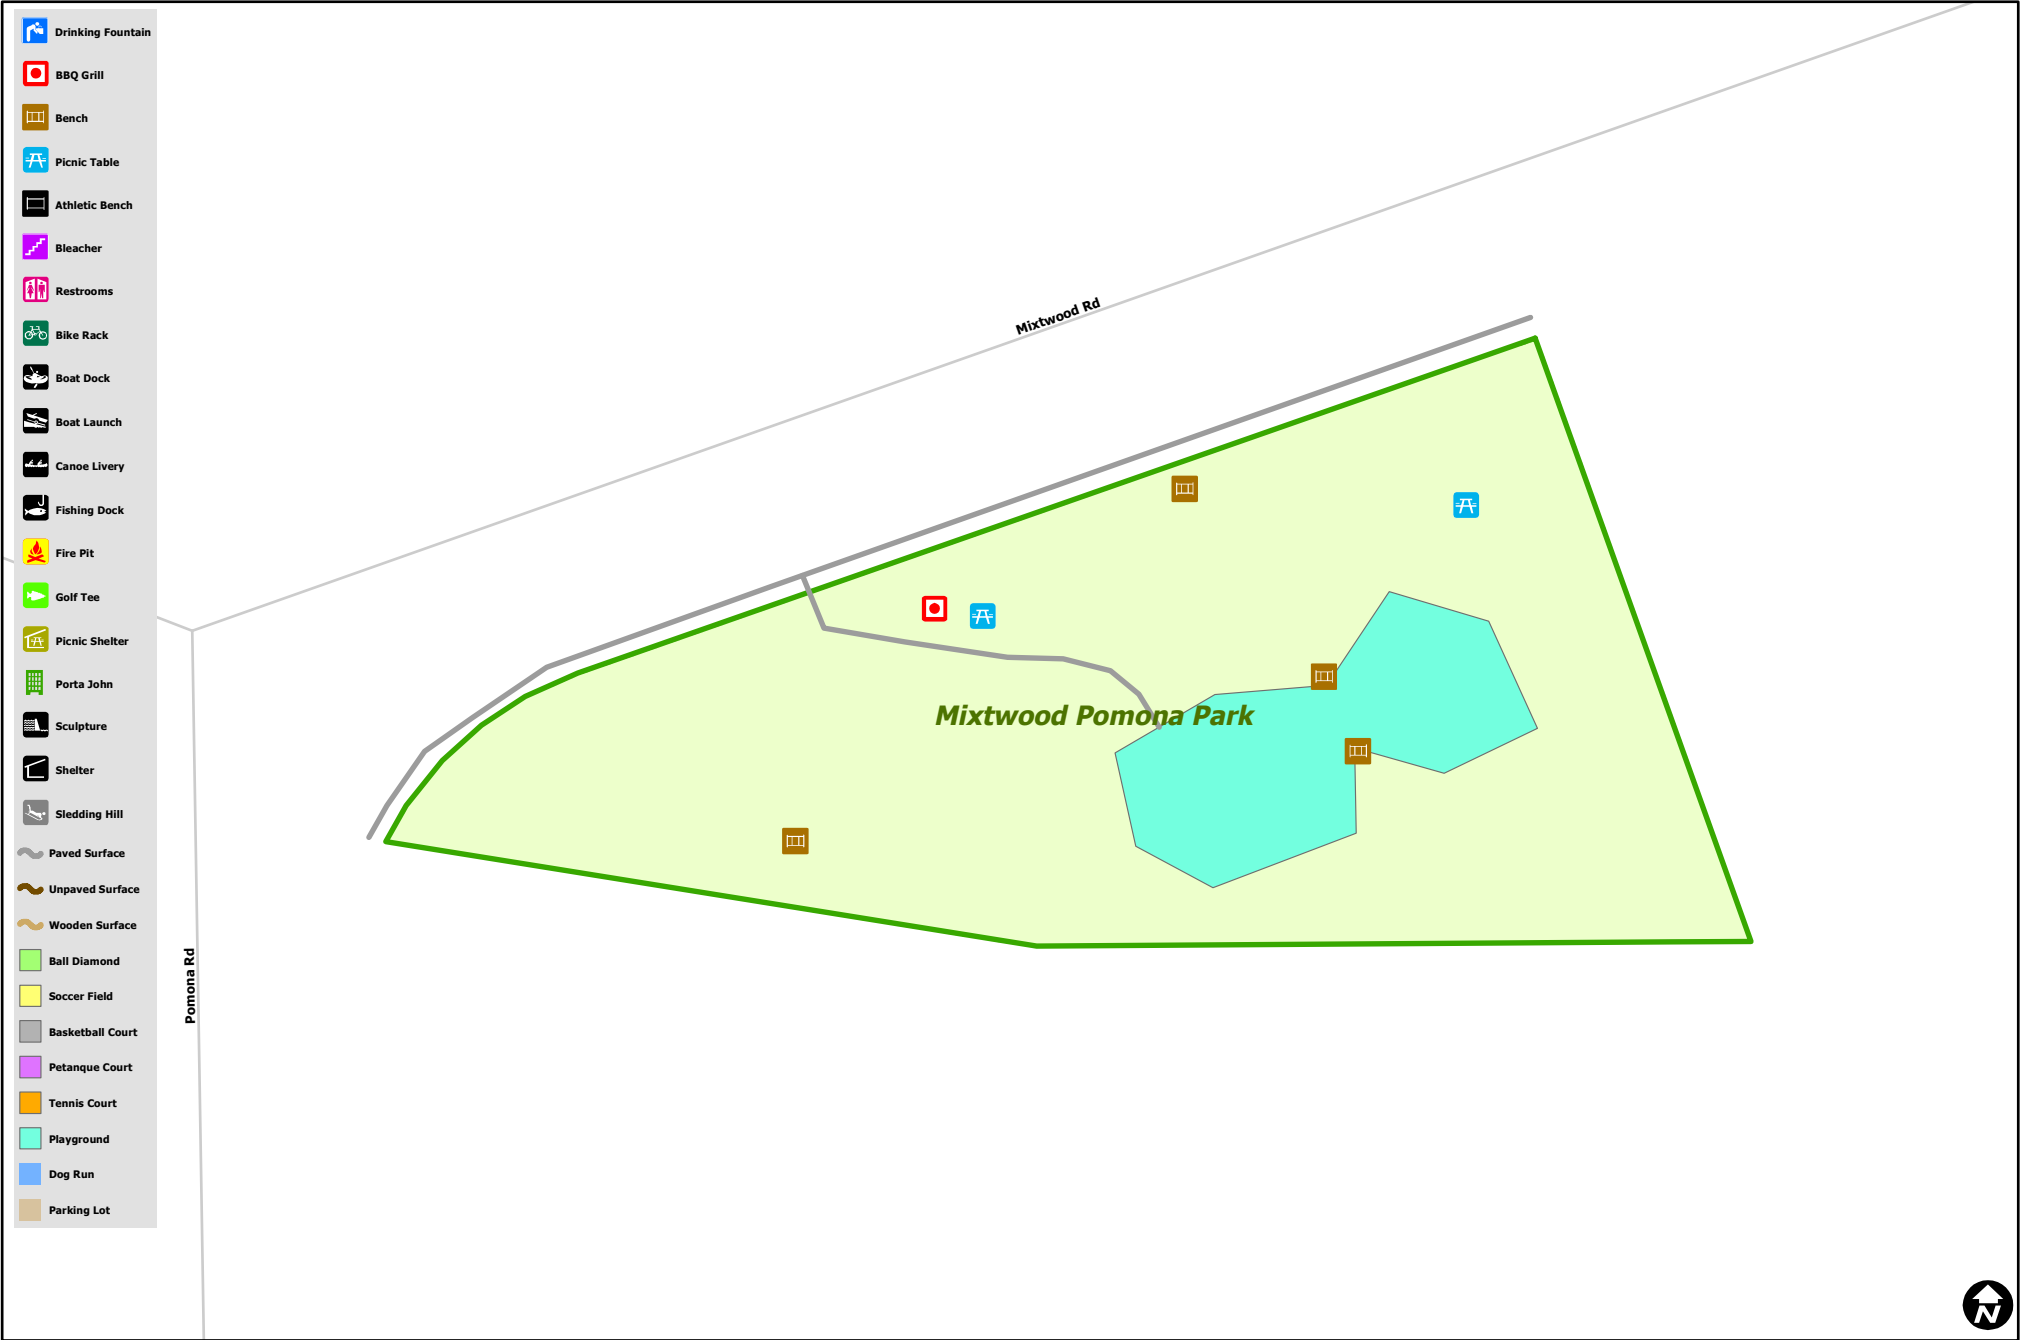

Mixtwood Pomona Park

- Drinking Fountain
- BBQ Grill
- Bench
- Picnic Table
- Athletic Bench
- Bleacher
- Restrooms
- Bike Rack
- Boat Dock
- Boat Launch
- Canoe Livery
- Fishing Dock
- Fire Pit
- Golf Tee
- Picnic Shelter
- Porta John
- Sculpture
- Shelter
- Sledding Hill
- Paved Surface
- Unpaved Surface
- Wooden Surface
- Ball Diamond
- Soccer Field
- Basketball Court
- Petanque Court
- Tennis Court
- Playground
- Dog Run
- Parking Lot

Map date 10/6/2017
 Any aerial imagery is circa 2015 unless otherwise noted
 Terms of use: www.a2gov.org/terms