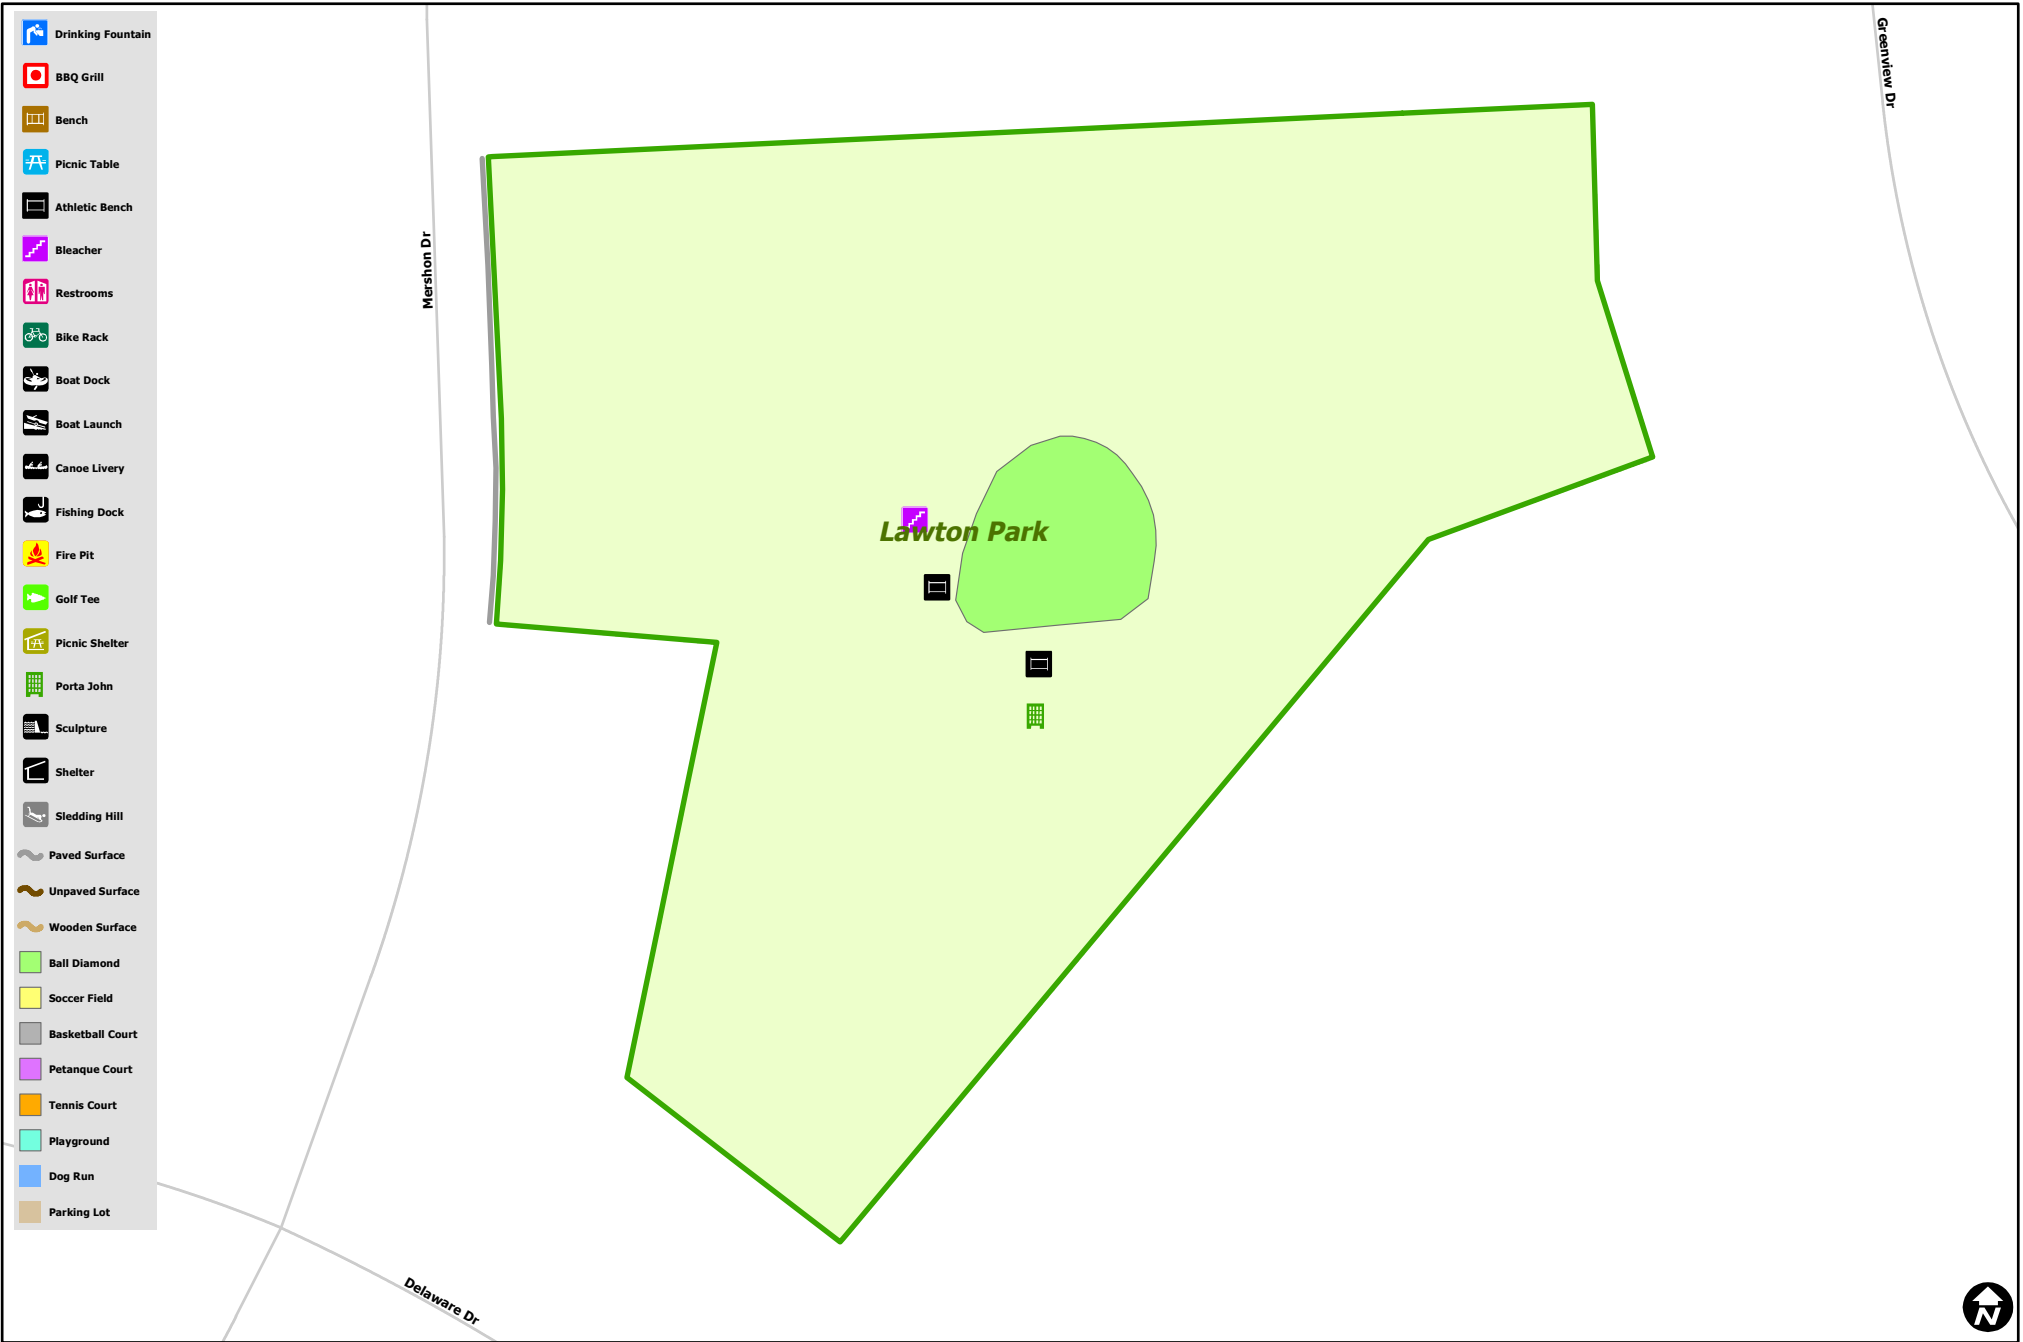

Lawton Park

-  Drinking Fountain
-  BBQ Grill
-  Bench
-  Picnic Table
-  Athletic Bench
-  Bleacher
-  Restrooms
-  Bike Rack
-  Boat Dock
-  Boat Launch
-  Canoe Livery
-  Fishing Dock
-  Fire Pit
-  Golf Tee
-  Picnic Shelter
-  Porta John
-  Sculpture
-  Shelter
-  Sledding Hill
-  Paved Surface
-  Unpaved Surface
-  Wooden Surface
-  Ball Diamond
-  Soccer Field
-  Basketball Court
-  Petanque Court
-  Tennis Court
-  Playground
-  Dog Run
-  Parking Lot

Map date 10/6/2017
 Any aerial imagery is circa 2015 unless otherwise noted
 Terms of use: www.a2gov.org/terms