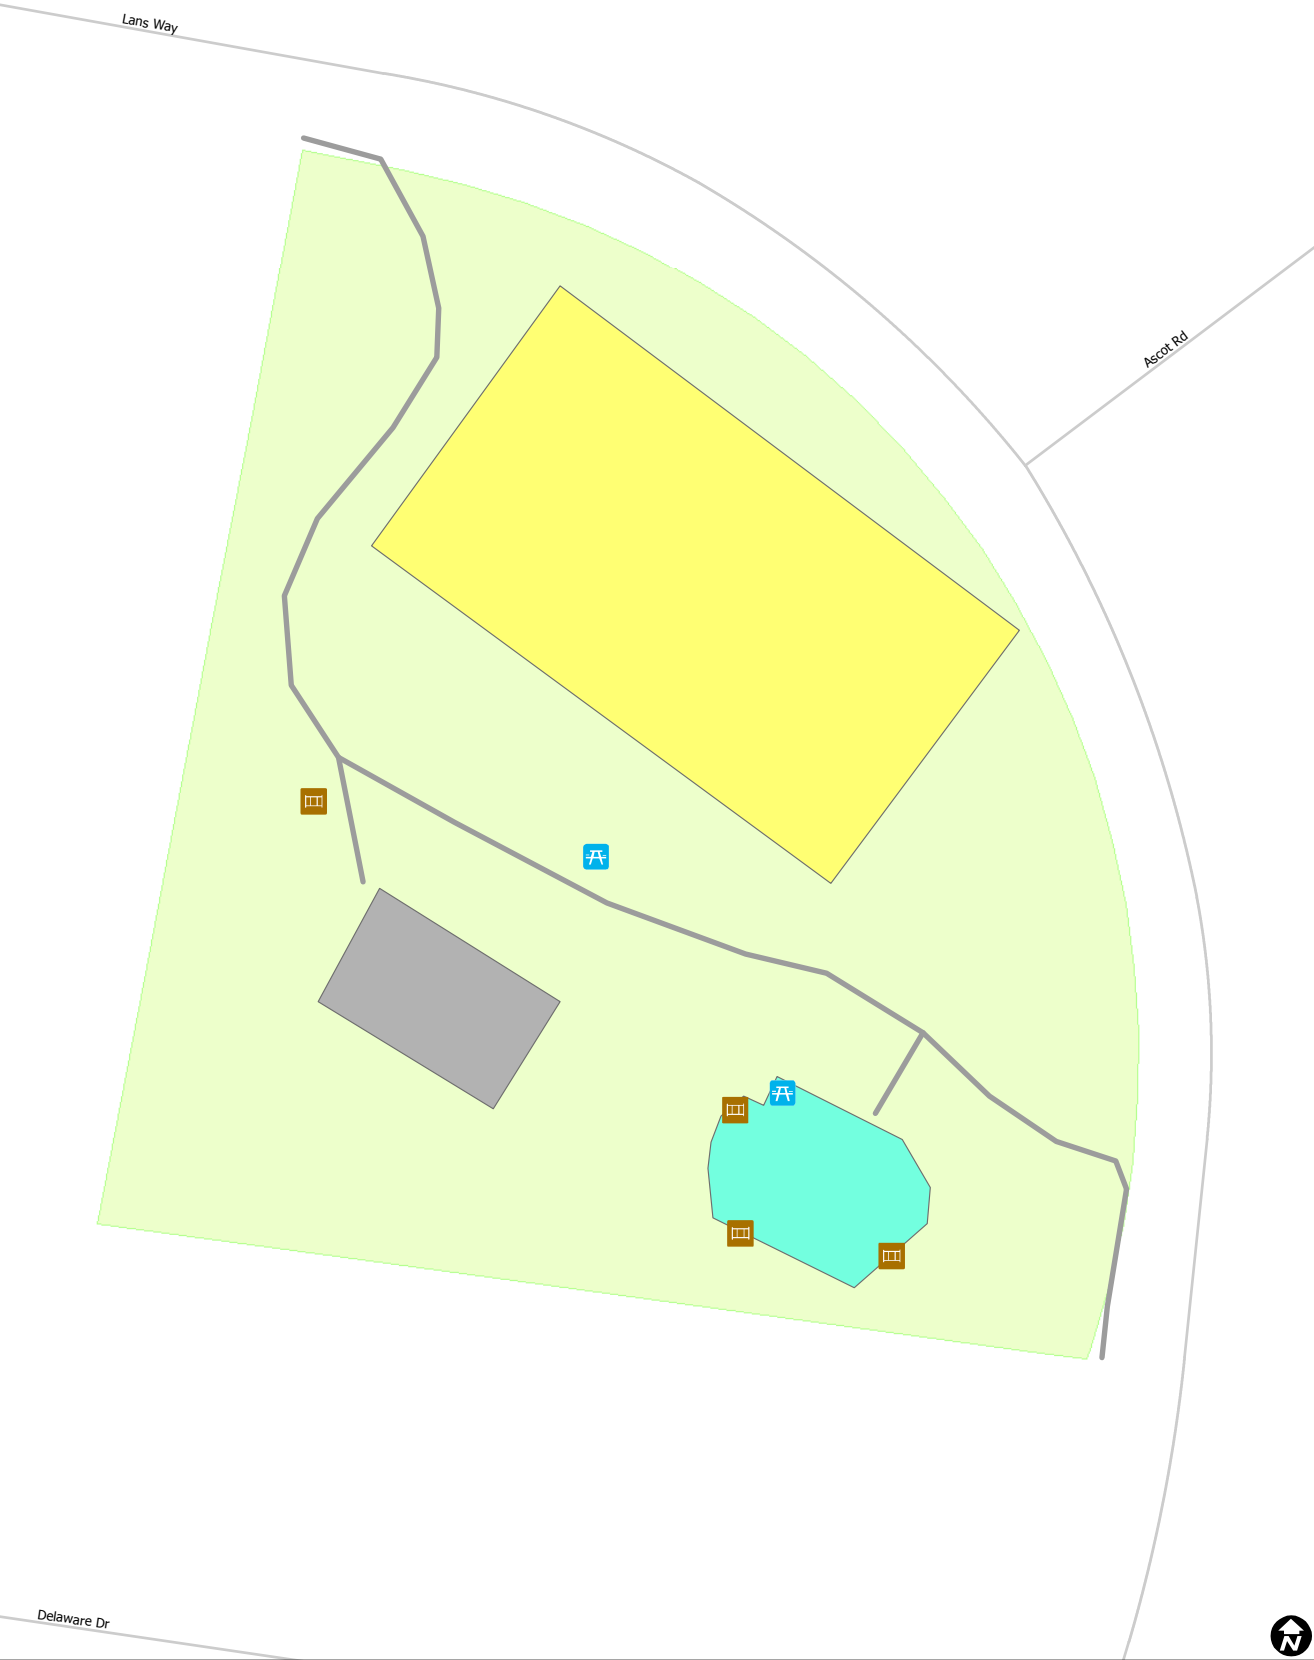

Lansdowne Park

-  Drinking Fountain
-  BBQ Grill
-  Bench
-  Picnic Table
-  Athletic Bench
-  Bleacher
-  Restrooms
-  Bike Rack
-  Boat Dock
-  Boat Launch
-  Canoe Livery
-  Fishing Dock
-  Fire Pit
-  Golf Tee
-  Picnic Shelter
-  Porta John
-  Sculpture
-  Shelter
-  Stedding Hill
-  Paved Surface
-  Unpaved Surface
-  Wooden Surface
-  Ball Diamond
-  Soccer Field
-  Basketball Court
-  Petanque Court
-  Tennis Court
-  Playground
-  Dog Run
-  Parking Lot

Map date 10/6/2017
 Any aerial imagery is circa 2015
 unless otherwise noted
 Terms of use: www.a2gov.org/terms