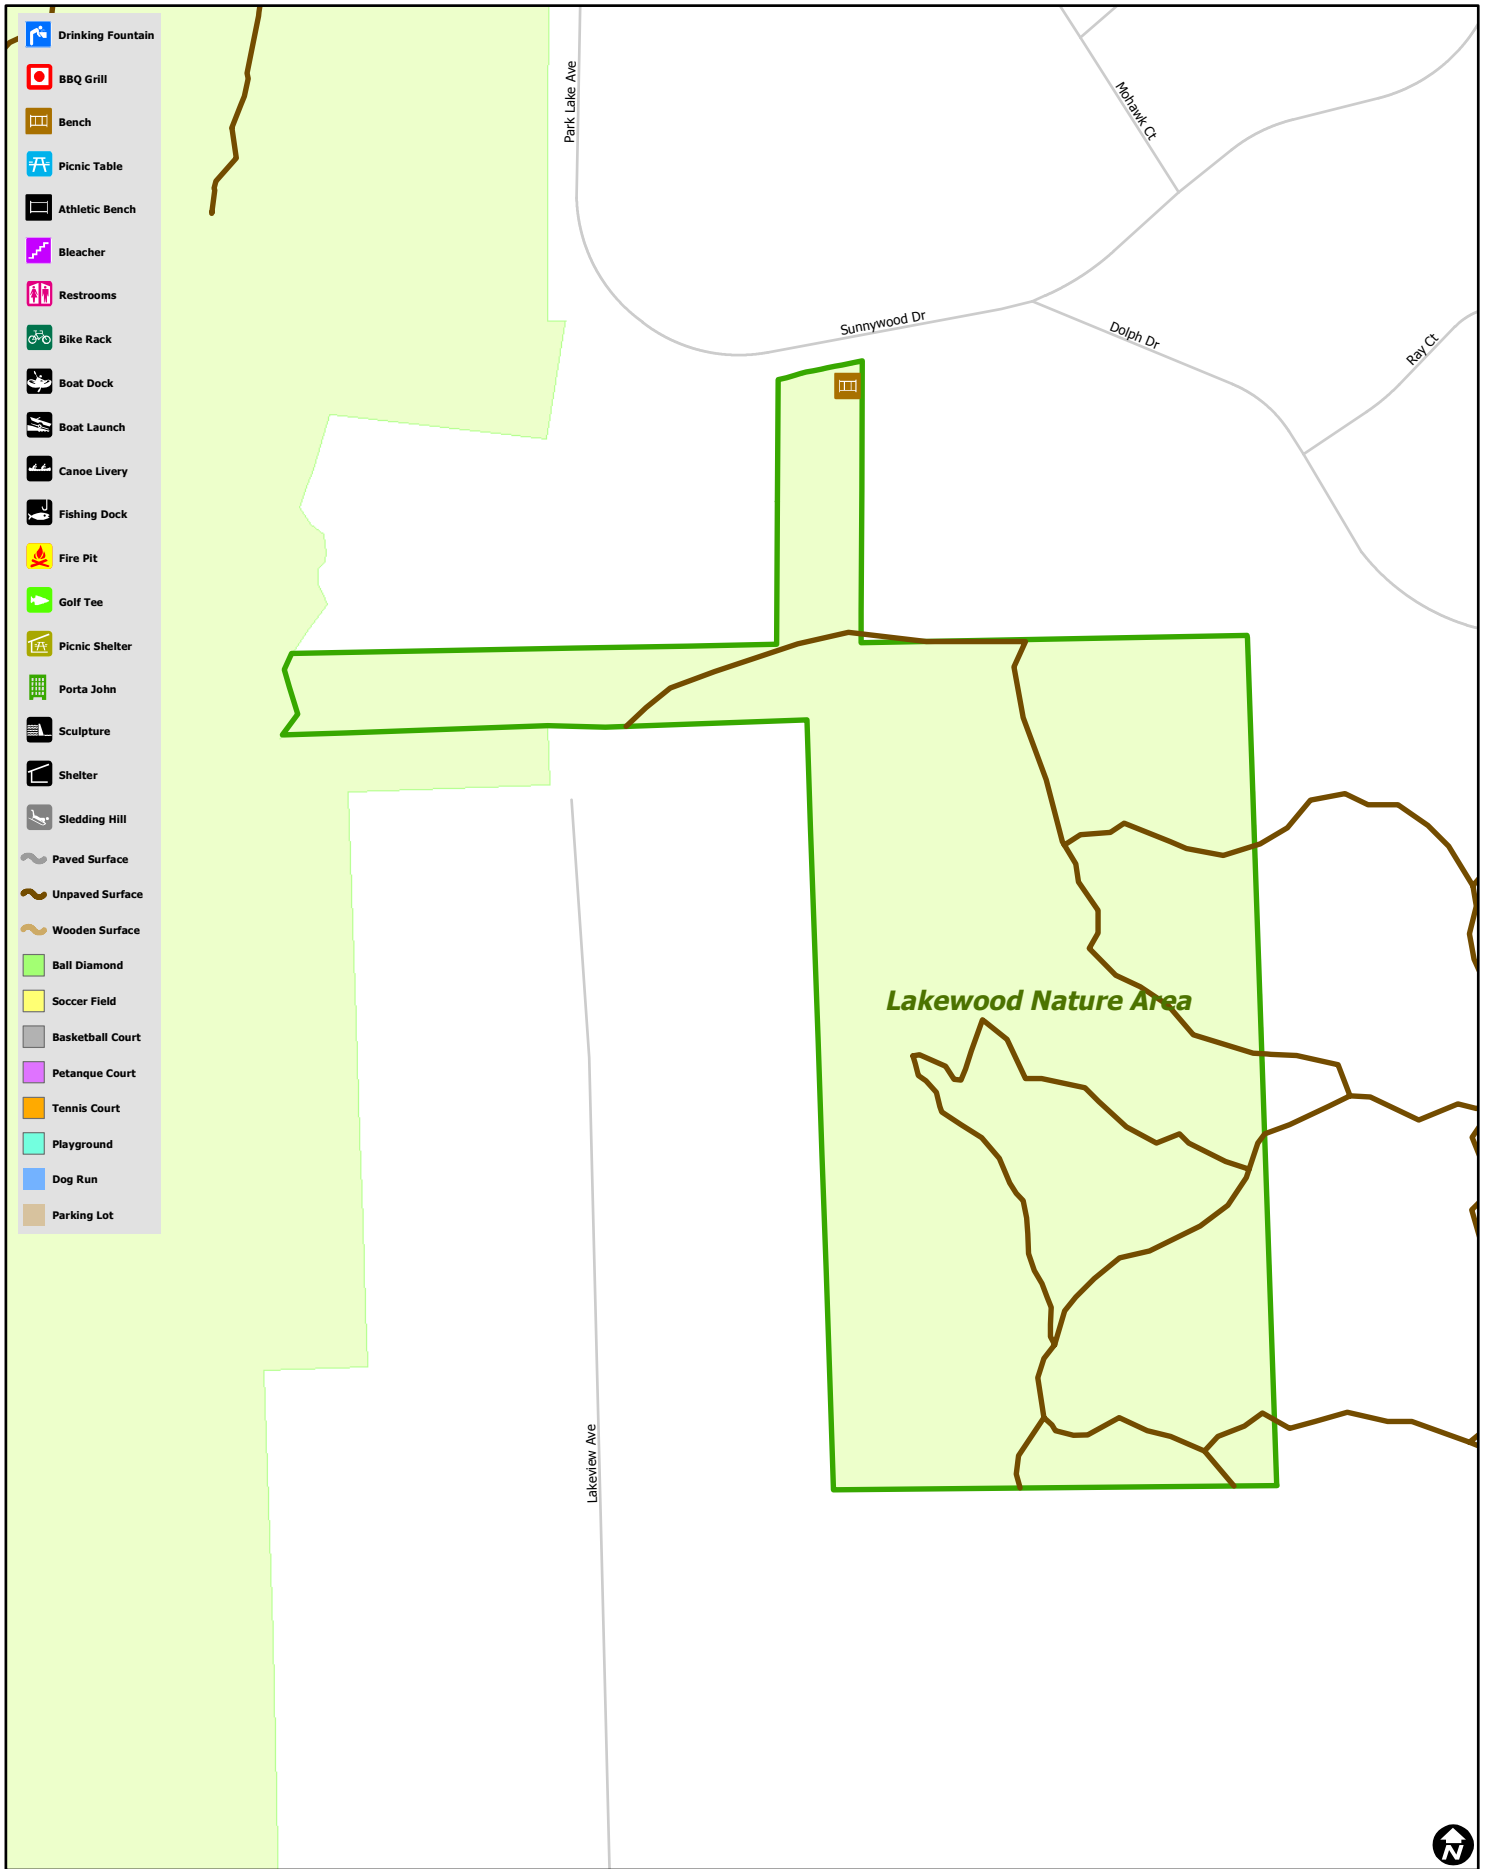

# Lakewood Nature Area

-  Drinking Fountain
-  BBQ Grill
-  Bench
-  Picnic Table
-  Athletic Bench
-  Bleacher
-  Restrooms
-  Bike Rack
-  Boat Dock
-  Boat Launch
-  Canoe Livery
-  Fishing Dock
-  Fire Pit
-  Golf Tee
-  Picnic Shelter
-  Porta John
-  Sculpture
-  Shelter
-  Stedding Hill
-  Paved Surface
-  Unpaved Surface
-  Wooden Surface
-  Ball Diamond
-  Soccer Field
-  Basketball Court
-  Petanque Court
-  Tennis Court
-  Playground
-  Dog Run
-  Parking Lot

Map date 10/6/2017  
 Any aerial imagery is circa 2015  
 unless otherwise noted  
 Terms of use: [www.a2gov.org/terms](http://www.a2gov.org/terms)