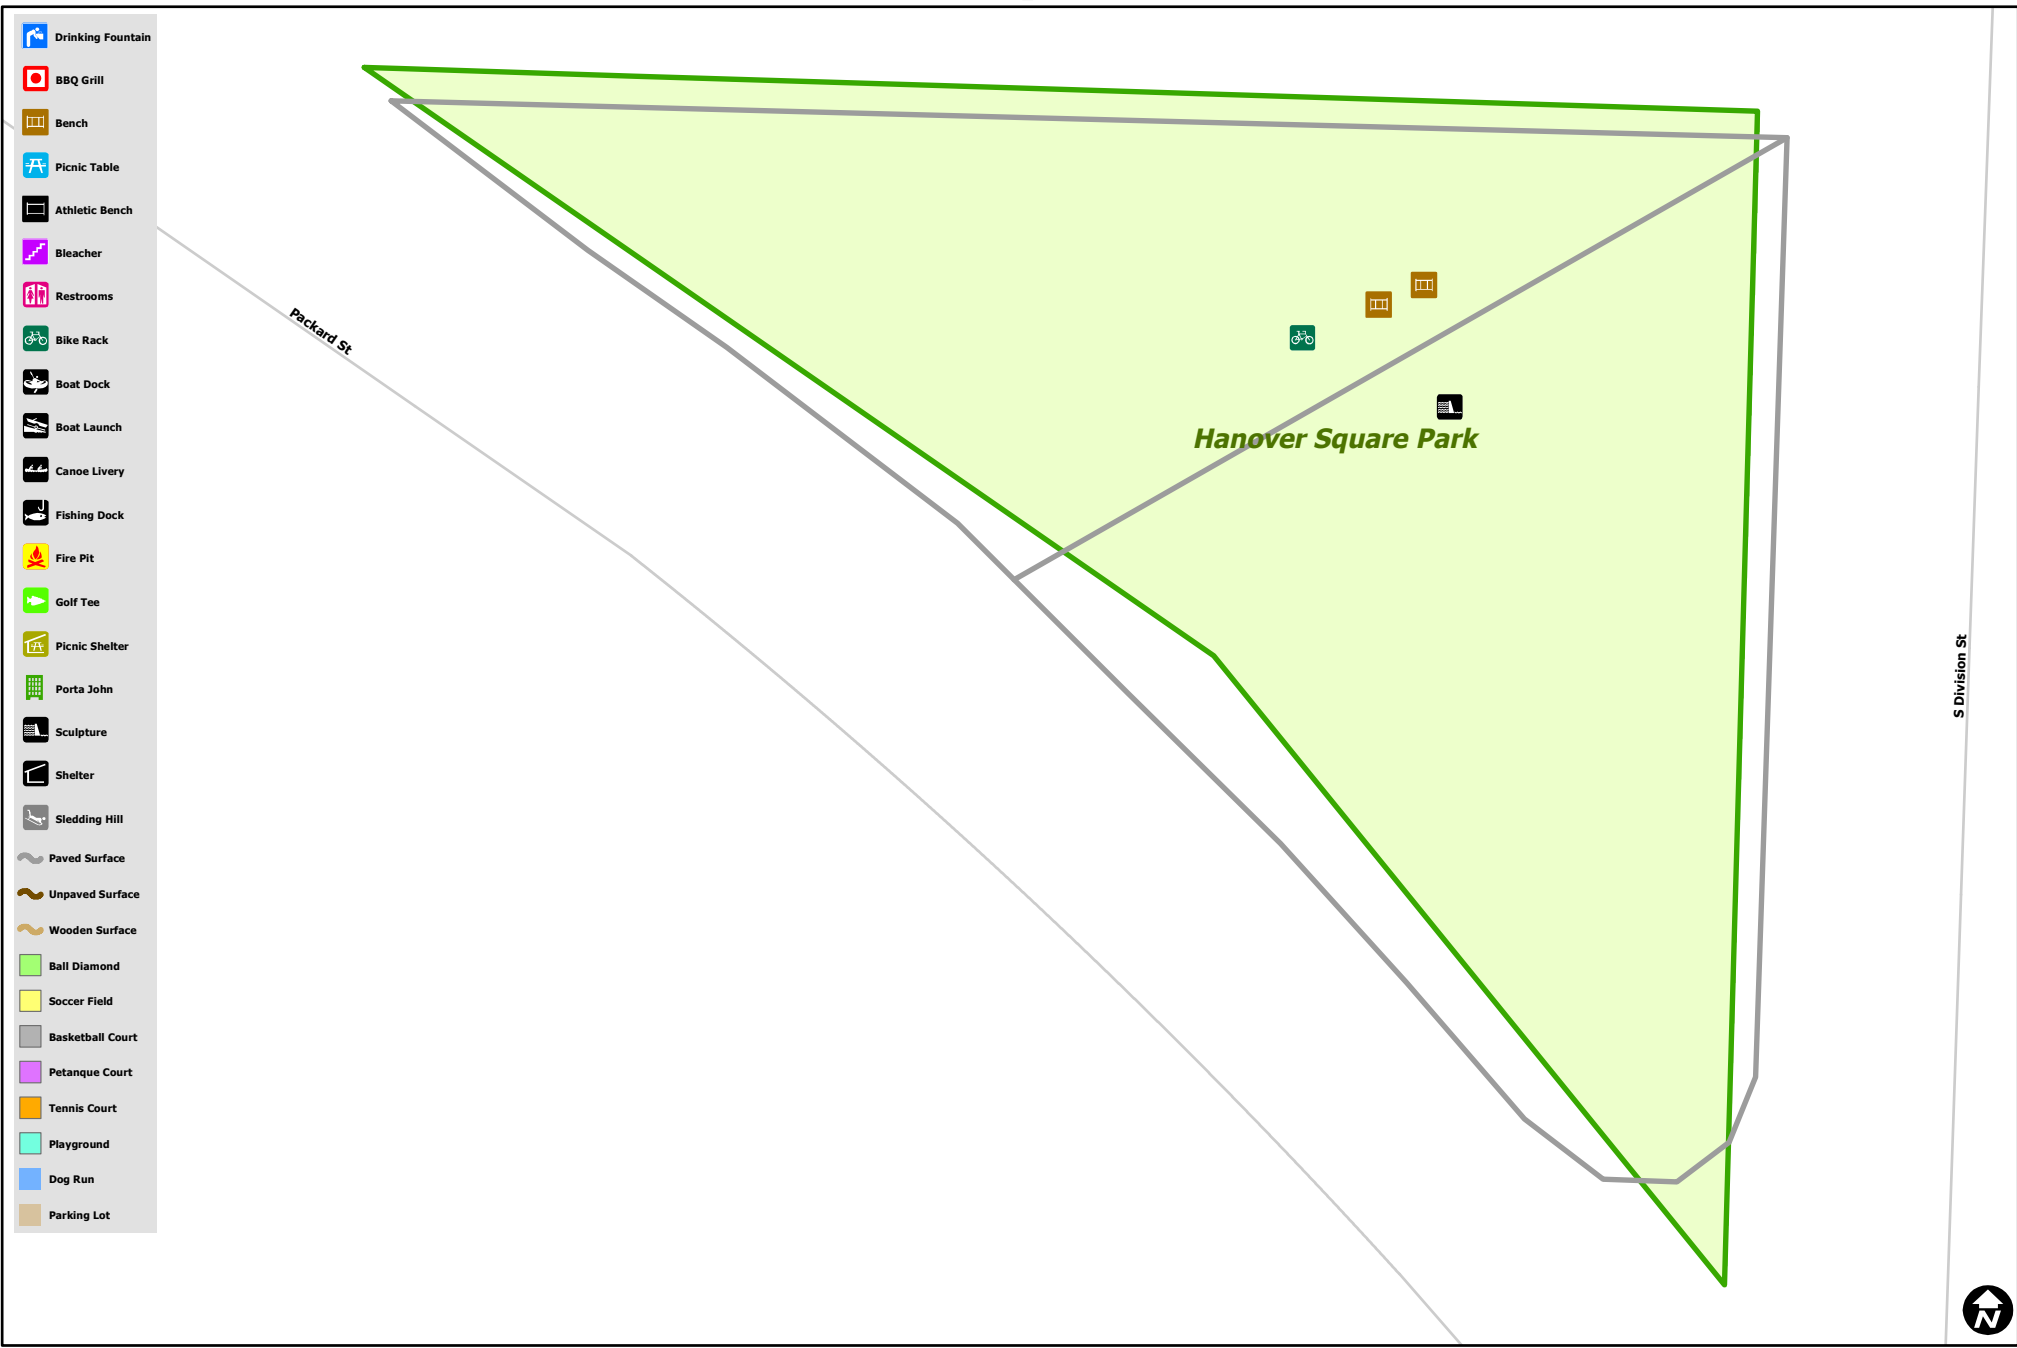

Hanover Square Park

Map date 10/6/2017
Any aerial imagery is circa 2015 unless otherwise noted
Terms of use: www.a2gov.org/terms

S Division St

Packard St