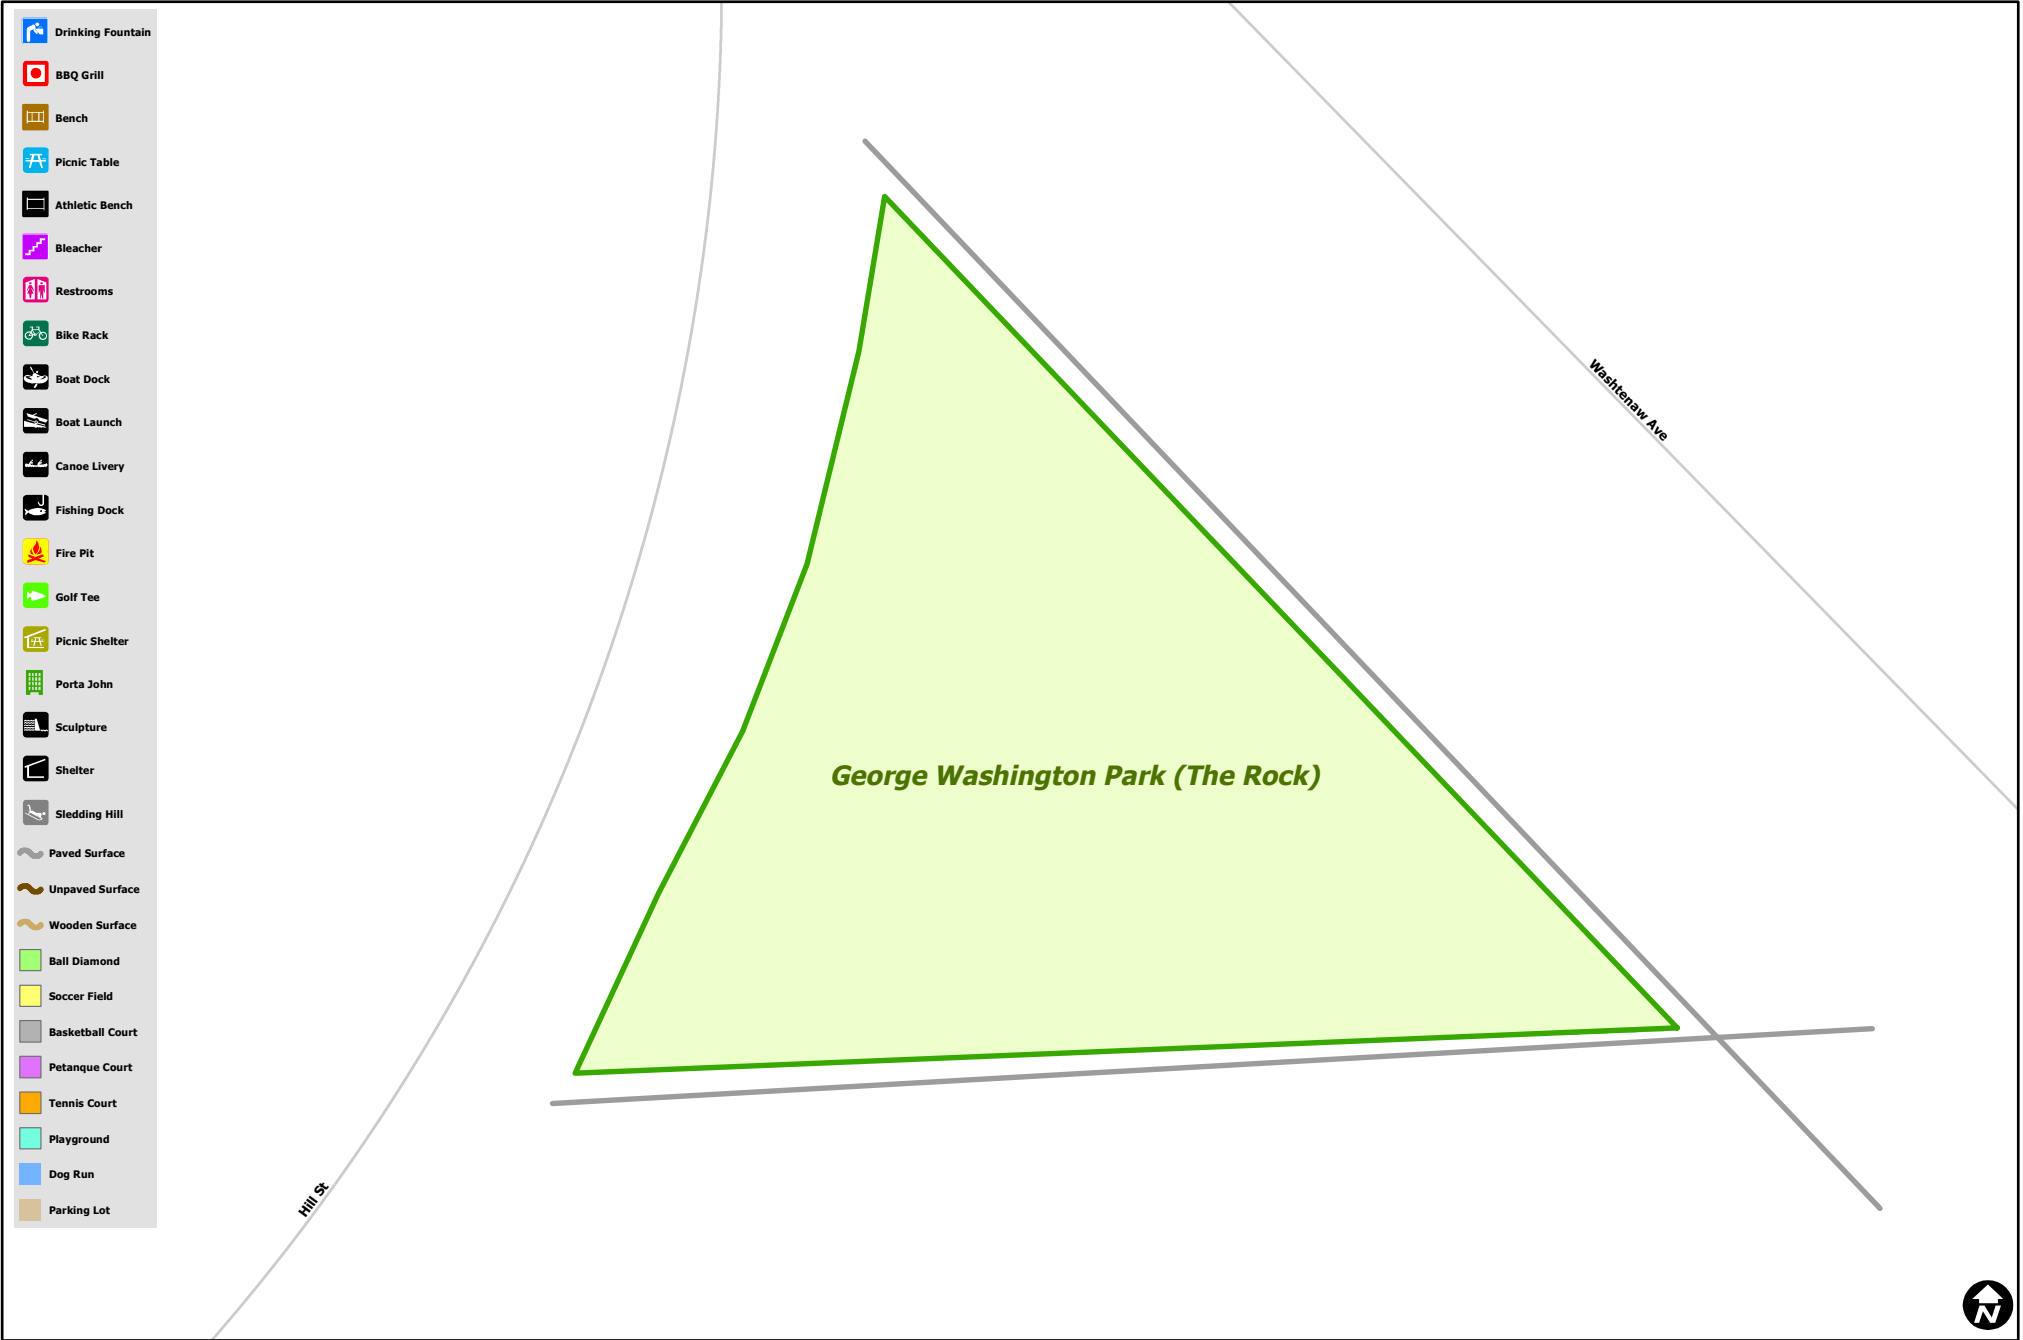

George Washington Park (The Rock)

Map date 10/6/2017
Any aerial imagery is circa 2015 unless otherwise noted
Terms of use: www.a2gov.org/terms