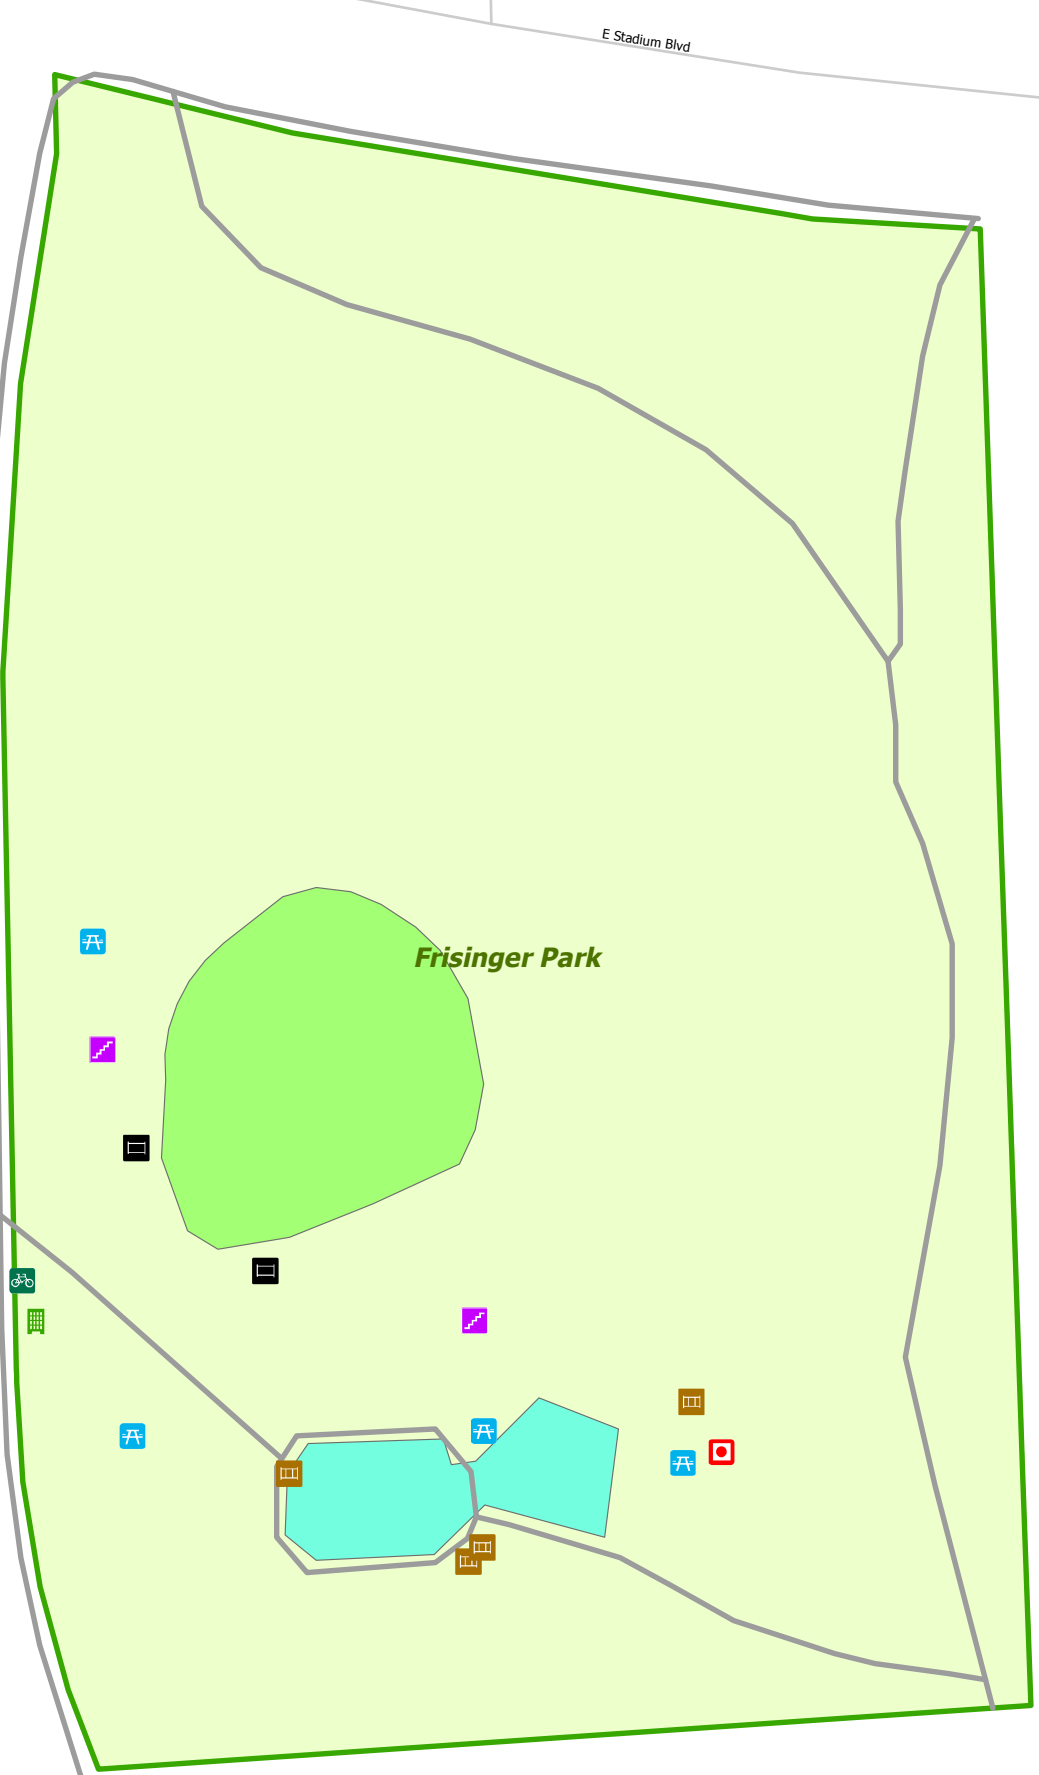

Frisinger Park

-  Drinking Fountain
-  BBQ Grill
-  Bench
-  Picnic Table
-  Athletic Bench
-  Bleacher
-  Restrooms
-  Bike Rack
-  Boat Dock
-  Boat Launch
-  Canoe Livery
-  Fishing Dock
-  Fire Pit
-  Golf Tee
-  Picnic Shelter
-  Porta John
-  Sculpture
-  Shelter
-  Stedding Hill
-  Paved Surface
-  Unpaved Surface
-  Wooden Surface
-  Ball Diamond
-  Soccer Field
-  Basketball Court
-  Pétanque Court
-  Tennis Court
-  Playground
-  Dog Run
-  Parking Lot

Woodbury Dr

E Stadium Blvd

Frisinger Park

Map date 10/6/2017
 Any aerial imagery is circa 2015
 unless otherwise noted
 Terms of use: www.a2gov.org/terms