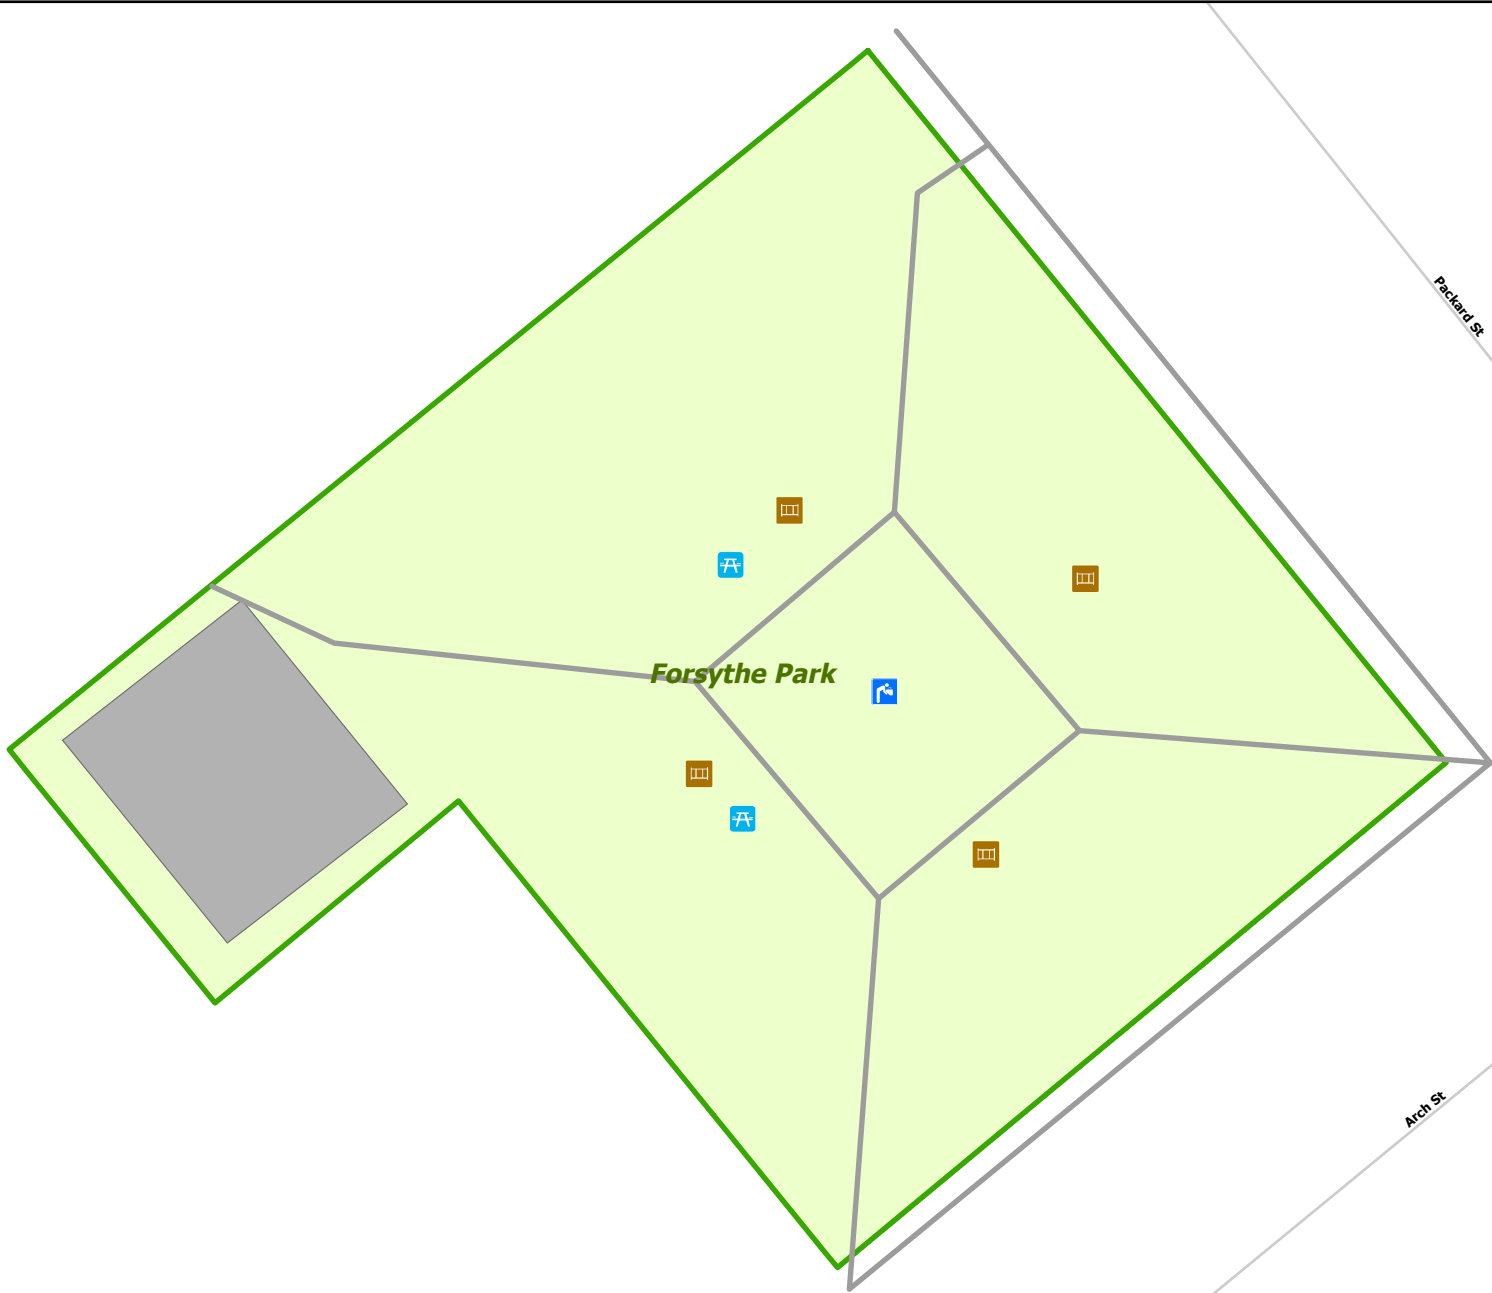

# Forsythe Park

-  Drinking Fountain
-  BBQ Grill
-  Bench
-  Picnic Table
-  Athletic Bench
-  Bleacher
-  Restrooms
-  Bike Rack
-  Boat Dock
-  Boat Launch
-  Canoe Livery
-  Fishing Dock
-  Fire Pit
-  Golf Tee
-  Picnic Shelter
-  Porta John
-  Sculpture
-  Shelter
-  Sledding Hill
-  Paved Surface
-  Unpaved Surface
-  Wooden Surface
-  Ball Diamond
-  Soccer Field
-  Basketball Court
-  Petanque Court
-  Tennis Court
-  Playground
-  Dog Run
-  Parking Lot

Map date 10/6/2017

Any aerial imagery is circa 2015 unless otherwise noted

Terms of use: [www.a2gov.org/terms](http://www.a2gov.org/terms)